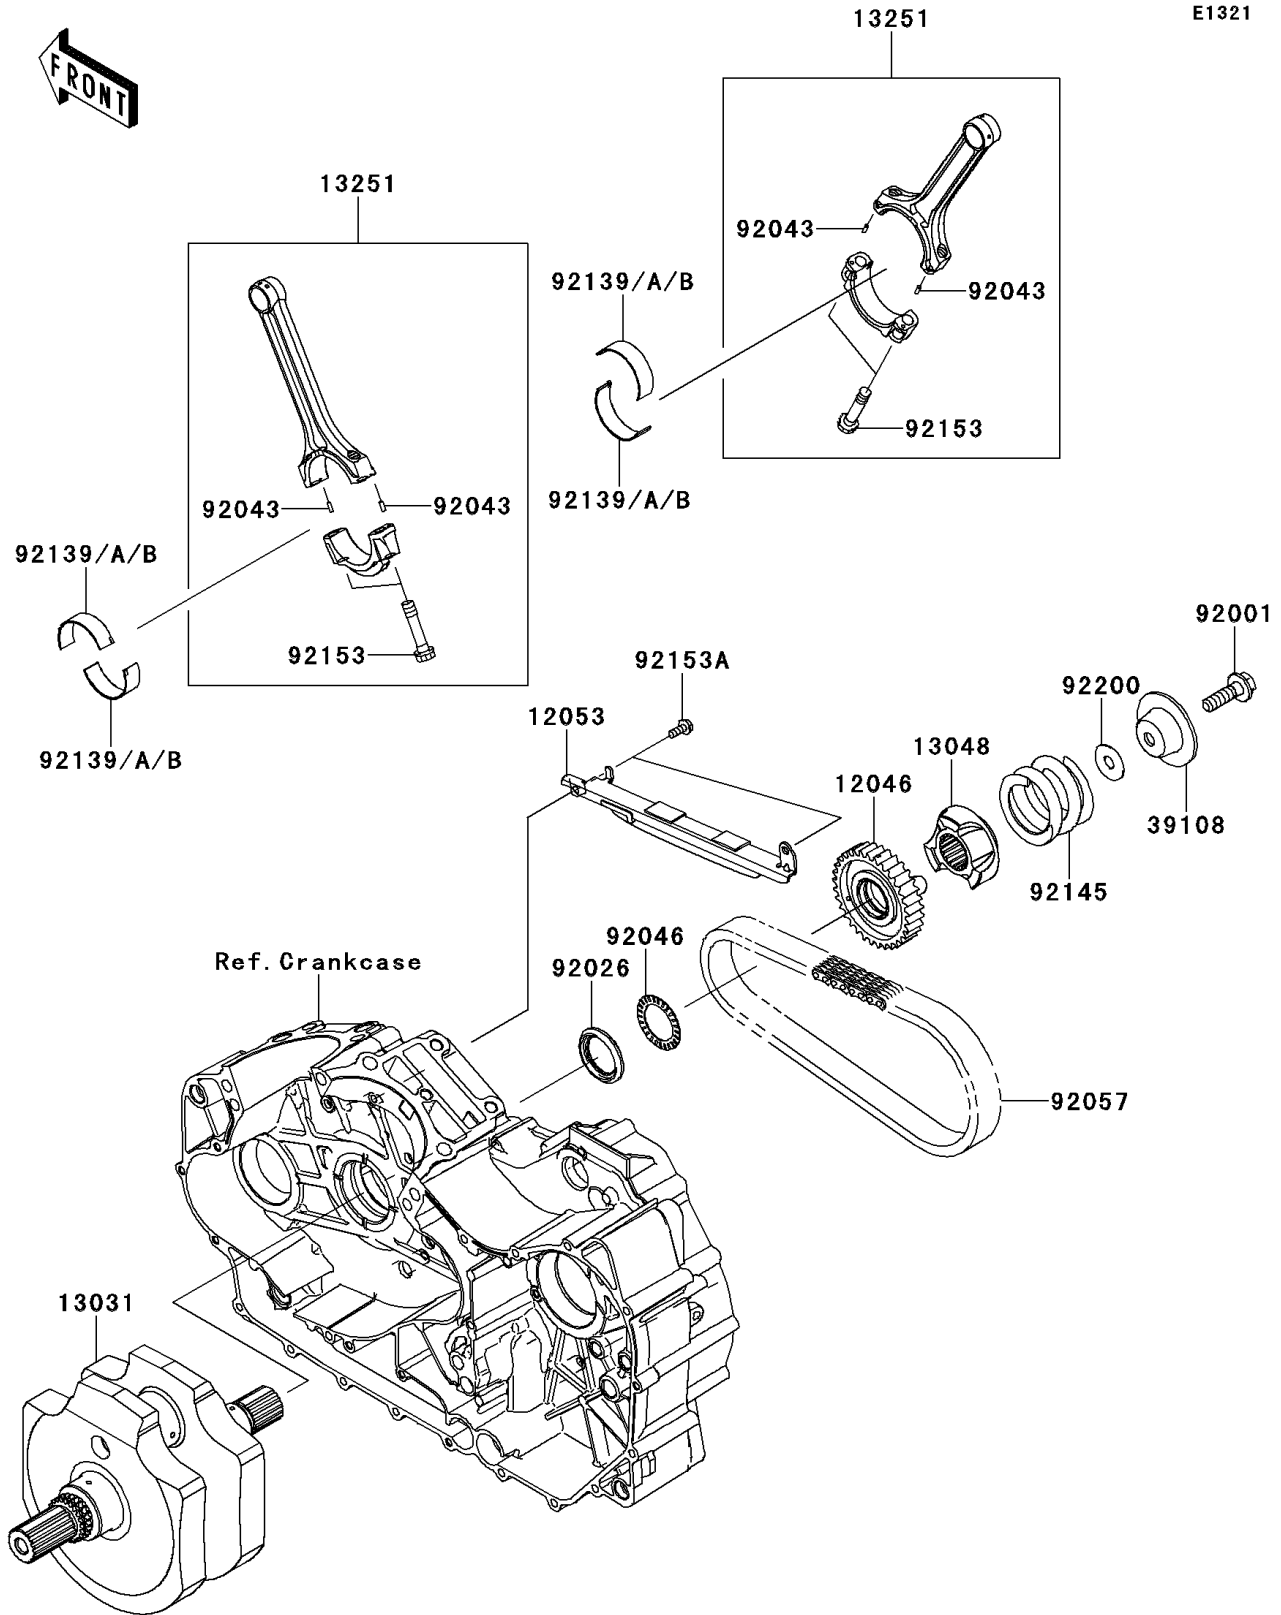

2014 VULCAN[®] 1700 NOMAD[™] ABS PARTS DIAGRAM

Crankshaft

2014 VULCAN® 1700 NOMAD™ ABS PARTS LIST

Crankshaft

ITEM NAME	PART NUMBER	QUANTITY
SPROCKET,PRIMARY,33T (Ref # 12046)	12046-0065	1
GUIDE-CHAIN,PRIMARY,UPP (Ref # 12053)	12053-0122	1
CRANKSHAFT-COMP (Ref # 13031)	13031-0104	1
CAM-DAMPER (Ref # 13048)	13048-0017	1
ROD-ASSY-CONNECTING (Ref # 13251)	13251-0026	2
RETAINER-SPRING (Ref # 39108)	39108-0014	1
BOLT,FLANGED,12X40 (Ref # 92001)	92001-1146	1
SPACER (Ref # 92026)	92026-0123	1
PIN,3X8.5 (Ref # 92043)	92043-0033	4
BEARING-NEEDLE (Ref # 92046)	92046-0033	1
CHAIN,PRIMARY,89HV303CF-92 (Ref # 92057)	92057-0155	1
BUSHING,CONNECTING ROD,BLUE (Ref # 92139)	92139-0225	4
BUSHING,CONNECTING ROD,BLACK (Ref # 92139A)	92139-0226	AR
BUSHING,CONNECTING ROD,BROWN (Ref # 92139B)	92139-0227	AR
SPRING,58X11X46.5 (Ref # 92145)	92145-0592	1
BOLT,CONNECTING ROD (Ref # 92153)	92153-0314	4
BOLT,FLANGED,6X16 (Ref # 92153A)	92153-0713	2
WASHER,12X34X1.6 (Ref # 92200)	92200-0478	1