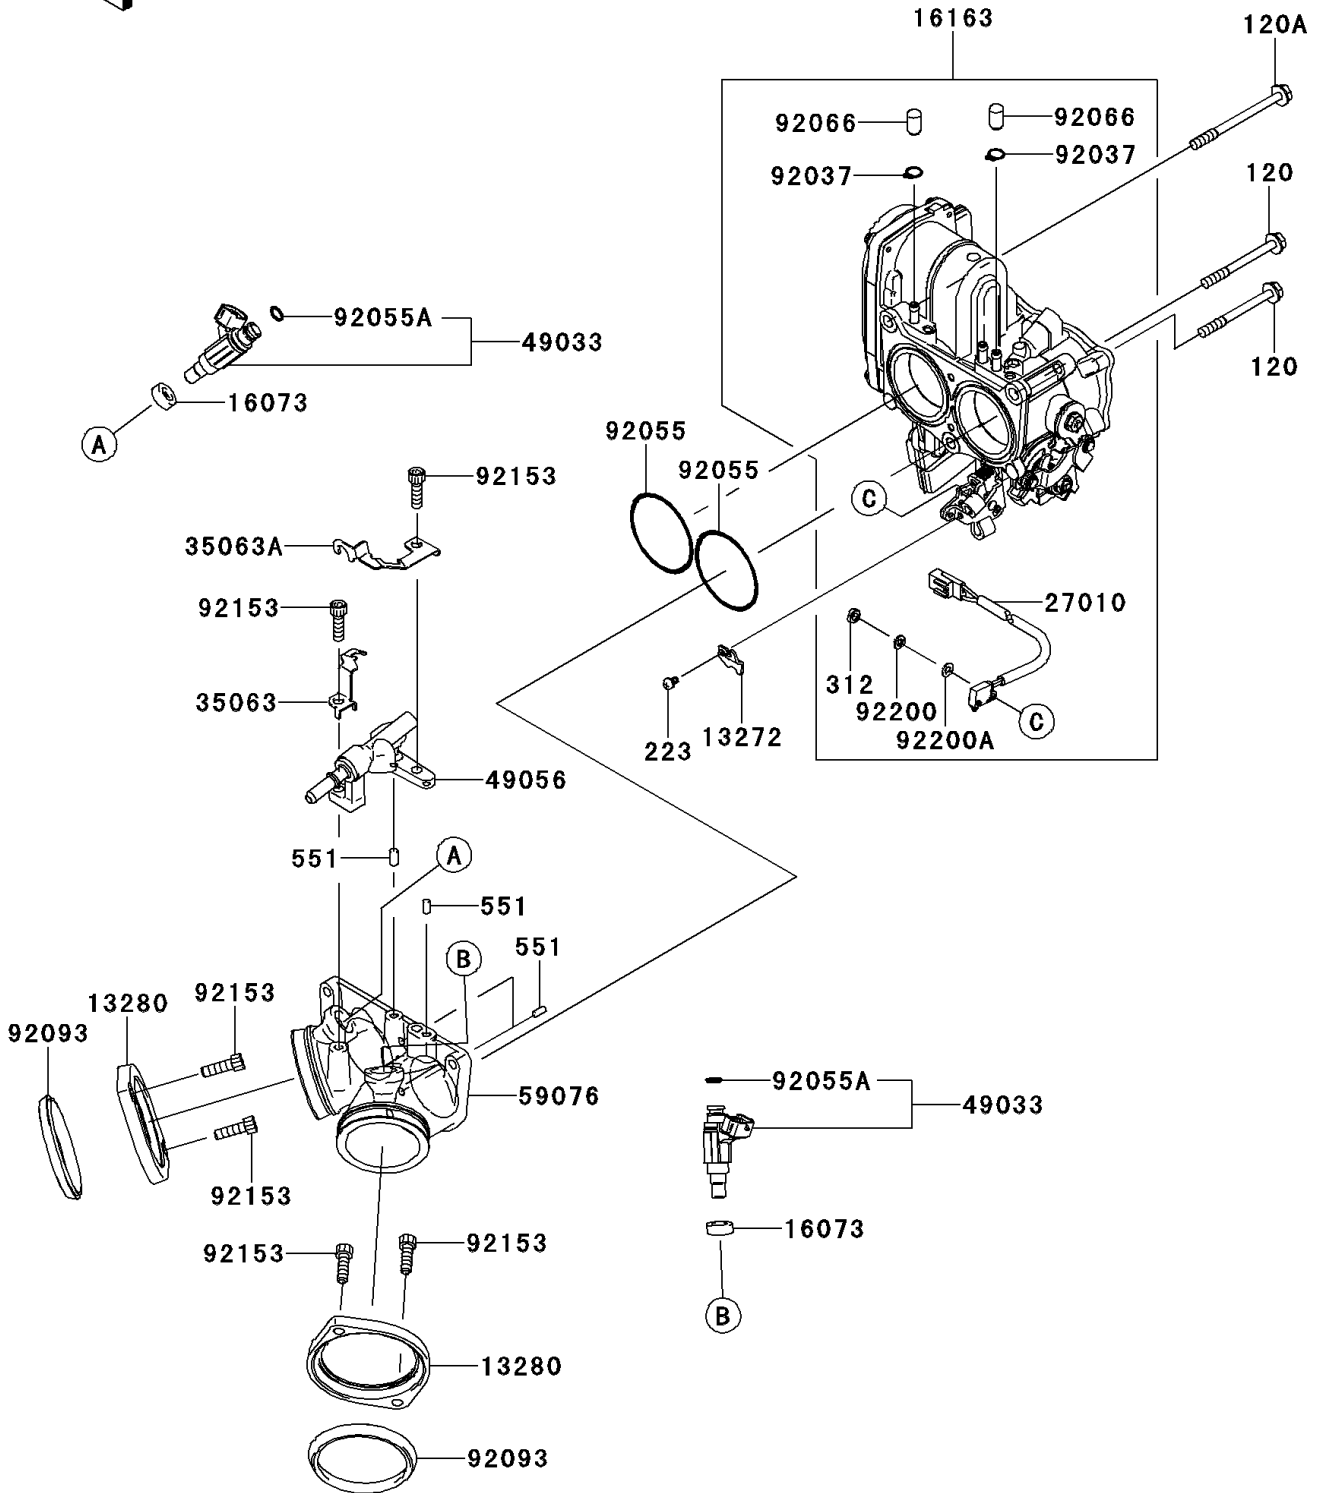

2014 VULCAN® 1700 NOMAD™ ABS PARTS DIAGRAM

Throttle

E1510

2014 VULCAN® 1700 NOMAD™ ABS PARTS LIST

Throttle

ITEM NAME	PART NUMBER	QUANTITY
BOLT-SOCKET,6X60 (Ref # 120)	120CA0660	2
BOLT-SOCKET,6X75 (Ref # 120A)	120CA0675	1
SCREW-PAN-WS-CROS,4X6 (Ref # 223)	223AA0406	1
NUT-HEX (Ref # 312)	312BC0300	1
PIN-DOWEL,4X8 (Ref # 551)	551A0408	4
PLATE,CABLE STOPPER (Ref # 13272)	13272-0620	1
HOLDER,INTAKE MANIFOLD (Ref # 13280)	13280-0007	2
INSULATOR (Ref # 16073)	16073-3707	2
THROTTLE-ASSY,EACW42 (Ref # 16163)	16163-0124	1
SWITCH,AUTOCRUISE CANCEL (Ref # 27010)	27010-0093	1
STAY (Ref # 35063)	35063-0075	1
STAY (Ref # 35063A)	35063-0076	1
NOZZLE-INJECTION (Ref # 49033)	49033-0003	2
PIPE-INJECTION (Ref # 49056)	49056-0020	1
MANIFOLD-INTAKE (Ref # 59076)	59076-0005	1
CLAMP,BREATHER TUBE (Ref # 92037)	92037-174	2
RING-O,49.7X2.4 (Ref # 92055)	92055-0183	2
RING-O,INJECTION NOZZLE (Ref # 92055A)	92055-1622	2
PLUG,FITTING (Ref # 92066)	92066-1549	2
SEAL (Ref # 92093)	92093-0006	2
BOLT,SOCKET,6X20 (Ref # 92153)	92153-1031	6
WASHER,SPRING (Ref # 92200)	92200-0539	1
WASHER (Ref # 92200A)	92200-0540	1