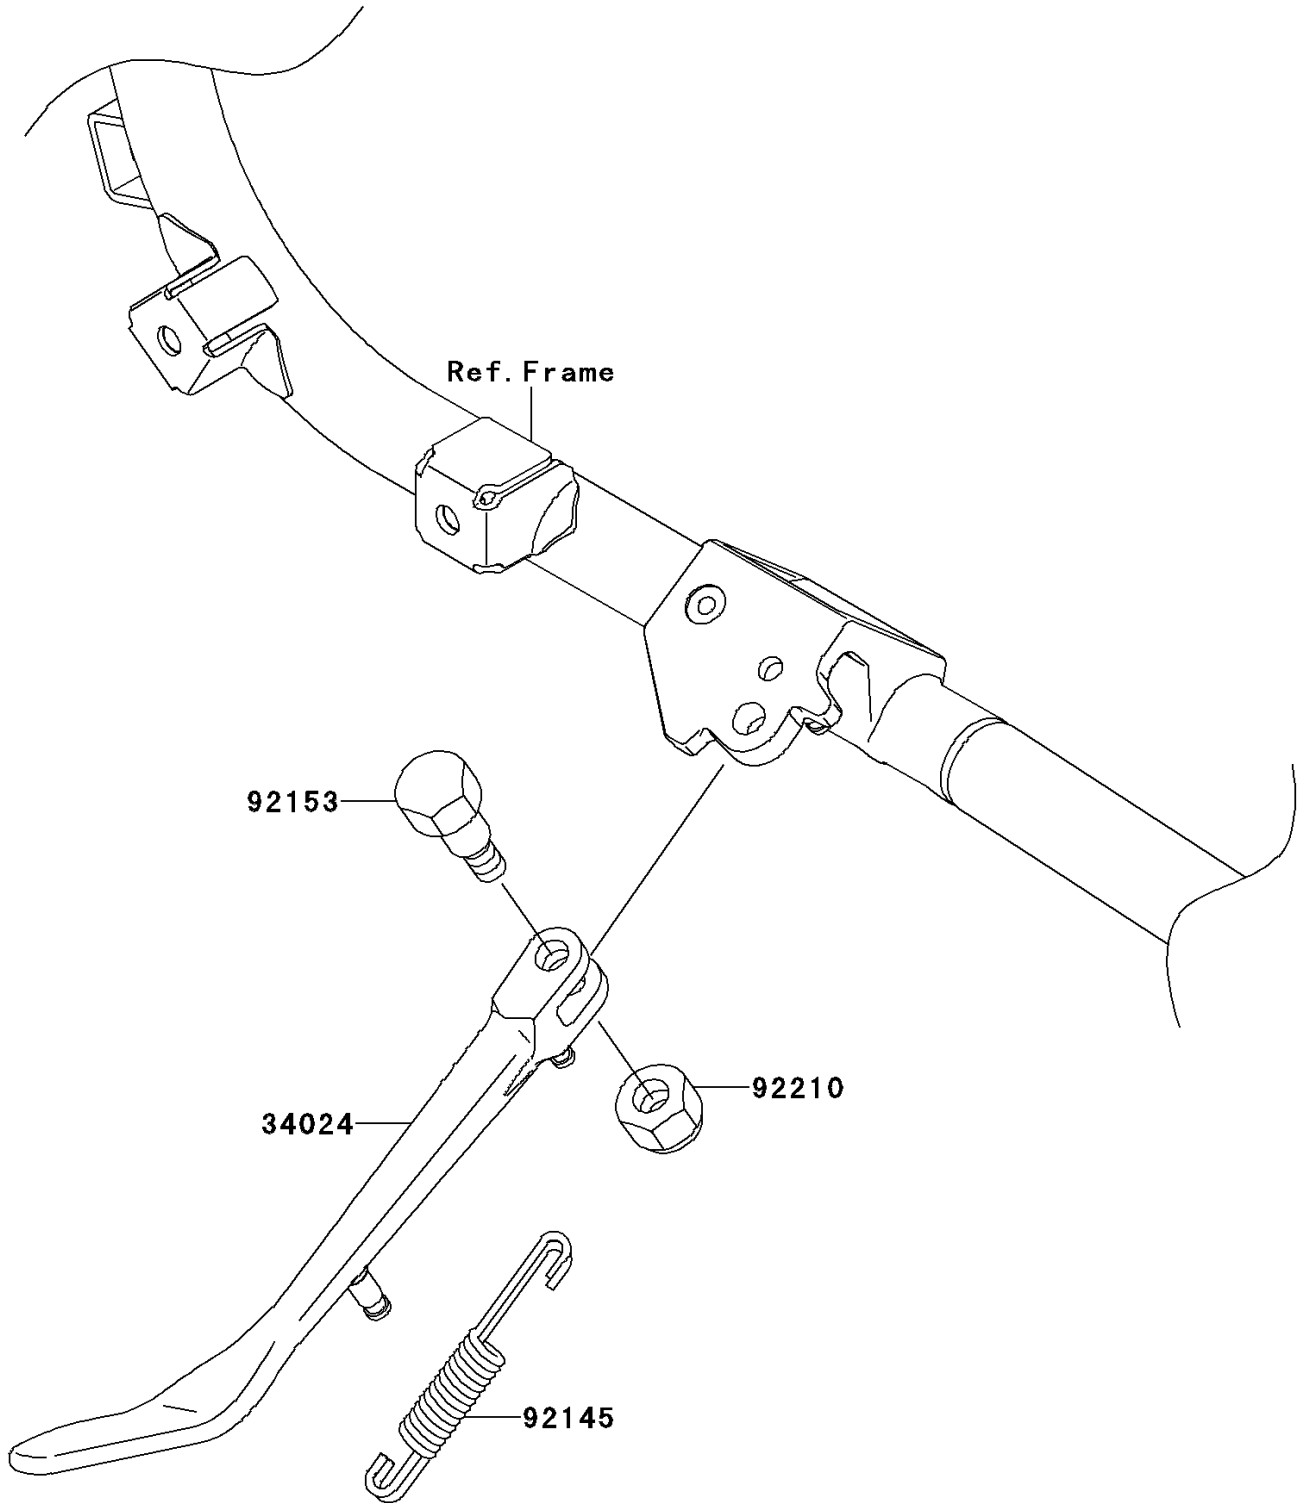

2014 VULCAN® 1700 NOMAD™ ABS PARTS DIAGRAM

Stand(s)

F2190

2014 VULCAN® 1700 NOMAD™ ABS PARTS LIST

Stand(s)

ITEM NAME	PART NUMBER	QUANTITY
STAND-SIDE (Ref # 34024)	34024-0014	1
SPRING,SIDE STAND (Ref # 92145)	92145-0687	1
BOLT,SIDE STAND,10MM (Ref # 92153)	92153-1416	1
NUT,LOCK,10MM (Ref # 92210)	92210-0784	1