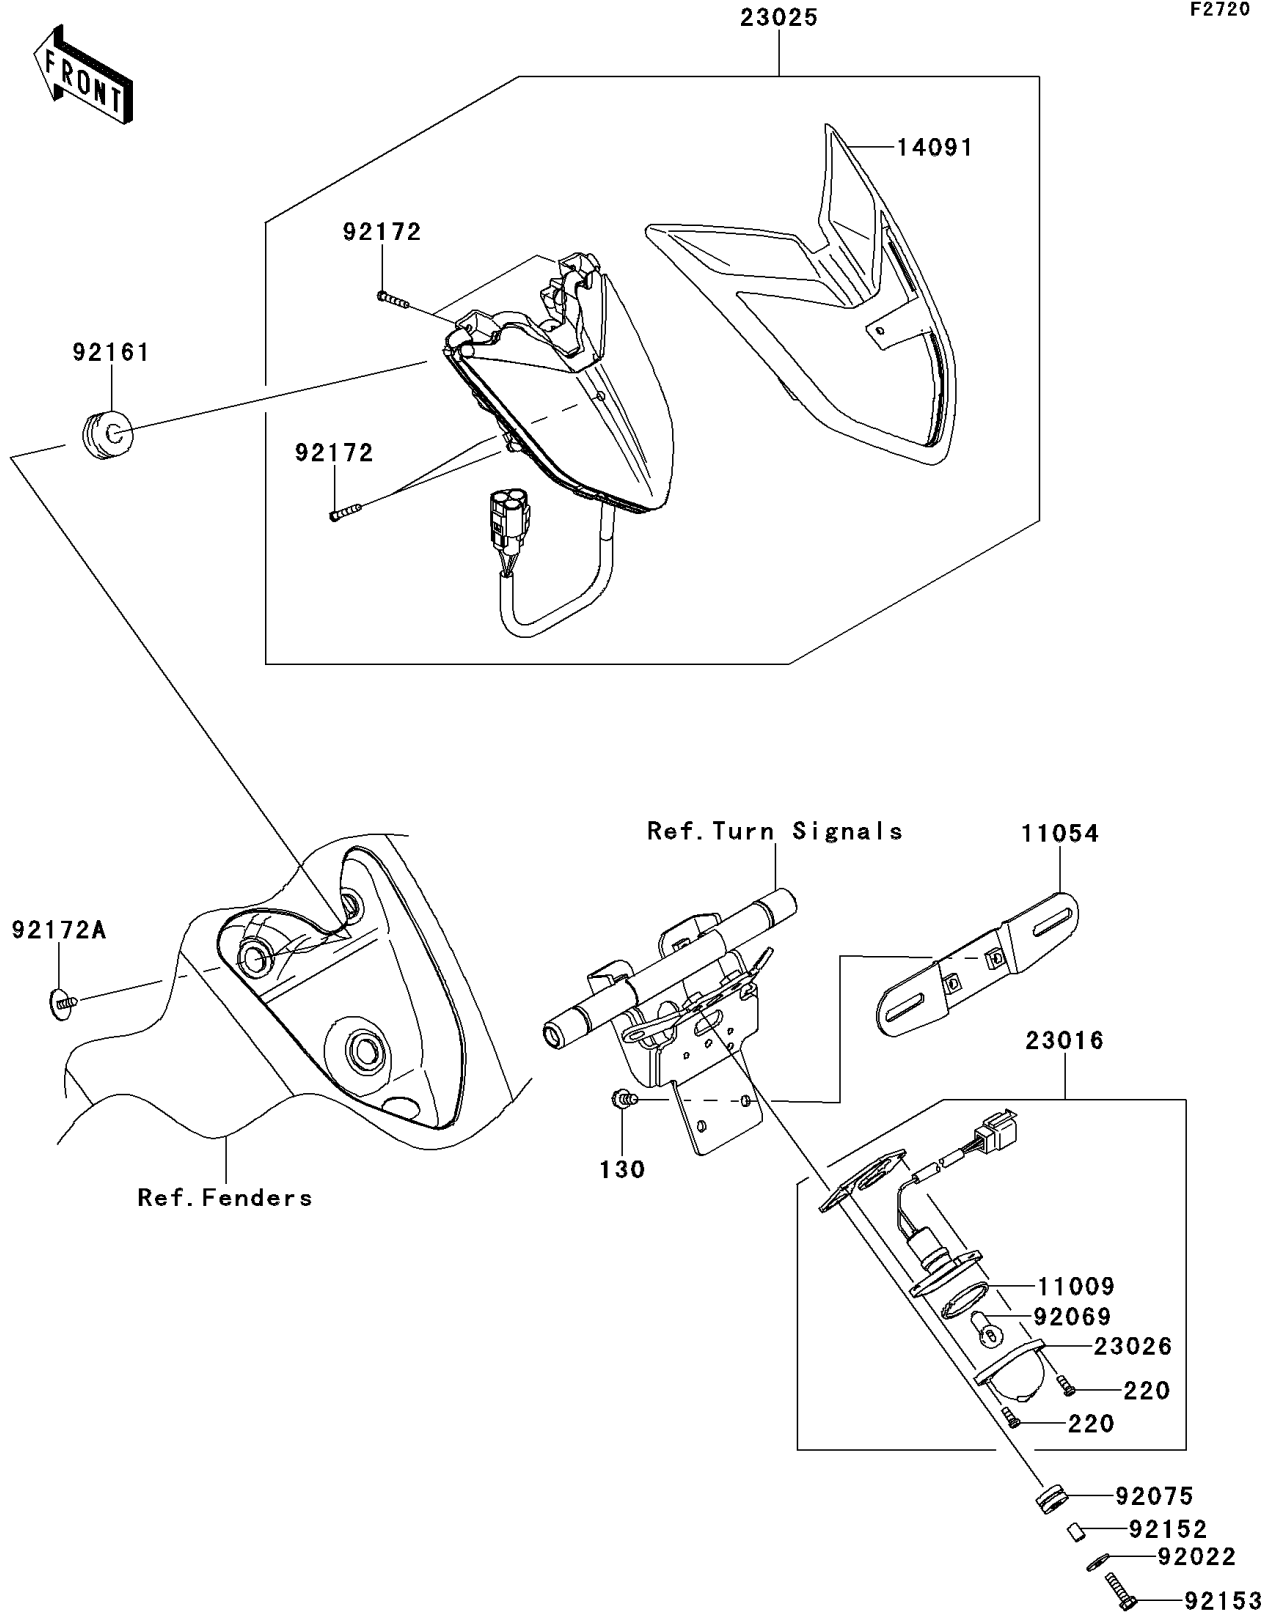

# 2014 VULCAN® 1700 NOMAD™ ABS PARTS DIAGRAM

Taillight(s)

F2720

## 2014 VULCAN® 1700 NOMAD™ ABS PARTS LIST

Taillight(s)

ITEM NAME	PART NUMBER	QUANTITY
BOLT-FLANGED,6X12 (Ref # 130)	130BB0612	2
SCREW-PAN-CROS,4X10 (Ref # 220)	220AA0410	2
GASKET,LICENSE PLATE LAMP (Ref # 11009)	11009-1372	1
BRACKET,LICENSE (Ref # 11054)	11054-1761	1
COVER,TAIL LAMP (Ref # 14091)	14091-1592	1
LAMP-ASSY,LICENSE (Ref # 23016)	23016-0032	1
LAMP-TAIL (Ref # 23025)	23025-0052	1
LENS,LAMP (Ref # 23026)	23026-1054	1
WASHER,6.5X20X1.6 (Ref # 92022)	92022-1557	2
BULB,12V 5W (Ref # 92069)	92069-1055	1
DAMPER (Ref # 92075)	92075-209	2
COLLAR,6.8X10X13 (Ref # 92152)	92152-0580	2
BOLT,FLANGED,6X25 (Ref # 92153)	92153-0514	2
DAMPER (Ref # 92161)	92161-0163	3
SCREW,TAPPING,4X16 (Ref # 92172)	92172-0392	4
SCREW,TAPPING+PW,5X14 (Ref # 92172A)	92172-0477	3