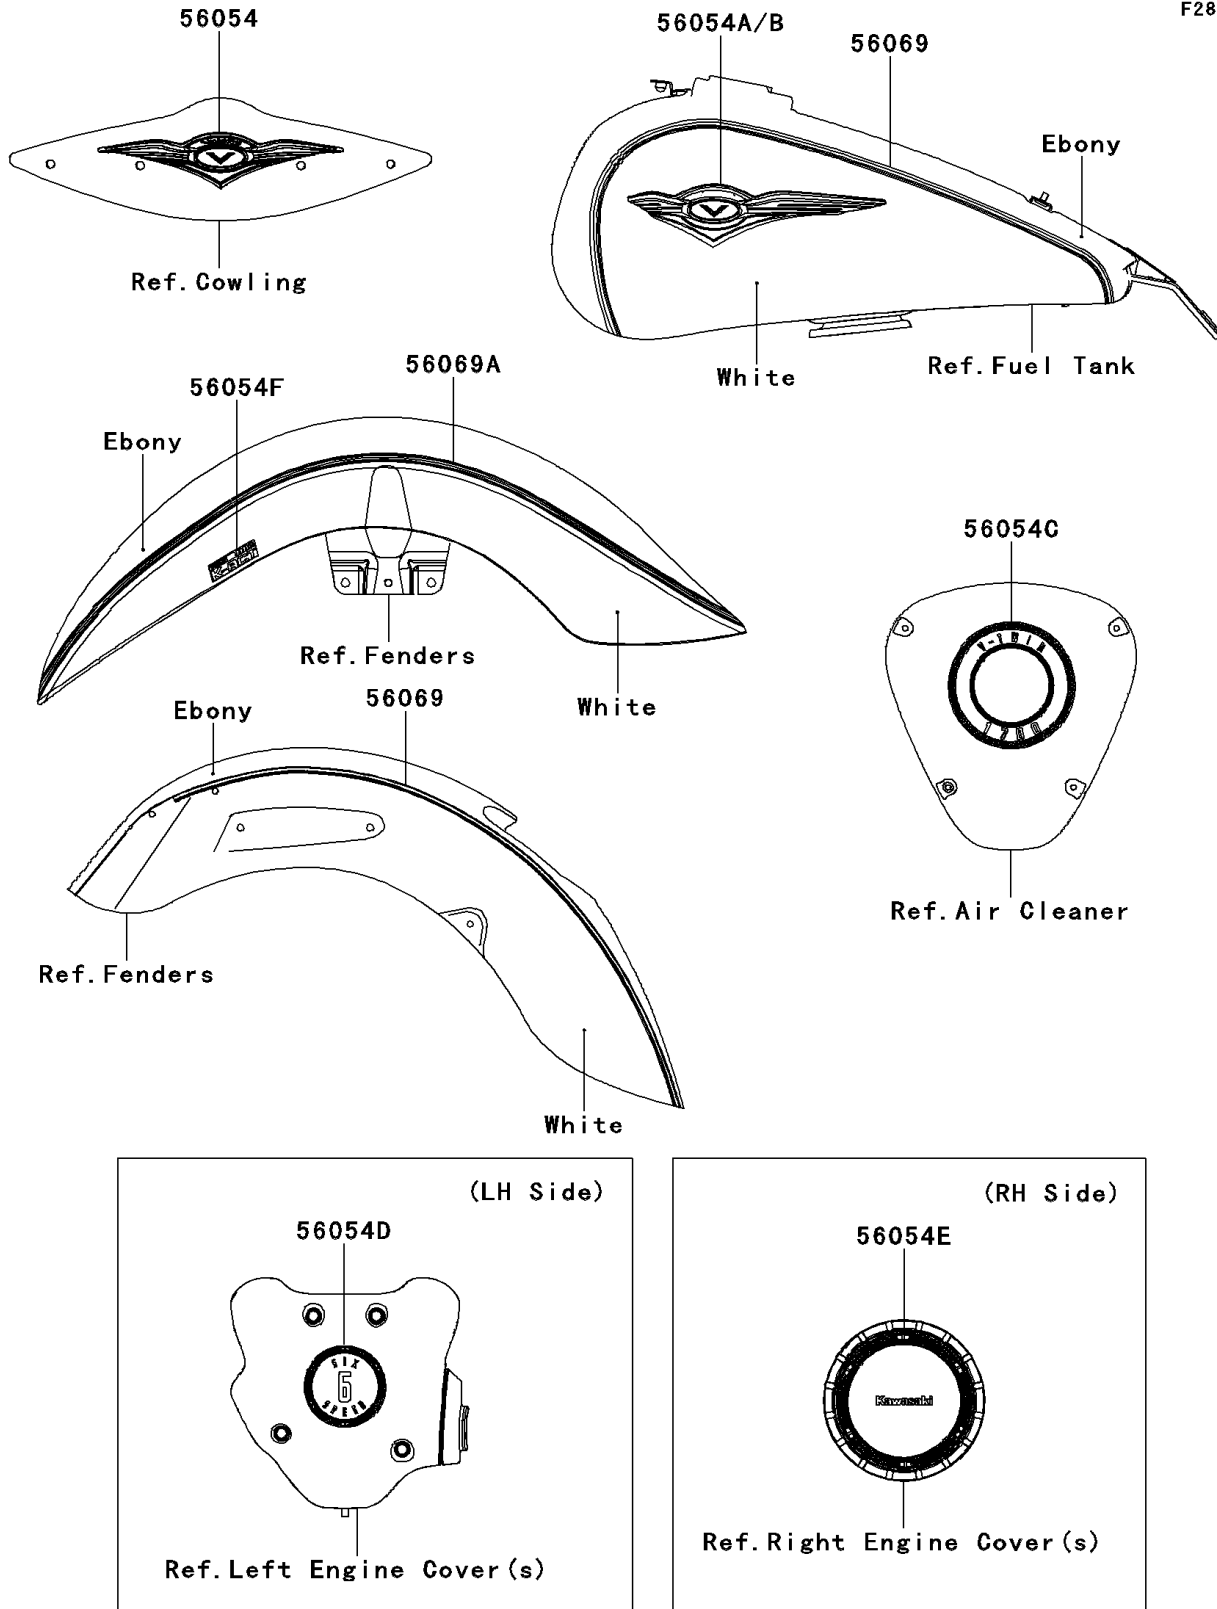

# 2014 VULCAN® 1700 NOMAD™ ABS PARTS DIAGRAM

Decals(Ebony/White)(DEFA)

F2861A

## 2014 VULCAN® 1700 NOMAD™ ABS PARTS LIST

Decals(Ebony/White)(DEFA)

ITEM NAME	PART NUMBER	QUANTITY
MARK,OUTER PLATE (Ref # 56054)	56054-0307	1
MARK,FUEL TANK,LH (Ref # 56054A)	56054-0326	1
MARK,FUEL TANK,RH (Ref # 56054B)	56054-0327	1
MARK,A/C,V-TWIN 1700 (Ref # 56054C)	56054-1147	2
MARK,GEN. COVER,6 SPEED (Ref # 56054D)	56054-1148	1
MARK,E/G COVER,KAWASAKI (Ref # 56054E)	56054-1149	1
MARK,FR FENDER,K-ACT (Ref # 56054F)	56054-1371	2
PATTERN (Ref # 56069)	56069-4364	4
PATTERN,FR FENDER (Ref # 56069A)	56069-4365	2