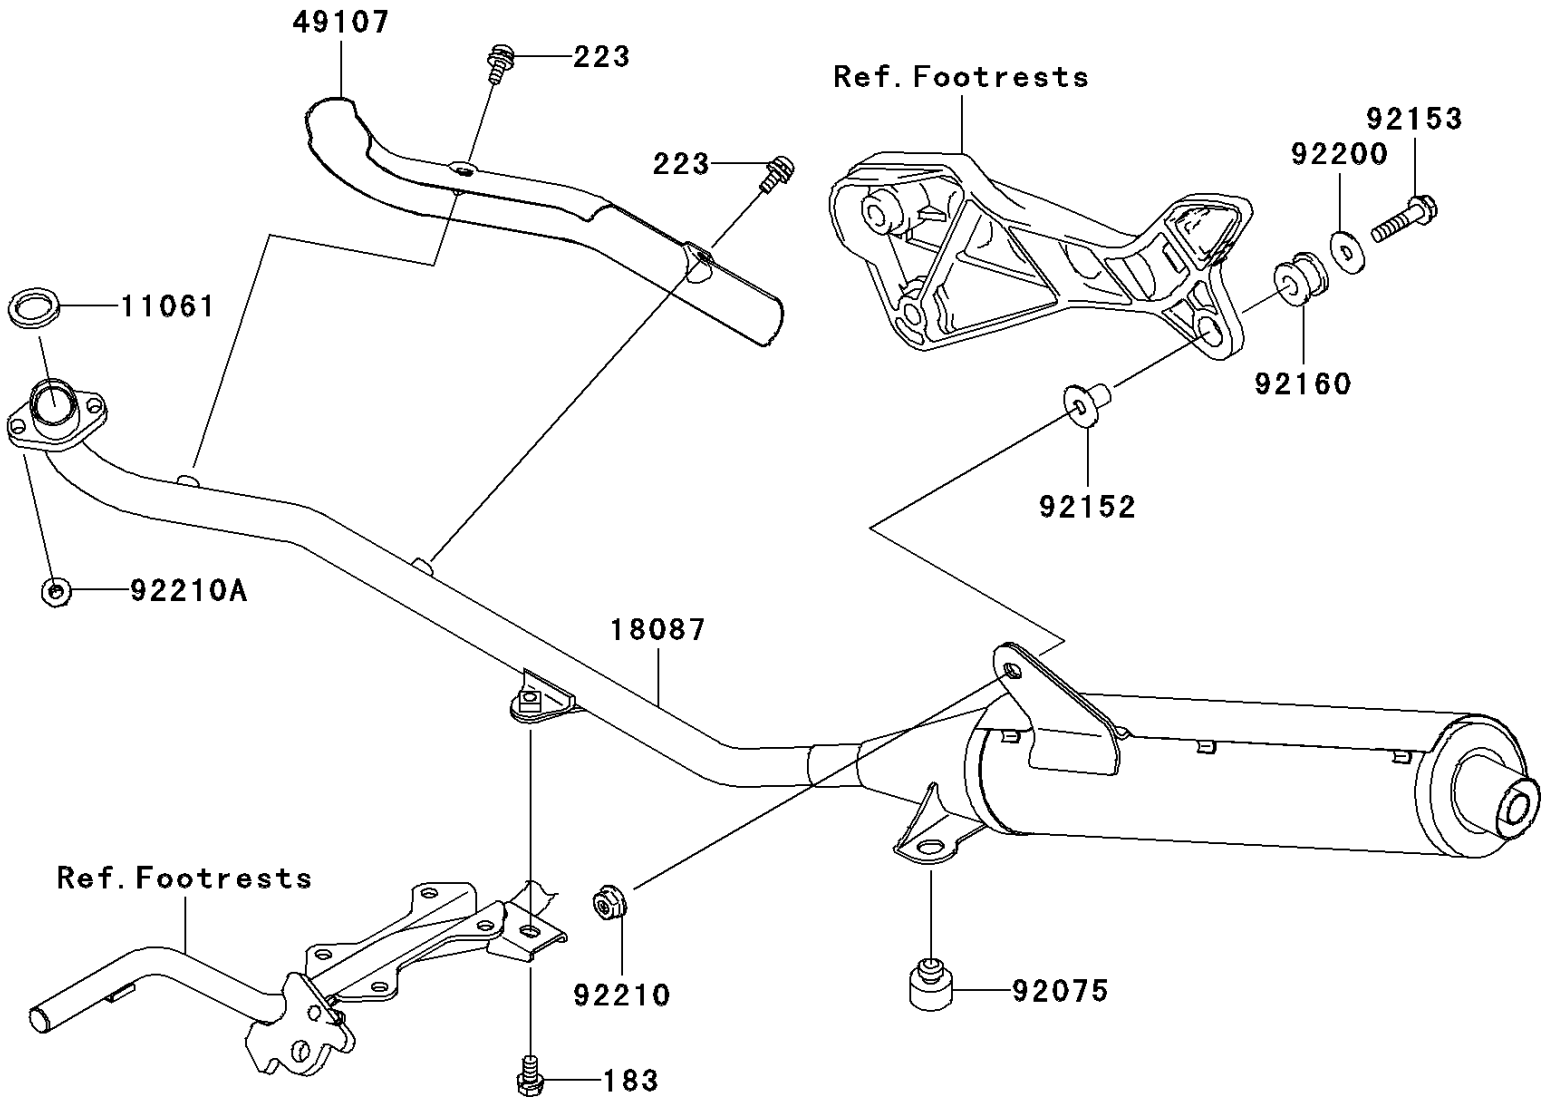

2008 AN112 PARTS DIAGRAM

Muffler(s)

E1140

2008 AN112 PARTS LIST

Muffler(s)

ITEM NAME	PART NUMBER	QUANTITY
BOLT-UPSET-WS-SMALL,8X16 (Ref # 183)	183BA0816	1
SCREW-PAN-WS-CROS,6X10 (Ref # 223)	223AB0610	2
GASKET,EXHAUST PIPE (Ref # 11061)	11061-0183	1
MUFFLER (Ref # 18087)	18087-1177	1
COVER-EXHAUST PIPE (Ref # 49107)	49107-1121	1
DAMPER (Ref # 92075)	92075-015	1
COLLAR (Ref # 92152)	92152-1104	1
BOLT,8X35 (Ref # 92153)	92153-1186	1
DAMPER,MUFFLER MOUNT (Ref # 92160)	92160-1116	1
WASHER (Ref # 92200)	92200-1446	1
NUT,8MM (Ref # 92210)	92210-0177	1
NUT,8MM (Ref # 92210A)	92210-0381	2