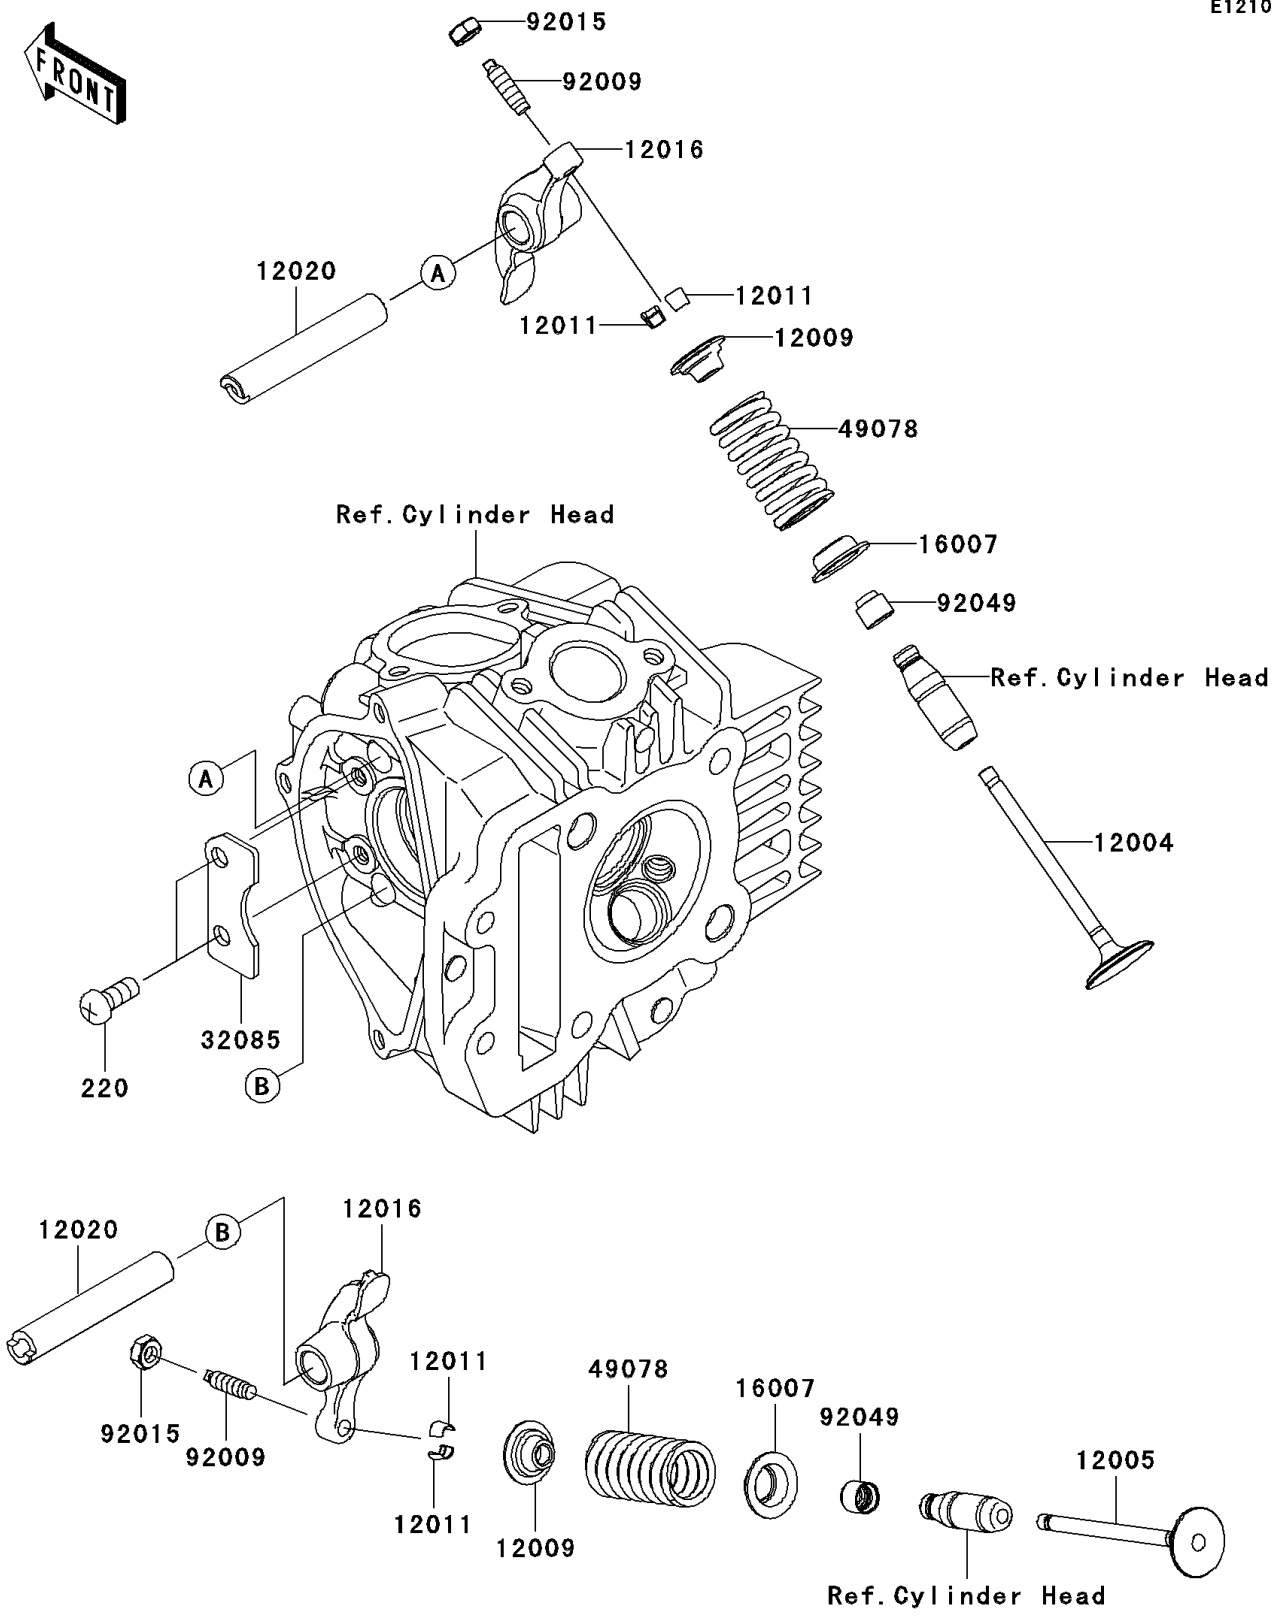

2010 AN112 PARTS DIAGRAM

Valve(s)

E1210

2010 AN112 PARTS LIST

Valve(s)

ITEM NAME	PART NUMBER	QUANTITY
SCREW-PAN-CROSS,6X14 (Ref # 220)	220AA0614	2
VALVE-INTAKE (Ref # 12004)	12004-1158	1
VALVE-EXHAUST (Ref # 12005)	12005-1331	1
RETAINER-VALVE SPRING (Ref # 12009)	12009-1073	2
COLLET (Ref # 12011)	12011-1053	4
ARM-ROCKER (Ref # 12016)	12016-0001	2
SHAFT-ROCKER (Ref # 12020)	12020-0010	2
SEAT-SPRING,VALVE (Ref # 16007)	16007-1187	2
STOPPER (Ref # 32085)	32085-1428	1
SPRING-ENGINE VALVE (Ref # 49078)	49078-1151	2
SCREW,VALVE ADJUST (Ref # 92009)	92009-1109	2
NUT,VALVE ADJUST LOCK (Ref # 92015)	92015-1137	2
SEAL-OIL,VSB 4.3 7.5 5.3 8.3 (Ref # 92049)	92049-1349	2