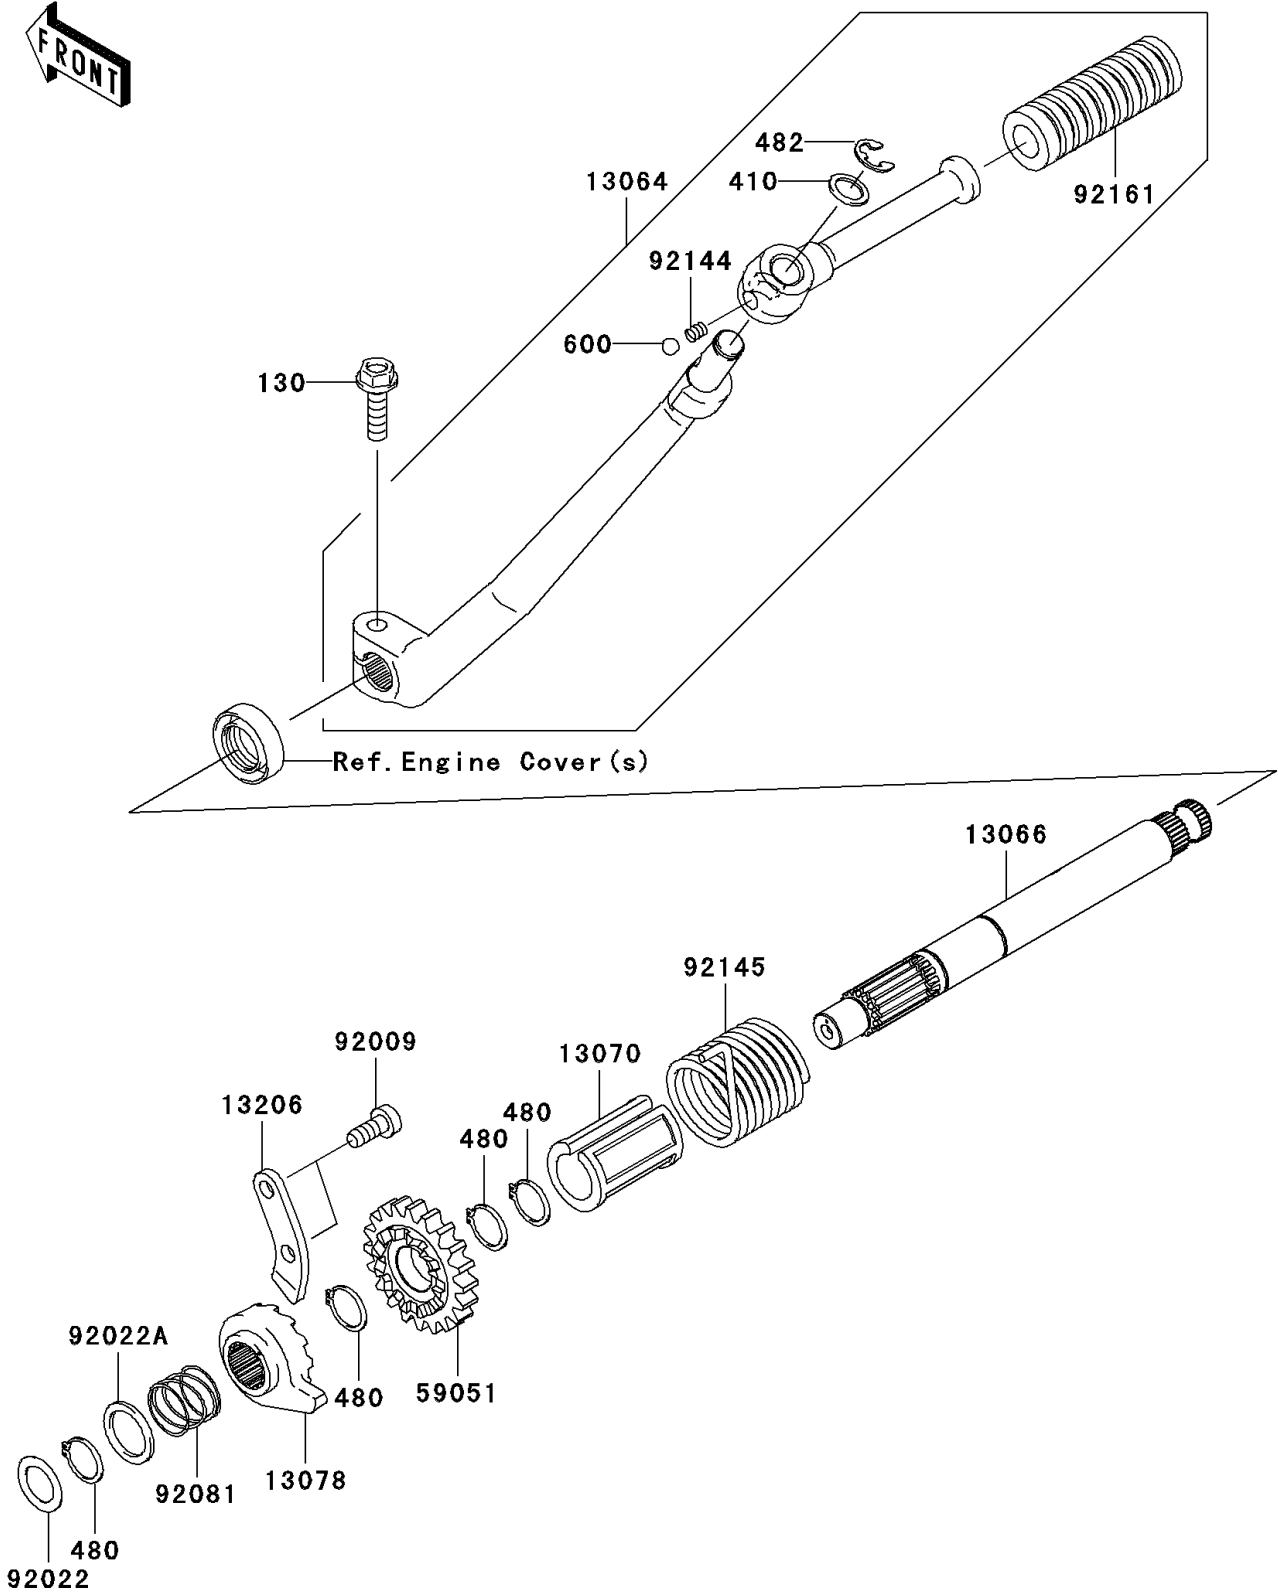

2011 AN112 PARTS DIAGRAM

Kickstarter Mechanism

E1340

2011 AN112 PARTS LIST

Kickstarter Mechanism

ITEM NAME	PART NUMBER	QUANTITY
BOLT-FLANGED,6X22 (Ref # 130)	130CA0622	1
WASHER-PLAIN-SMALL,10MM (Ref # 410)	410AA1000	1
CIRCLIP-TYPE-C,16MM (Ref # 480)	480J1600	4
CIRCLIP-TYPE-E,8MM (Ref # 482)	482EA8000	1
BALL-STEEL,1/4" (Ref # 600)	600A0800	1
LEVER-ASSY-KICK (Ref # 13064)	13064-1203	1
SHAFT-KICK (Ref # 13066)	13066-1108	1
GUIDE,KICK SHAFT (Ref # 13070)	13070-1035	1
RATCHET (Ref # 13078)	13078-1069	1
GUIDE-KICK (Ref # 13206)	13206-1006	1
GEAR-SPUR,KICK STARTER,22T (Ref # 59051)	59051-1404	1
SCREW,TAPPING (Ref # 92009)	92009-1104	2
WASHER,13.2X20X0.5 (Ref # 92022)	92022-1224	1
WASHER,16.8X22X0.5 (Ref # 92022A)	92022-315	1
SPRING,RATCHET (Ref # 92081)	92081-122	1
SPRING,KICK PEDAL (Ref # 92144)	92144-1791	1
SPRING,KICK STARTER (Ref # 92145)	92145-0482	1
DAMPER (Ref # 92161)	92161-1250	1