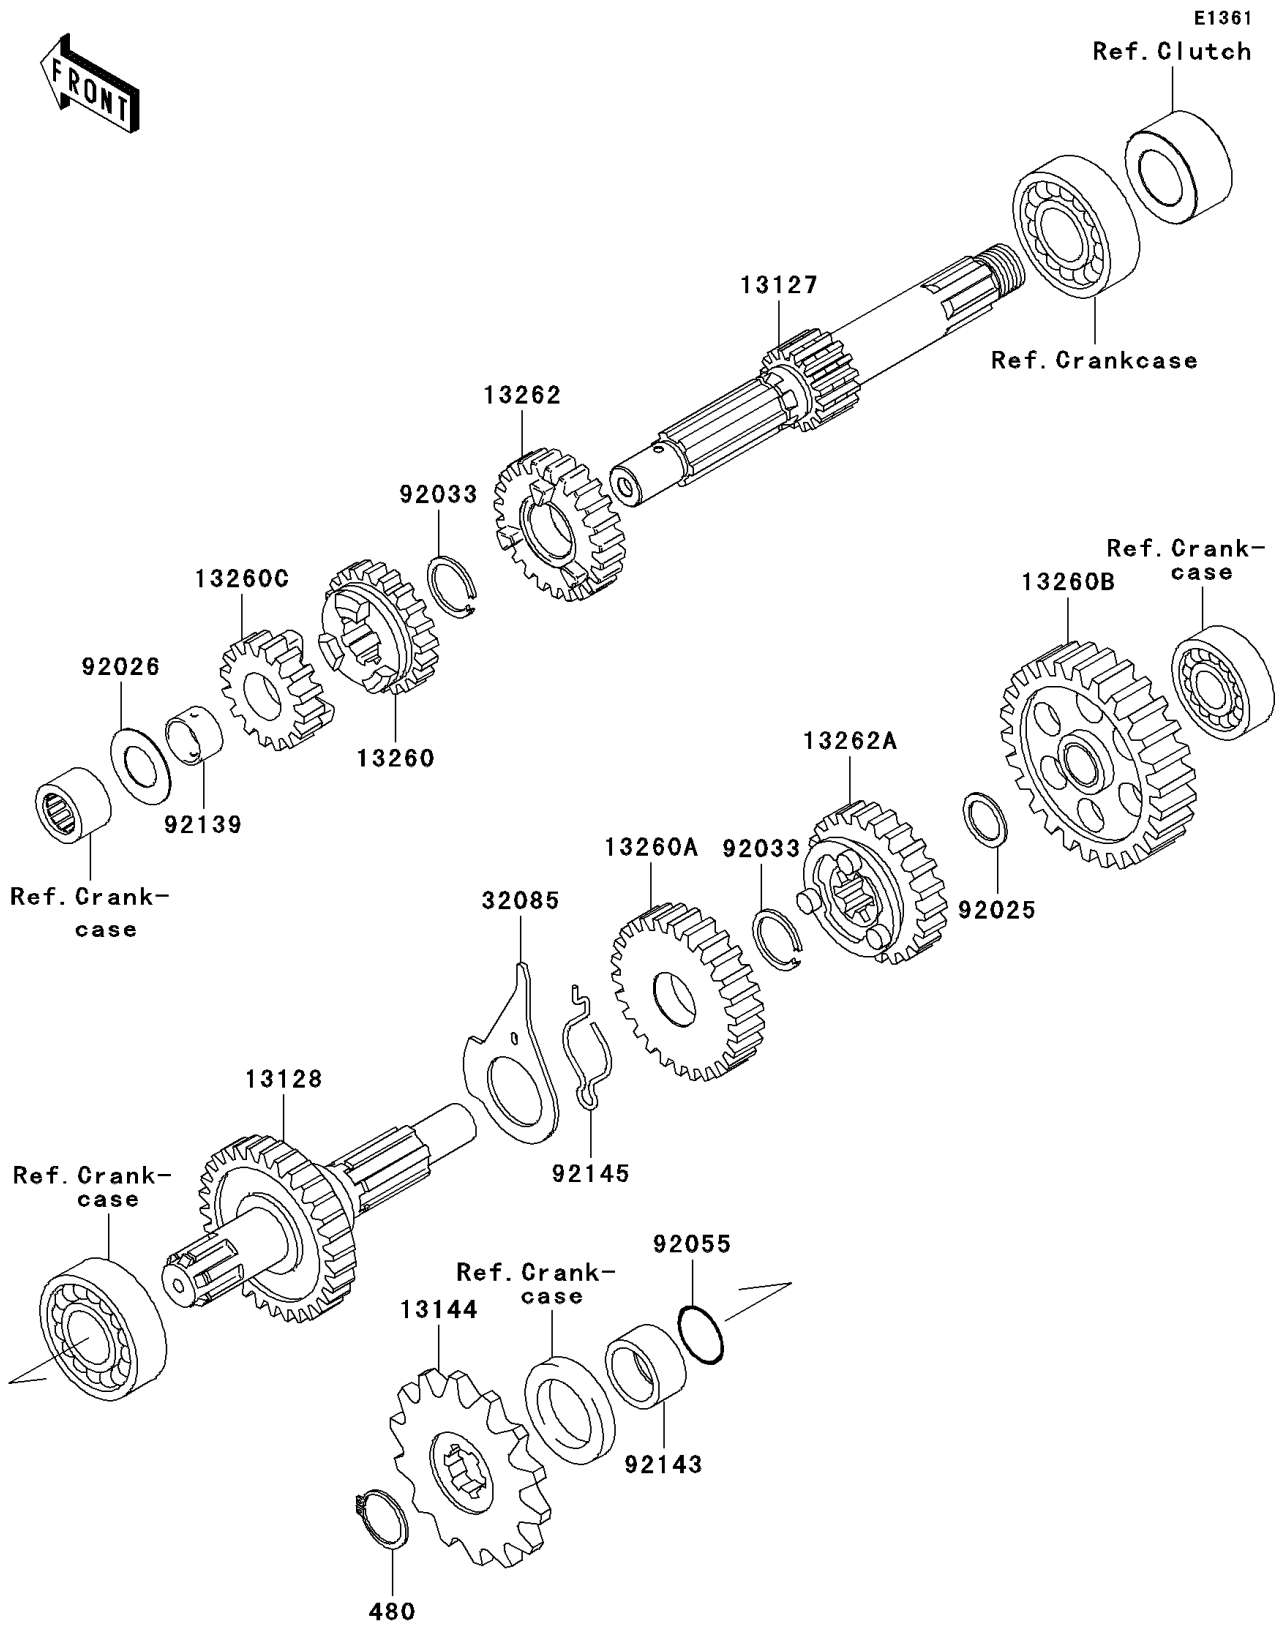

2008 AN112 PARTS DIAGRAM

Transmission

2008 AN112 PARTS LIST

Transmission

ITEM NAME	PART NUMBER	QUANTITY
CIRCLIP-TYPE-C,17MM (Ref # 480)	480J1700	1
SHAFT-TRANSMISSION INPUT,12T (Ref # 13127)	13127-1280	1
SHAFT-TRANSMISSION OUTPUT (Ref # 13128)	13128-0042	1
SPROCKET-OUTPUT,14T (Ref # 13144)	13144-1322	1
GEAR,INPUT 3RD,20T (Ref # 13260)	13260-1839	1
GEAR,OUTPUT 3RD,27T (Ref # 13260A)	13260-1842	1
GEAR,OUTPUT LOW,36T (Ref # 13260B)	13260-1862	1
GEAR,INPUT 2ND,16T (Ref # 13260C)	13260-1986	1
GEAR,INPUT 4TH,23T (Ref # 13262)	13262-0666	1
GEAR,OUTPUT 4TH,25T (Ref # 13262A)	13262-0667	1
STOPPER (Ref # 32085)	32085-1515	1
SHIM (Ref # 92025)	92025-1280	1
SPACER (Ref # 92026)	92026-1091	1
RING-SNAP,17MM (Ref # 92033)	92033-1060	2
RING-O,16.8MM (Ref # 92055)	92055-1235	1
BUSHING (Ref # 92139)	92139-1102	1
COLLAR,SPROCKET (Ref # 92143)	92143-1680	1
SPRING (Ref # 92145)	92145-1381	1