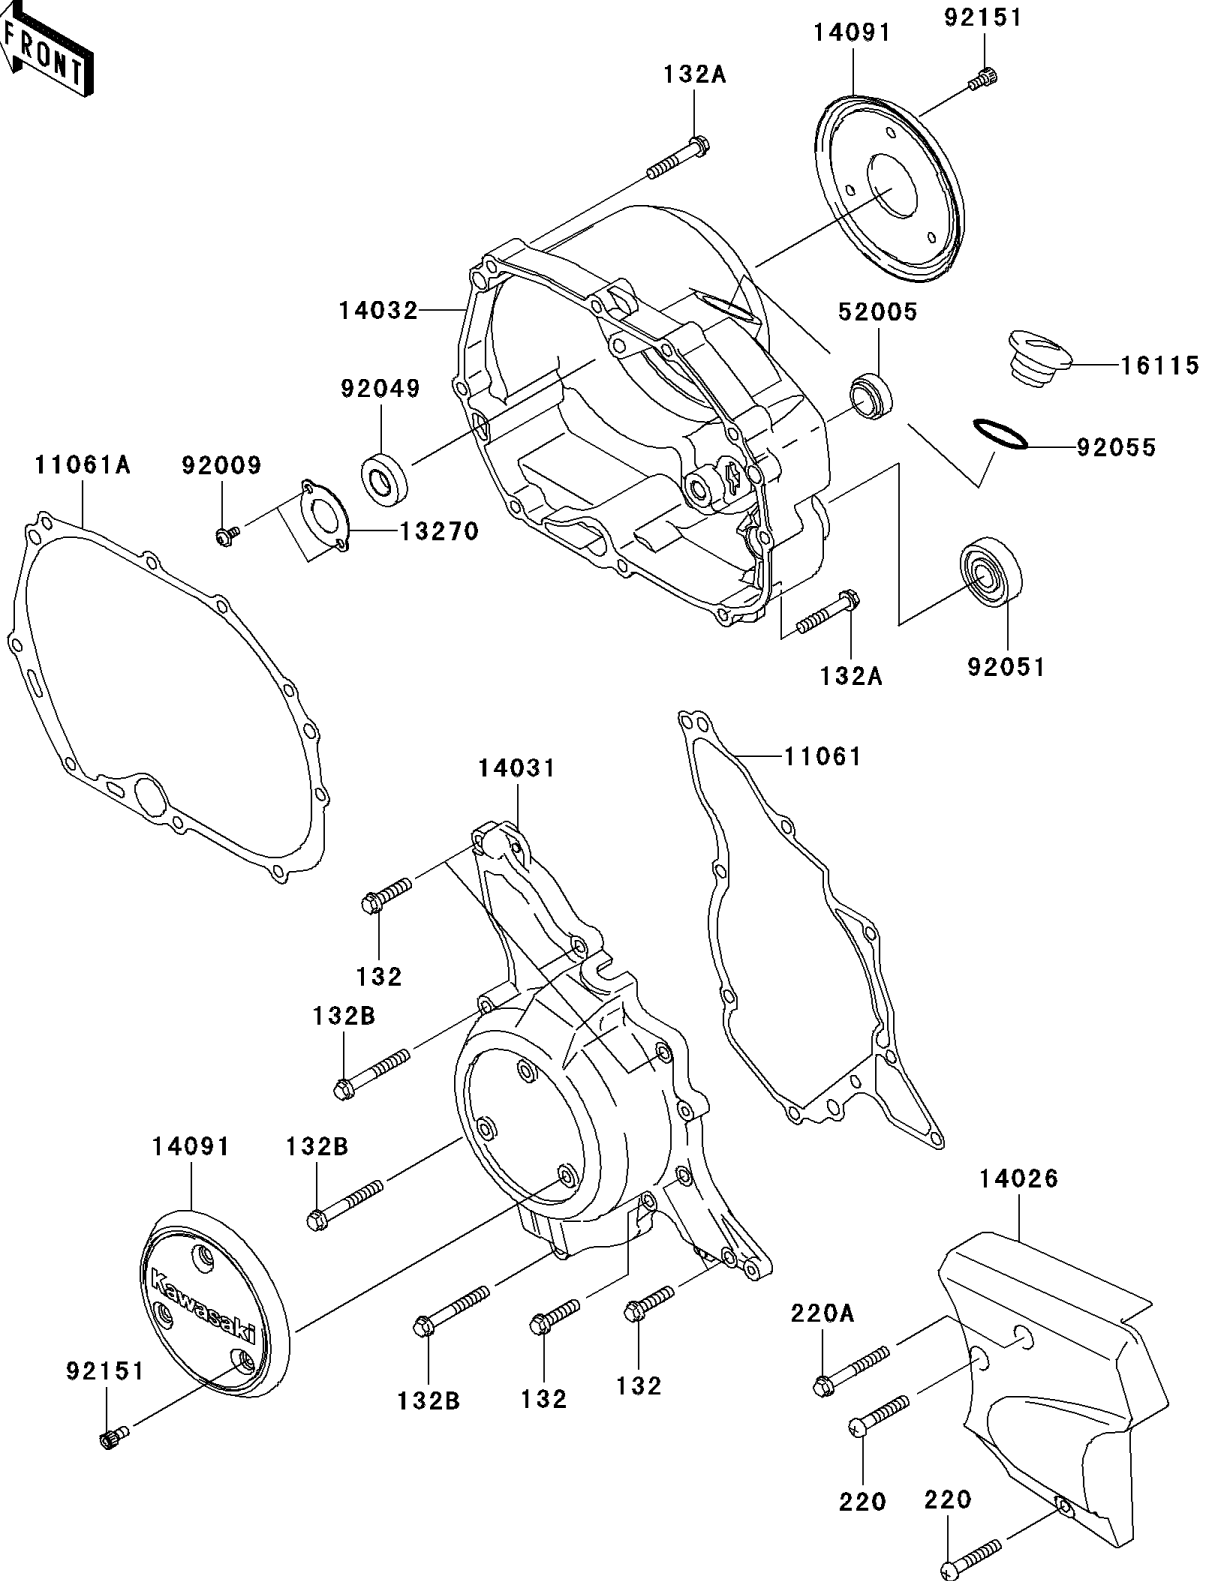

# 2008 AN112 PARTS DIAGRAM

Engine Cover(s)

E1431

## 2008 AN112 PARTS LIST

### Engine Cover(s)

ITEM NAME	PART NUMBER	QUANTITY
BOLT-FLANGED-SMALL,6X25 (Ref # 132)	132BD0625	6
BOLT-FLANGED-SMALL,6X35 (Ref # 132A)	132BD0635	9
BOLT-FLANGED-SMALL,6X45 (Ref # 132B)	132BD0645	3
SCREW-PAN-CROSS,6X35 (Ref # 220)	220AD0635	2
SCREW-PAN-CROSS,6X45 (Ref # 220A)	220AD0645	1
GASKET,GENERATOR (Ref # 11061)	11061-0125	1
GASKET,CLUTCH COVER (Ref # 11061A)	11061-0426	1
PLATE (Ref # 13270)	13270-1800	1
COVER-CHAIN (Ref # 14026)	14026-1284	1
COVER-GENERATOR (Ref # 14031)	14031-0015	1
COVER-CLUTCH (Ref # 14032)	14032-0021	1
COVER,HEAT INSULATOR (Ref # 14091)	14091-1444	2
CAP-OIL FILLER (Ref # 16115)	16115-1067	1
GAUGE,OIL LEVEL (Ref # 52005)	52005-0019	1
SCREW (Ref # 92009)	92009-1745	2
SEAL-OIL,S 12 28 7 HS (Ref # 92049)	92049-0051	1
SEAL-OIL,TB16267 (Ref # 92051)	92051-003	1
RING-O,31.5X2.6 (Ref # 92055)	92055-049	1
BOLT,SOCKET,5X10 (Ref # 92151)	92151-1212	6