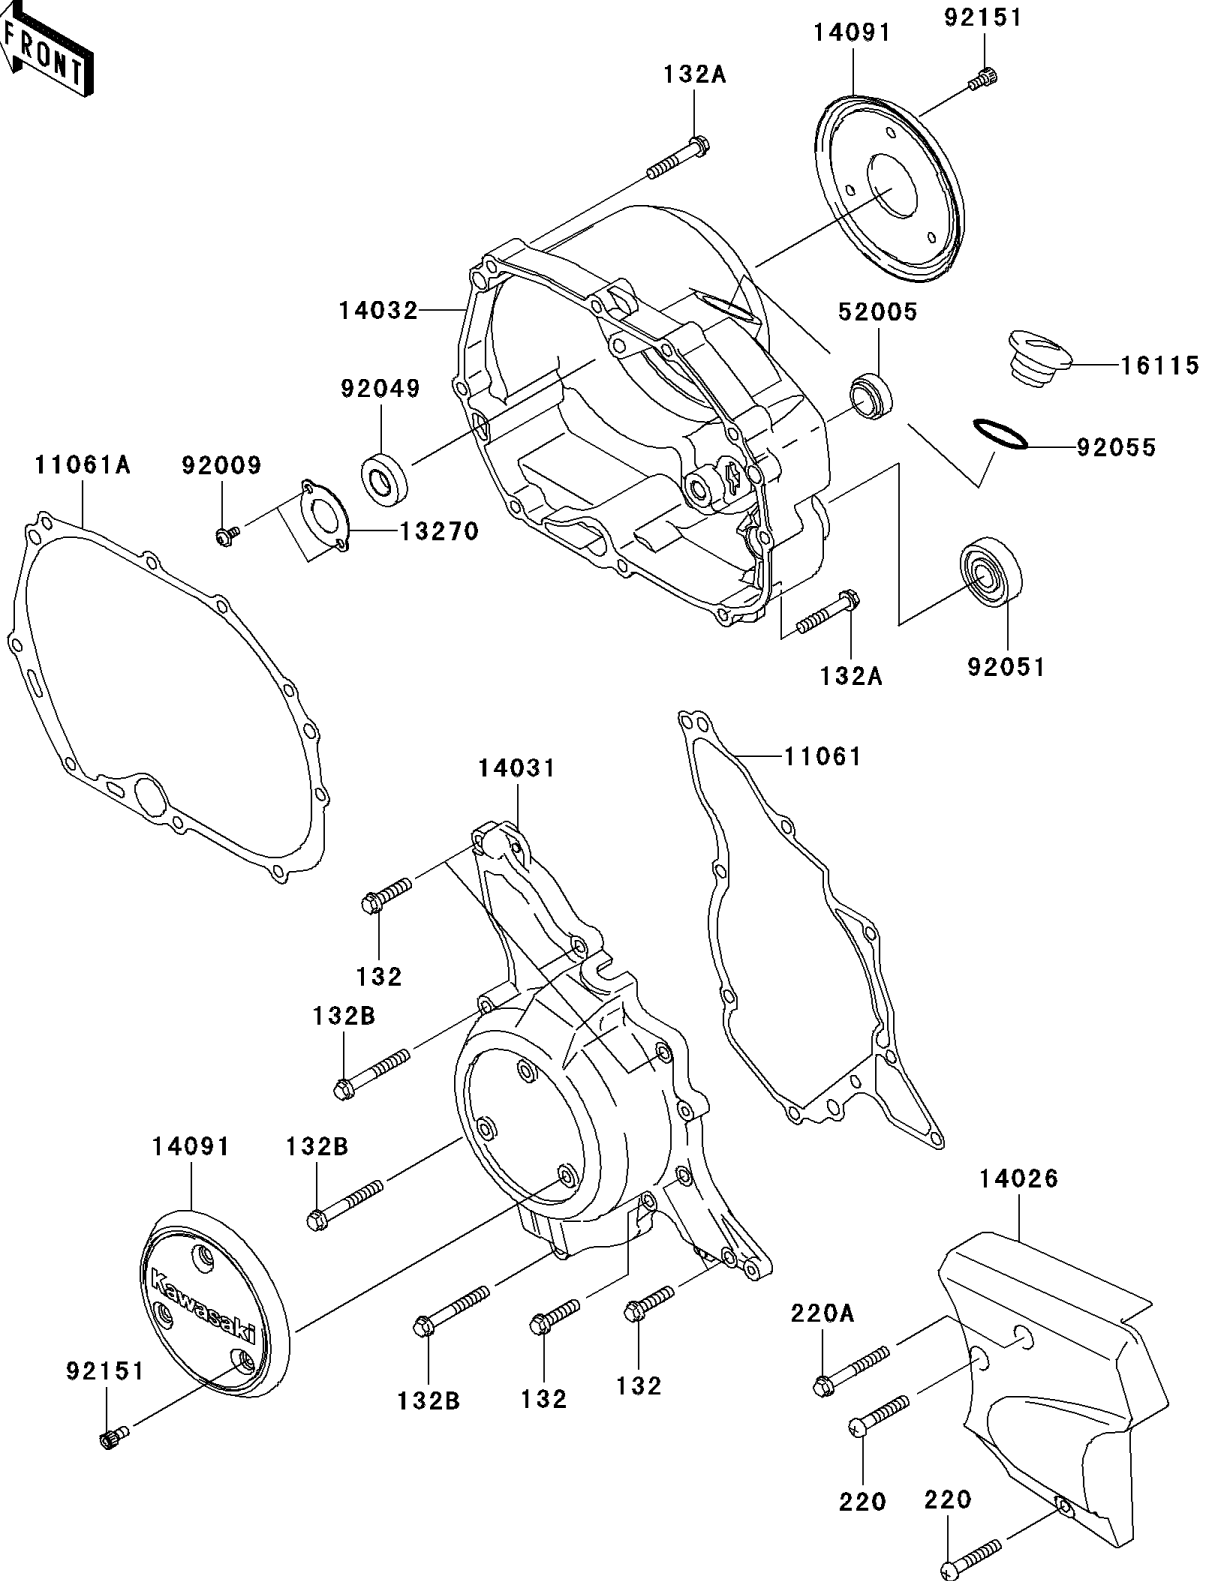

# 2010 AN112 PARTS DIAGRAM

Engine Cover(s)

E1431

## 2010 AN112 PARTS LIST

### Engine Cover(s)

ITEM NAME	PART NUMBER	QUANTITY
BOLT-FLANGED-SMALL,6X25 (Ref # 132)	132BD0625	6
BOLT-FLANGED-SMALL,6X35 (Ref # 132A)	132BD0635	9
BOLT-FLANGED-SMALL,6X45 (Ref # 132B)	132BD0645	3
SCREW-PAN-CROSS,6X35 (Ref # 220)	220AD0635	2
SCREW-PAN-CROSS,6X45 (Ref # 220A)	220AD0645	1
GASKET,GENERATOR (Ref # 11061)	11061-0125	1
GASKET,CLUTCH COVER (Ref # 11061A)	11061-0426	1
PLATE (Ref # 13270)	13270-1800	1
COVER-CHAIN (Ref # 14026)	14026-1284	1
COVER-GENERATOR (Ref # 14031)	14031-0015	1
COVER-CLUTCH (Ref # 14032)	14032-0021	1
COVER,HEAT INSULATOR (Ref # 14091)	14091-1444	2
CAP-OIL FILLER (Ref # 16115)	16115-1067	1
GAUGE,OIL LEVEL (Ref # 52005)	52005-0019	1
SCREW (Ref # 92009)	92009-1745	2
SEAL-OIL,S 12 28 7 HS (Ref # 92049)	92049-0051	1
SEAL-OIL,TB16267 (Ref # 92051)	92051-003	1
RING-O,31.5X2.6 (Ref # 92055)	92055-049	1
BOLT,SOCKET,5X10 (Ref # 92151)	92151-1212	6