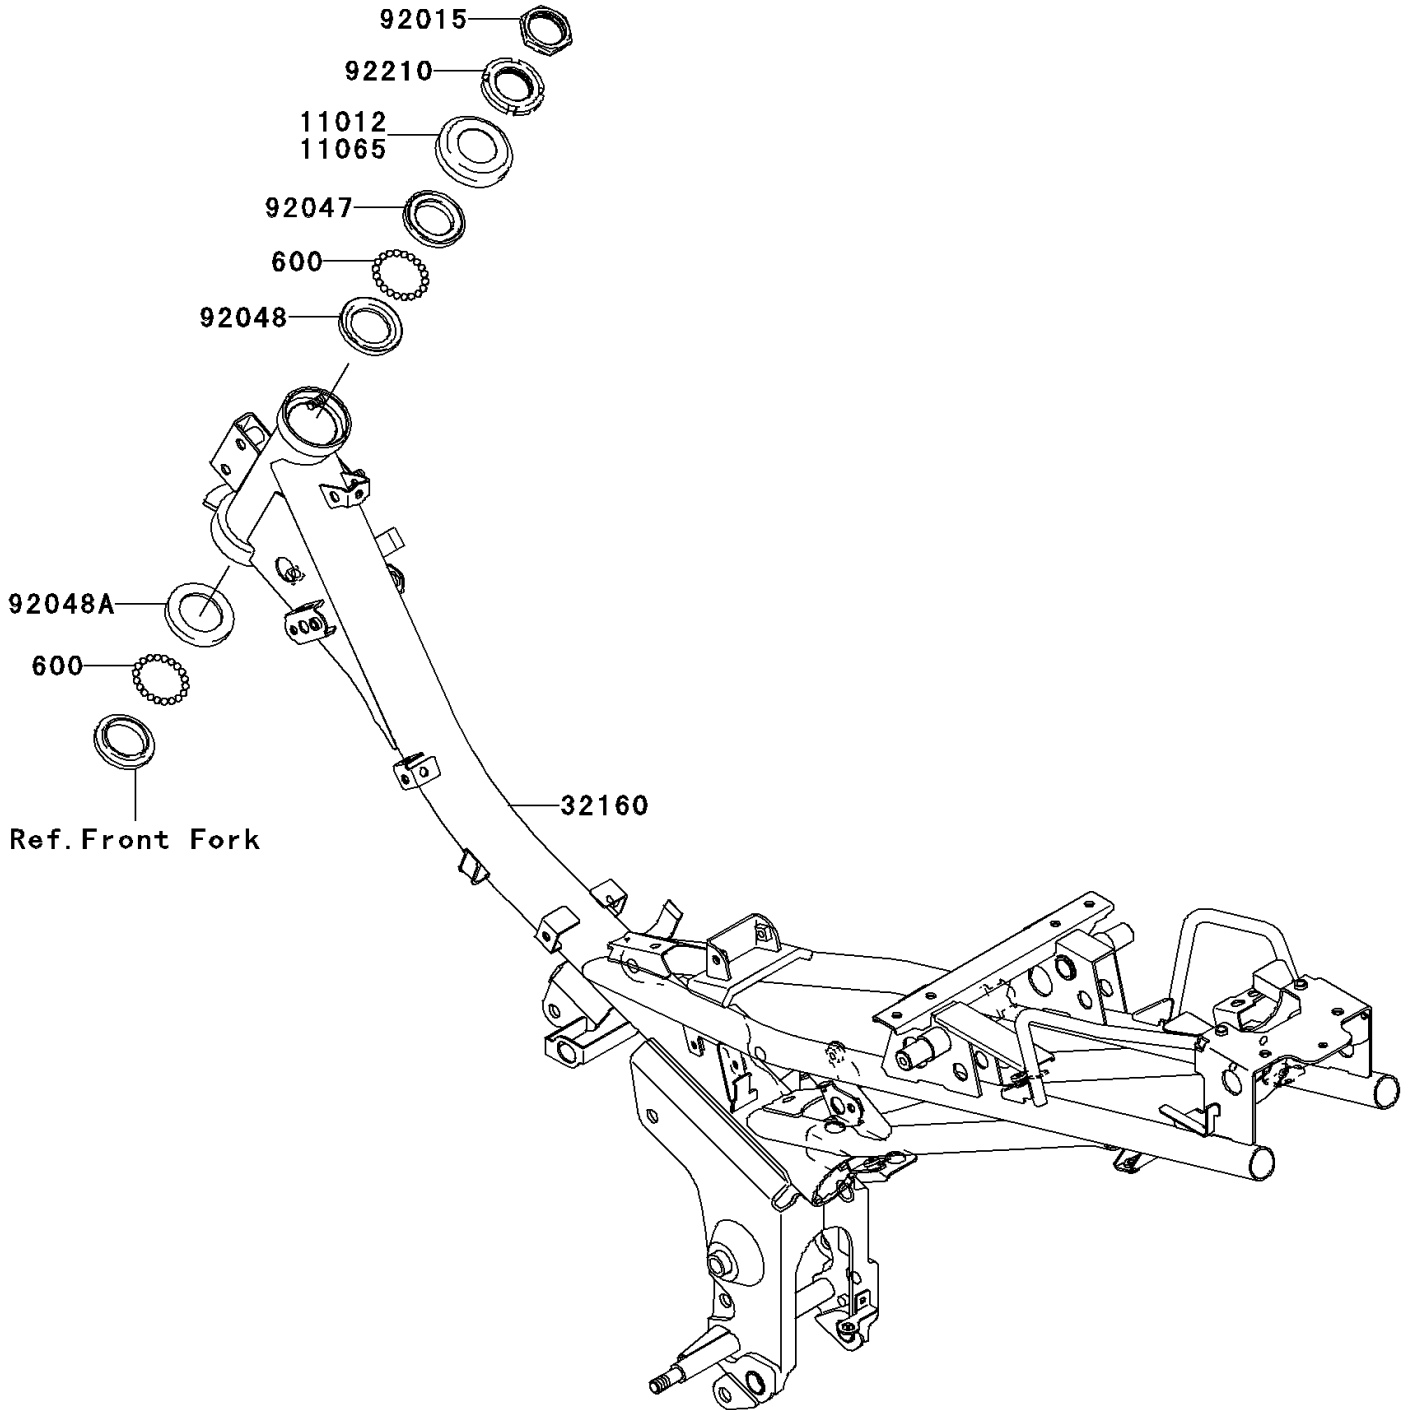

2008 AN112 PARTS DIAGRAM

Frame

F2120

2008 AN112 PARTS LIST

Frame

ITEM NAME	PART NUMBER	QUANTITY
BALL-STEEL,1/4" (Ref # 600)	600A0800	39
CAP,STEERING STEM (Ref # 11012)	11012-1861	1
FRAME-COMP (Ref # 32160)	32160-0163	1
NUT,30MM (Ref # 92015)	92015-1901	1
RACE,STEERING STEM BEARING (Ref # 92047)	92047-011	1
RACE,STEERING STEM BEARING (Ref # 92048)	92048-006	1
RACE,STEERING STEM BEARING (Ref # 92048A)	92048-008	1
NUT,STEERING STEM,30MM (Ref # 92210)	92210-1378	1