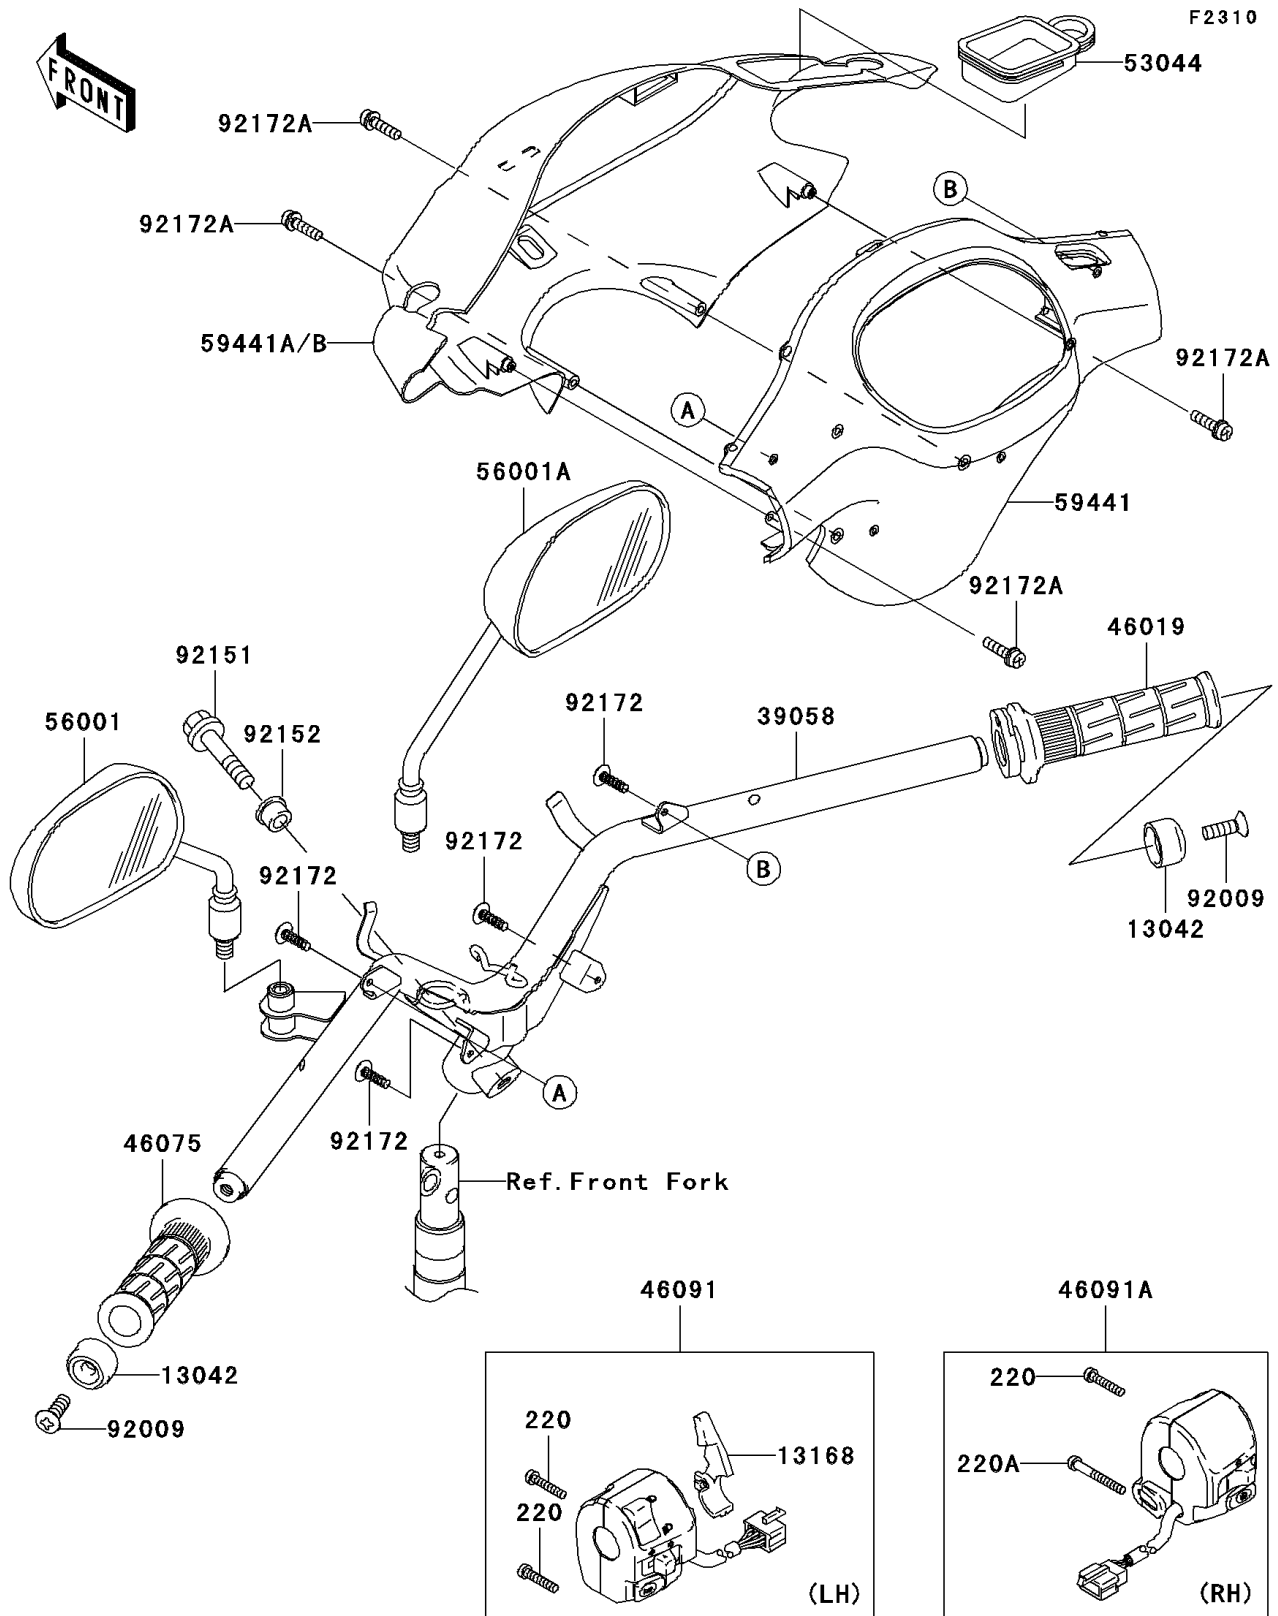

2010 AN112 PARTS DIAGRAM

Handlebar

2010 AN112 PARTS LIST

Handlebar

ITEM NAME	PART NUMBER	QUANTITY
SCREW-PAN-CROSS,5X25 (Ref # 220)	220AB0525	3
SCREW-PAN-CROSS,5X40 (Ref # 220A)	220AB0540	1
WEIGHT,HANDLE (Ref # 13042)	13042-1095	2
LEVER,CHOKE (Ref # 13168)	13168-1756	1
HANDLE-COMP (Ref # 39058)	39058-0001	1
GRIP-ASSY,THROTTLE (Ref # 46019)	46019-0003	1
GRIP,LH (Ref # 46075)	46075-0007	1
HOUSING-ASSY-CONTROL,LH (Ref # 46091)	46091-1852	1
HOUSING-ASSY-CONTROL,RH (Ref # 46091A)	46091-1883	1
TRIM,HANDLE COVER (Ref # 53044)	53044-1327	1
MIRROR-ASSY,LH (Ref # 56001)	56001-0021	1
MIRROR-ASSY,RH (Ref # 56001A)	56001-0022	1
COVER-HANDLE,RR,F.BLACK (Ref # 59441)	59441-1167-6Z	1
COVER-HANDLE,FR,EBONY (Ref # 59441B)	59441-1172-20A	1
SCREW,8X25 (Ref # 92009)	92009-1717	2
BOLT,FLANGED,10X45 (Ref # 92151)	92151-1413	1
COLLAR (Ref # 92152)	92152-1106	1
SCREW,TAPPING,4X14 (Ref # 92172)	92172-0181	4
SCREW,4X16 (Ref # 92172A)	92172-1066	4