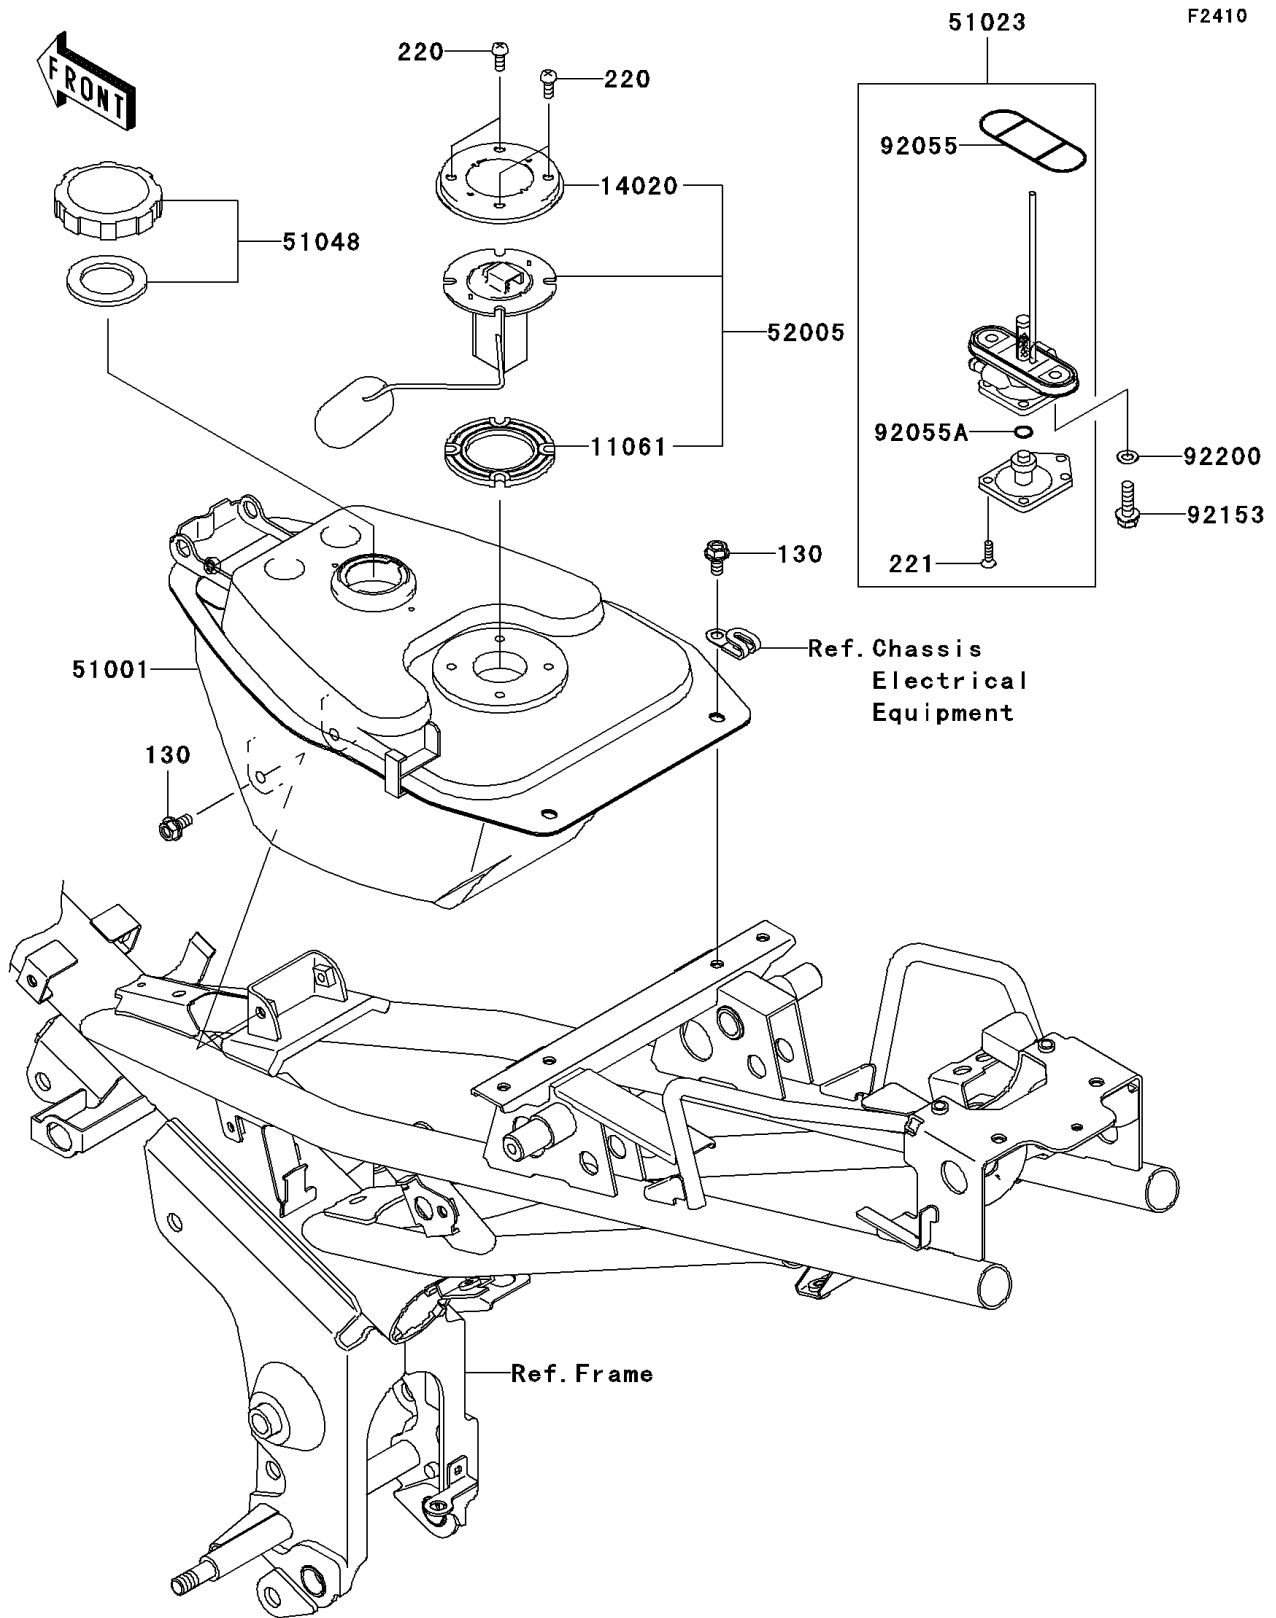

# 2008 AN112 PARTS DIAGRAM

Fuel Tank

## 2008 AN112 PARTS LIST

### Fuel Tank

ITEM NAME	PART NUMBER	QUANTITY
BOLT-FLANGED,6X12 (Ref # 130)	130BB0612	4
SCREW-PAN-CROSS,5X12 (Ref # 220)	220AA0512	4
SCREW-CSK-CROSS,4X14 (Ref # 221)	221AA0414	5
GASKET,FUEL GAUGE (Ref # 11061)	11061-1125	1
RETAINER,FUEL GAUGE (Ref # 14020)	14020-0001	1
TANK-COMP-FUEL (Ref # 51001)	51001-0015	1
TAP-ASSY,FUEL (Ref # 51023)	51023-0038	1
CAP-ASSY-TANK (Ref # 51048)	51048-1119	1
GAUGE,FUEL (Ref # 52005)	52005-1150	1
RING-O,FUEL TAP PACKING (Ref # 92055)	92055-1586	1
RING-O (Ref # 92055A)	92055-1664	1
BOLT,FLANGED,6X20 (Ref # 92153)	92153-1195	2
WASHER,6.5X11.5X0.8 (Ref # 92200)	92200-0177	2