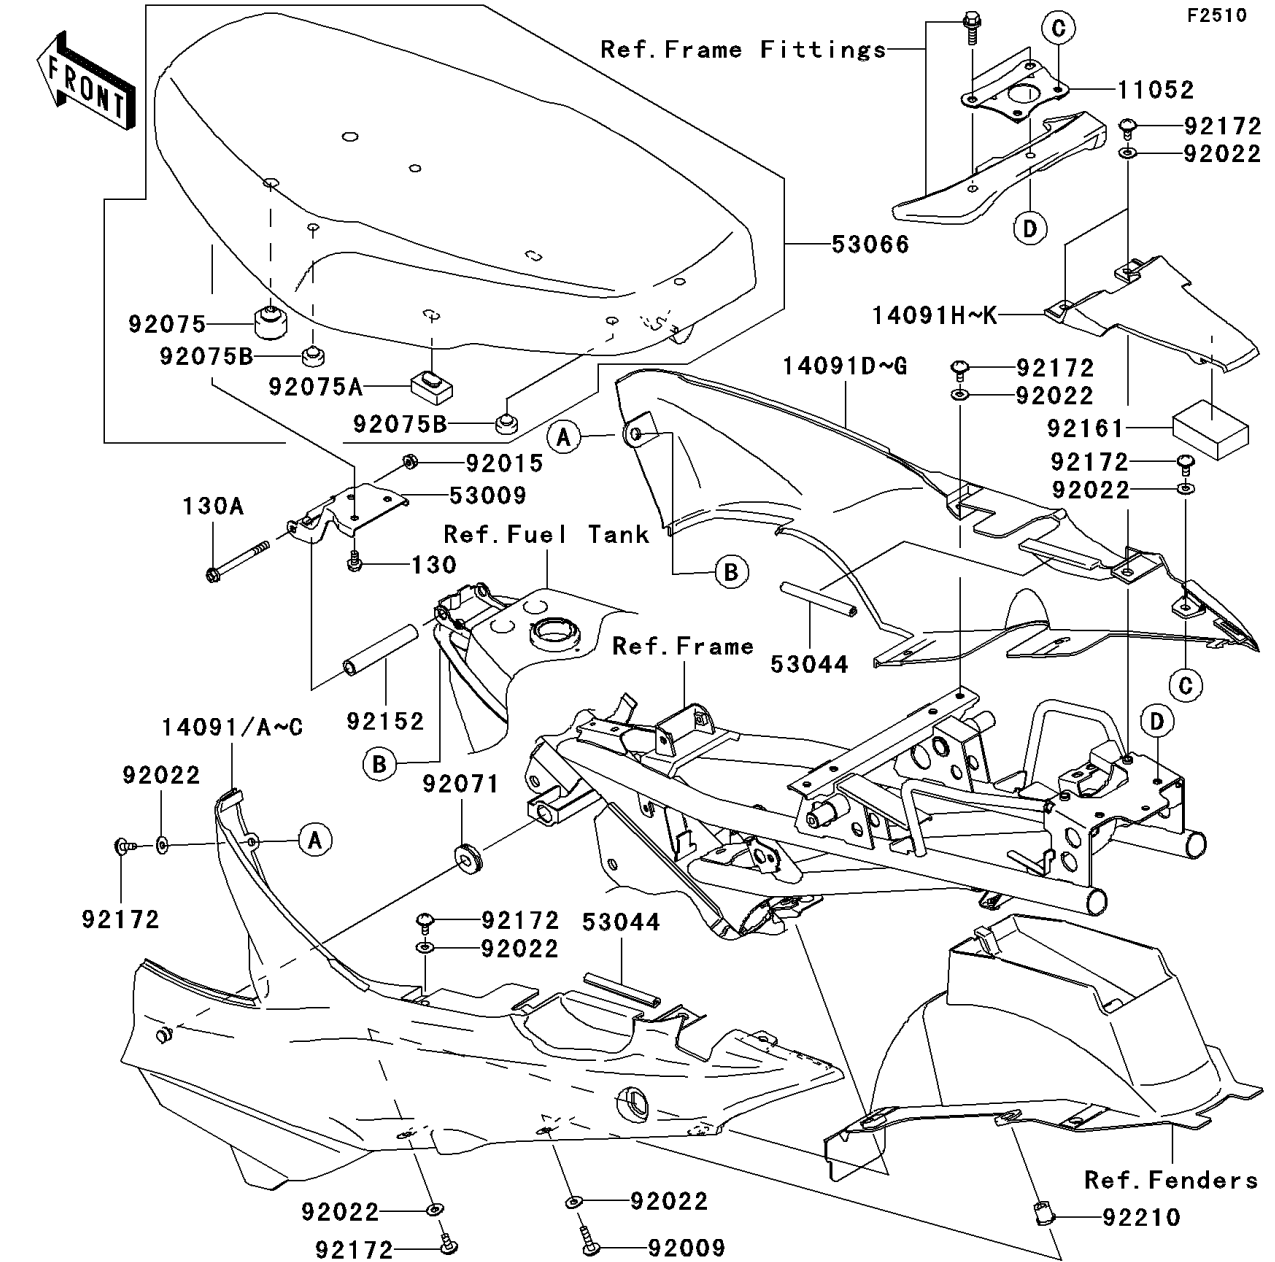

2008 AN112 PARTS DIAGRAM

Seat

(14091/G)	Silver/Black
(14091A/F)	Ebony
(14091B/E)	Gray/Black
(14091C/D)	White/Black

WOD

WOD

2008 AN112 PARTS LIST

Seat

ITEM NAME	PART NUMBER	QUANTITY
BOLT-FLANGED,6X12 (Ref # 130)	130BA0612	3
BOLT-FLANGED,6X70 (Ref # 130A)	130BB0670	1
BRACKET,SEAT COVER,RR (Ref # 11052)	11052-1854	1
COVER,SEAT,LH,SILVER/BLACK (Ref # 14091)	14091-1411-14R	1
COVER,SEAT,LH,EBONY (Ref # 14091A)	14091-1411-20A	1
COVER,SEAT,LH,GRAY/BLACK (Ref # 14091B)	14091-1411-20G	1
COVER,SEAT,LH,WHITE/BLACK (Ref # 14091C)	14091-1411-20H	1
COVER,SEAT,RH,P.C.WHITE (Ref # 14091D)	14091-1412-14H	1
COVER,SEAT,RH,M.B.GRAY (Ref # 14091E)	14091-1412-14J	1
COVER,SEAT,RH,EBONY (Ref # 14091F)	14091-1412-20A	1
COVER,SEAT,RH,G.SILVER (Ref # 14091G)	14091-1412-4K	1
COVER,SEAT,CNT,P.C.WHITE (Ref # 14091H)	14091-1413-14H	1
COVER,SEAT,CNT,M.B.GRAY (Ref # 14091I)	14091-1413-14J	1
COVER,SEAT,CNT,EBONY (Ref # 14091J)	14091-1413-20A	1
COVER,SEAT,CNT,G.SILVER (Ref # 14091K)	14091-1413-4K	1
HINGE,SEAT (Ref # 53009)	53009-1113	1
TRIM,L=85 (Ref # 53044)	53044-0007	2
SEAT-ASSY,DUAL,BLACK (Ref # 53066)	53066-0015-MA	1
SCREW,6X25 (Ref # 92009)	92009-1465	2
NUT,FLANGED,6MM,BLACK (Ref # 92015)	92015-1233	1
WASHER,6.5X16X1 (Ref # 92022)	92022-1143	11
GROMMET (Ref # 92071)	92071-1043	1
DAMPER (Ref # 92075)	92075-015	2
DAMPER (Ref # 92075A)	92075-099	2
DAMPER (Ref # 92075B)	92075-1927	4
COLLAR,6.8X10X55.8 (Ref # 92152)	92152-1374	1
DAMPER (Ref # 92161)	92161-1288	1
SCREW,6X14 (Ref # 92172)	92172-0055	9
NUT,WELL,6MM (Ref # 92210)	92210-0184	2