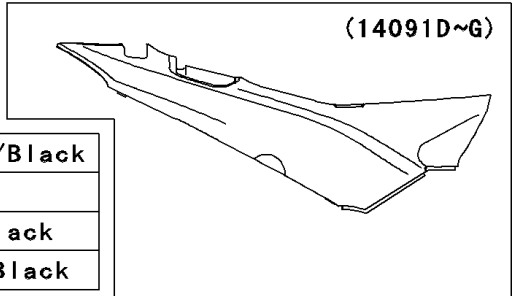

2008 AN112 PARTS DIAGRAM

Seat

(14091/G)	Silver/Black
(14091A/F)	Ebony
(14091B/E)	Gray/Black
(14091C/D)	White/Black

WOD

WOD

2008 AN112 PARTS LIST

Seat

ITEM NAME	PART NUMBER	QUANTITY
BOLT-FLANGED,6X12 (Ref # 130)	130BA0612	3
BOLT-FLANGED,6X70 (Ref # 130A)	130BB0670	1
BRACKET,SEAT COVER,RR (Ref # 11052)	11052-1854	1
COVER,SEAT,LH,SILVER/BLACK (Ref # 14091)	14091-1411-14R	1
COVER,SEAT,LH,EBONY (Ref # 14091A)	14091-1411-20A	1
COVER,SEAT,LH,GRAY/BLACK (Ref # 14091B)	14091-1411-20G	1
COVER,SEAT,LH,WHITE/BLACK (Ref # 14091C)	14091-1411-20H	1
COVER,SEAT,RH,P.C.WHITE (Ref # 14091D)	14091-1412-14H	1
COVER,SEAT,RH,M.B.GRAY (Ref # 14091E)	14091-1412-14J	1
COVER,SEAT,RH,EBONY (Ref # 14091F)	14091-1412-20A	1
COVER,SEAT,RH,G.SILVER (Ref # 14091G)	14091-1412-4K	1
COVER,SEAT,CNT,P.C.WHITE (Ref # 14091H)	14091-1413-14H	1
COVER,SEAT,CNT,M.B.GRAY (Ref # 14091I)	14091-1413-14J	1
COVER,SEAT,CNT,EBONY (Ref # 14091J)	14091-1413-20A	1
COVER,SEAT,CNT,G.SILVER (Ref # 14091K)	14091-1413-4K	1
HINGE,SEAT (Ref # 53009)	53009-1113	1
TRIM,L=85 (Ref # 53044)	53044-0007	2
SEAT-ASSY,DUAL,BLACK (Ref # 53066)	53066-0015-MA	1
SCREW,6X25 (Ref # 92009)	92009-1465	2
NUT,FLANGED,6MM,BLACK (Ref # 92015)	92015-1233	1
WASHER,6.5X16X1 (Ref # 92022)	92022-1143	11
GROMMET (Ref # 92071)	92071-1043	1
DAMPER (Ref # 92075)	92075-015	2
DAMPER (Ref # 92075A)	92075-099	2
DAMPER (Ref # 92075B)	92075-1927	4
COLLAR,6.8X10X55.8 (Ref # 92152)	92152-1374	1
DAMPER (Ref # 92161)	92161-1288	1
SCREW,6X14 (Ref # 92172)	92172-0055	9
NUT,WELL,6MM (Ref # 92210)	92210-0184	2