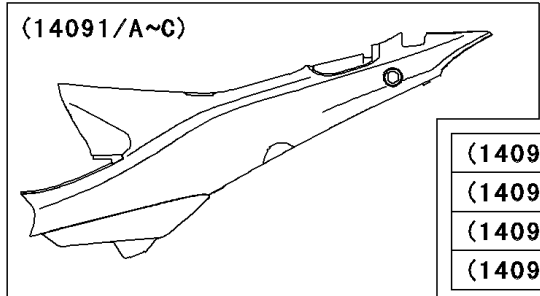

2008 AN112 PARTS DIAGRAM

Seat

(14091/G)	Silver/Black
(14091A/F)	Ebony
(14091B/E)	Gray/Black
(14091C/D)	White/Black

WOD

WOD

2008 AN112 PARTS LIST

Seat

ITEM NAME	PART NUMBER	QUANTITY
BOLT-FLANGED,6X12 (Ref # 130)	130BA0612	3
BOLT-FLANGED,6X70 (Ref # 130A)	130BB0670	1
BRACKET,SEAT COVER,RR (Ref # 11052)	11052-1854	1
COVER,SEAT,LH,SILVER/BLACK (Ref # 14091)	14091-1411-14R	1
COVER,SEAT,LH,EBONY (Ref # 14091A)	14091-1411-20A	1
COVER,SEAT,LH,GRAY/BLACK (Ref # 14091B)	14091-1411-20G	1
COVER,SEAT,LH,WHITE/BLACK (Ref # 14091C)	14091-1411-20H	1
COVER,SEAT,RH,P.C.WHITE (Ref # 14091D)	14091-1412-14H	1
COVER,SEAT,RH,M.B.GRAY (Ref # 14091E)	14091-1412-14J	1
COVER,SEAT,RH,EBONY (Ref # 14091F)	14091-1412-20A	1
COVER,SEAT,RH,G.SILVER (Ref # 14091G)	14091-1412-4K	1
COVER,SEAT,CNT,P.C.WHITE (Ref # 14091H)	14091-1413-14H	1
COVER,SEAT,CNT,M.B.GRAY (Ref # 14091I)	14091-1413-14J	1
COVER,SEAT,CNT,EBONY (Ref # 14091J)	14091-1413-20A	1
COVER,SEAT,CNT,G.SILVER (Ref # 14091K)	14091-1413-4K	1
HINGE,SEAT (Ref # 53009)	53009-1113	1
TRIM,L=85 (Ref # 53044)	53044-0007	2
SEAT-ASSY,DUAL,BLACK (Ref # 53066)	53066-0015-MA	1
SCREW,6X25 (Ref # 92009)	92009-1465	2
NUT,FLANGED,6MM,BLACK (Ref # 92015)	92015-1233	1
WASHER,6.5X16X1 (Ref # 92022)	92022-1143	11
GROMMET (Ref # 92071)	92071-1043	1
DAMPER (Ref # 92075)	92075-015	2
DAMPER (Ref # 92075A)	92075-099	2
DAMPER (Ref # 92075B)	92075-1927	4
COLLAR,6.8X10X55.8 (Ref # 92152)	92152-1374	1
DAMPER (Ref # 92161)	92161-1288	1
SCREW,6X14 (Ref # 92172)	92172-0055	9
NUT,WELL,6MM (Ref # 92210)	92210-0184	2