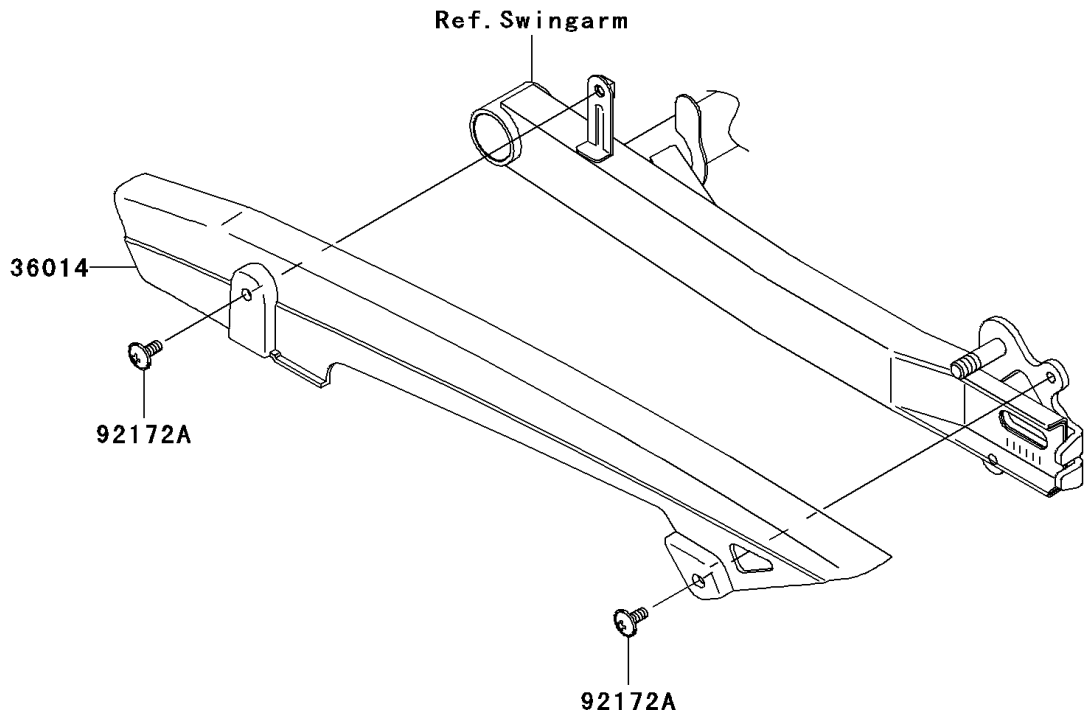

# 2011 AN112 PARTS DIAGRAM

Side Covers/Chain Cover

F2610

(36001)	Silver/Black
(36001A)	Ebony
(36001B)	Gray/Black
(36001C)	White/Black

WOD

## 2011 AN112 PARTS LIST

### Side Covers/Chain Cover

ITEM NAME	PART NUMBER	QUANTITY
COVER-SIDE,RH,SILVER/BLACK (Ref # 36001)	36001-1659-14R	1
COVER-SIDE,RH,GRAY/BLACK (Ref # 36001B)	36001-1659-20G	1
CASE-CHAIN (Ref # 36014)	36014-0001	1
WASHER,NYLON,5.3X11.5X1.5 (Ref # 92022)	92022-1521	1
GROMMET (Ref # 92071)	92071-1043	1
SCREW,5X12,GREEN (Ref # 92172)	92172-0008	1
SCREW,6X14 (Ref # 92172A)	92172-0180	2
SCREW,5X12,WHITE (Ref # 92172B)	92172-1070	1