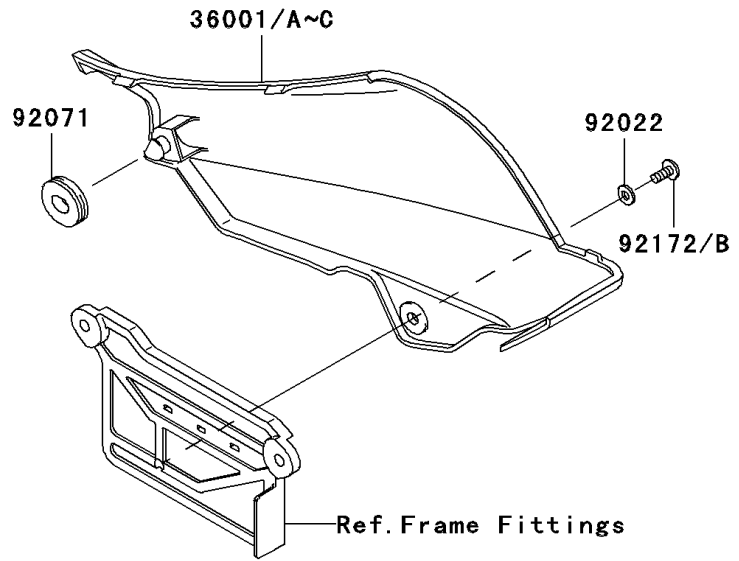

# 2011 AN112 PARTS DIAGRAM

Side Covers/Chain Cover

F2610

(36001)	Silver/Black
(36001A)	Ebony
(36001B)	Gray/Black
(36001C)	White/Black

WOD

### Side Covers/Chain Cover

ITEM NAME	PART NUMBER	QUANTITY
COVER-SIDE,RH,SILVER/BLACK (Ref # 36001)	36001-1659-14R	1
COVER-SIDE,RH,GRAY/BLACK (Ref # 36001B)	36001-1659-20G	1
CASE-CHAIN (Ref # 36014)	36014-0001	1
WASHER,NYLON,5.3X11.5X1.5 (Ref # 92022)	92022-1521	1
GROMMET (Ref # 92071)	92071-1043	1
SCREW,5X12,GREEN (Ref # 92172)	92172-0008	1
SCREW,6X14 (Ref # 92172A)	92172-0180	2
SCREW,5X12,WHITE (Ref # 92172B)	92172-1070	1