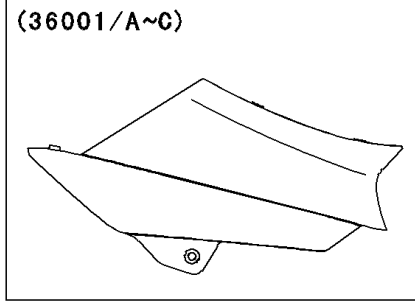

# 2011 AN112 PARTS DIAGRAM

Side Covers/Chain Cover

F2610

(36001)	Silver/Black
(36001A)	Ebony
(36001B)	Gray/Black
(36001C)	White/Black

WOD

### Side Covers/Chain Cover

ITEM NAME	PART NUMBER	QUANTITY
COVER-SIDE,RH,SILVER/BLACK (Ref # 36001)	36001-1659-14R	1
COVER-SIDE,RH,GRAY/BLACK (Ref # 36001B)	36001-1659-20G	1
CASE-CHAIN (Ref # 36014)	36014-0001	1
WASHER,NYLON,5.3X11.5X1.5 (Ref # 92022)	92022-1521	1
GROMMET (Ref # 92071)	92071-1043	1
SCREW,5X12,GREEN (Ref # 92172)	92172-0008	1
SCREW,6X14 (Ref # 92172A)	92172-0180	2
SCREW,5X12,WHITE (Ref # 92172B)	92172-1070	1