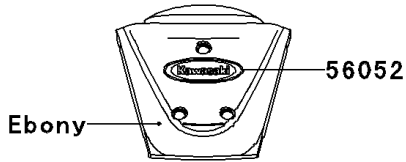

2008 AN112 PARTS DIAGRAM

Decals(Green)

F2861C

2008 AN112 PARTS LIST

Decals(Green)

ITEM NAME	PART NUMBER	QUANTITY
MARK,FRONT COVER,KAWASAKI (Ref # 56052)	56052-0171	1
MARK,TWIN POTS DISC BRAKE (Ref # 56052A)	56052-0329	2
PATTERN,LEG SHIELD,CNT,LH (Ref # 56068)	56068-0726	1
PATTERN,LEG SHIELD,CNT,RH (Ref # 56068A)	56068-0727	1
PATTERN,LEG SHIELD,FR,LH (Ref # 56068B)	56068-0736	1
PATTERN,LEG SHIELD,RR,LH (Ref # 56068C)	56068-0737	1
PATTERN,LEG SHIELD,FR,RH (Ref # 56068D)	56068-0738	1
PATTERN,LEG SHIELD,RR,RH (Ref # 56068E)	56068-0739	1
PATTERN,BATTERY COVER,UPP,RH (Ref # 56068F)	56068-0740	1
PATTERN,SIDE COVER,FR,LH (Ref # 56068G)	56068-0741	1
PATTERN,SIDE COVER,RR,LH (Ref # 56068H)	56068-0742	1
PATTERN,BATTERY COVER,LWR,RH (Ref # 56068I)	56068-0764	1
PATTERN,SIDE COVER,RR,RH (Ref # 56068J)	56068-0765	1