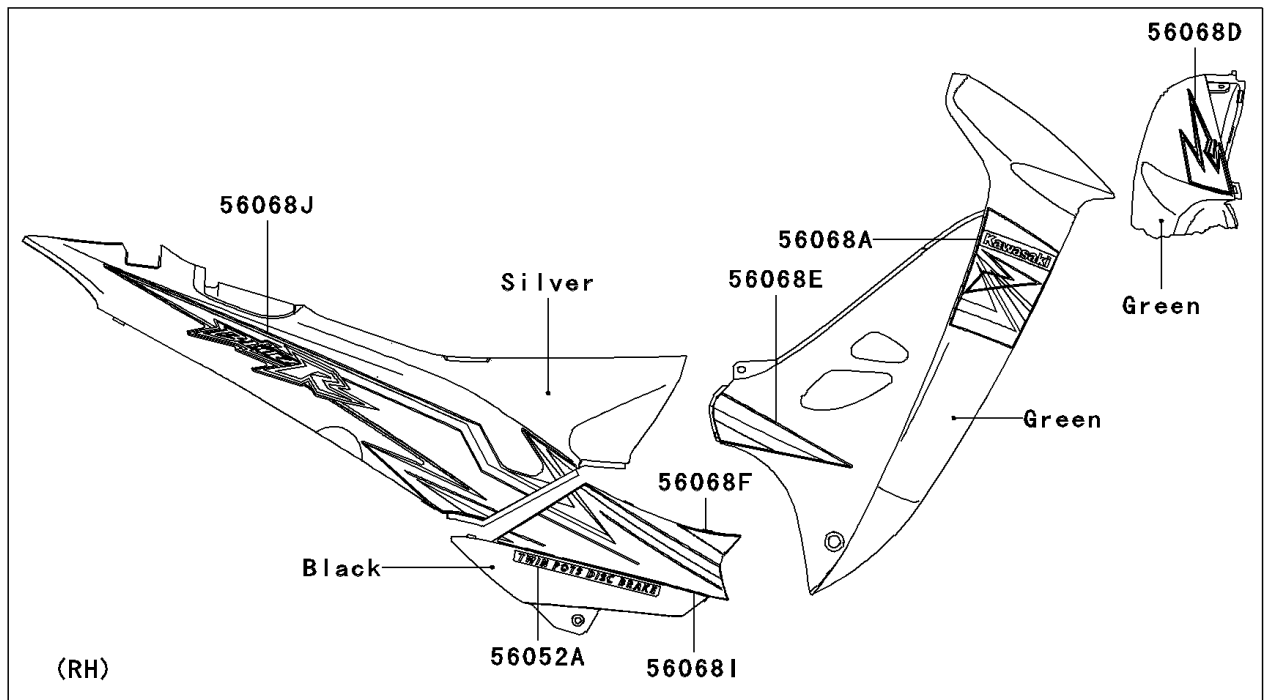

2008 AN112 PARTS DIAGRAM

Decals(Green)

F2861C

2008 AN112 PARTS LIST

Decals(Green)

ITEM NAME	PART NUMBER	QUANTITY
MARK,FRONT COVER,KAWASAKI (Ref # 56052)	56052-0171	1
MARK,TWIN POTS DISC BRAKE (Ref # 56052A)	56052-0329	2
PATTERN,LEG SHIELD,CNT,LH (Ref # 56068)	56068-0726	1
PATTERN,LEG SHIELD,CNT,RH (Ref # 56068A)	56068-0727	1
PATTERN,LEG SHIELD,FR,LH (Ref # 56068B)	56068-0736	1
PATTERN,LEG SHIELD,RR,LH (Ref # 56068C)	56068-0737	1
PATTERN,LEG SHIELD,FR,RH (Ref # 56068D)	56068-0738	1
PATTERN,LEG SHIELD,RR,RH (Ref # 56068E)	56068-0739	1
PATTERN,BATTERY COVER,UPP,RH (Ref # 56068F)	56068-0740	1
PATTERN,SIDE COVER,FR,LH (Ref # 56068G)	56068-0741	1
PATTERN,SIDE COVER,RR,LH (Ref # 56068H)	56068-0742	1
PATTERN,BATTERY COVER,LWR,RH (Ref # 56068I)	56068-0764	1
PATTERN,SIDE COVER,RR,RH (Ref # 56068J)	56068-0765	1