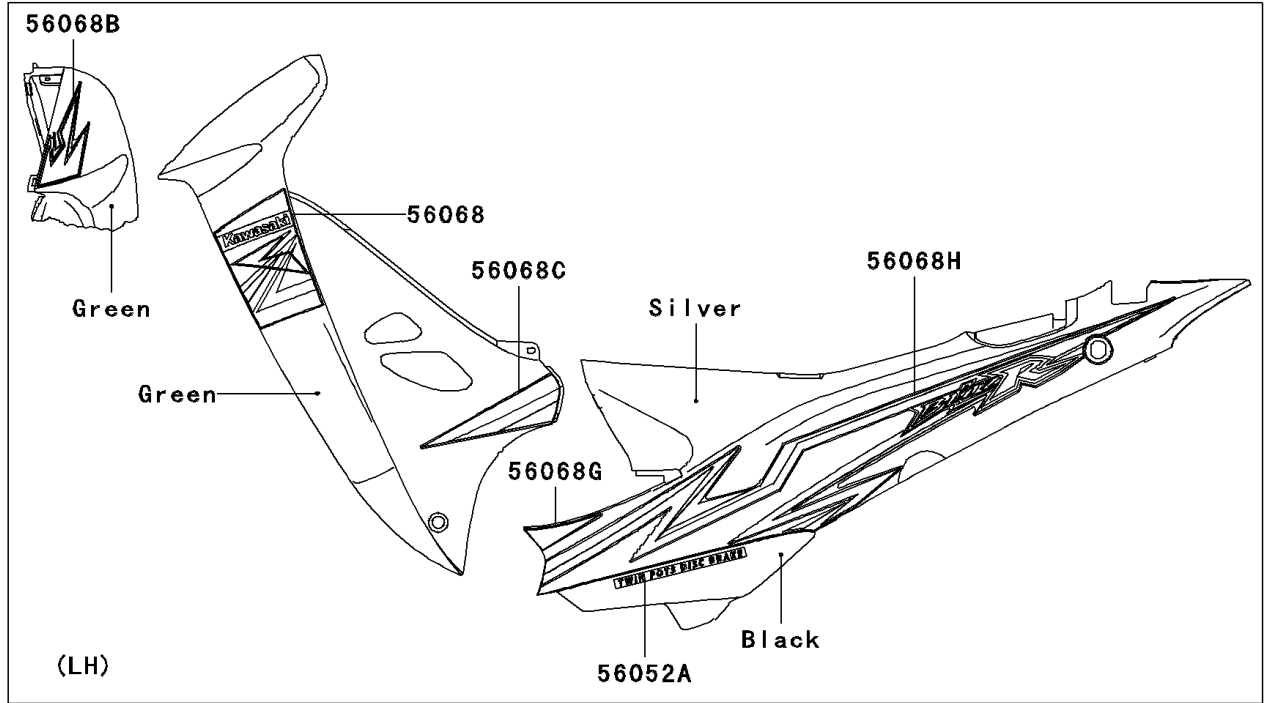

2008 AN112 PARTS DIAGRAM

Decals(Green)

F2861C

2008 AN112 PARTS LIST

Decals(Green)

ITEM NAME	PART NUMBER	QUANTITY
MARK,FRONT COVER,KAWASAKI (Ref # 56052)	56052-0171	1
MARK,TWIN POTS DISC BRAKE (Ref # 56052A)	56052-0329	2
PATTERN,LEG SHIELD,CNT,LH (Ref # 56068)	56068-0726	1
PATTERN,LEG SHIELD,CNT,RH (Ref # 56068A)	56068-0727	1
PATTERN,LEG SHIELD,FR,LH (Ref # 56068B)	56068-0736	1
PATTERN,LEG SHIELD,RR,LH (Ref # 56068C)	56068-0737	1
PATTERN,LEG SHIELD,FR,RH (Ref # 56068D)	56068-0738	1
PATTERN,LEG SHIELD,RR,RH (Ref # 56068E)	56068-0739	1
PATTERN,BATTERY COVER,UPP,RH (Ref # 56068F)	56068-0740	1
PATTERN,SIDE COVER,FR,LH (Ref # 56068G)	56068-0741	1
PATTERN,SIDE COVER,RR,LH (Ref # 56068H)	56068-0742	1
PATTERN,BATTERY COVER,LWR,RH (Ref # 56068I)	56068-0764	1
PATTERN,SIDE COVER,RR,RH (Ref # 56068J)	56068-0765	1