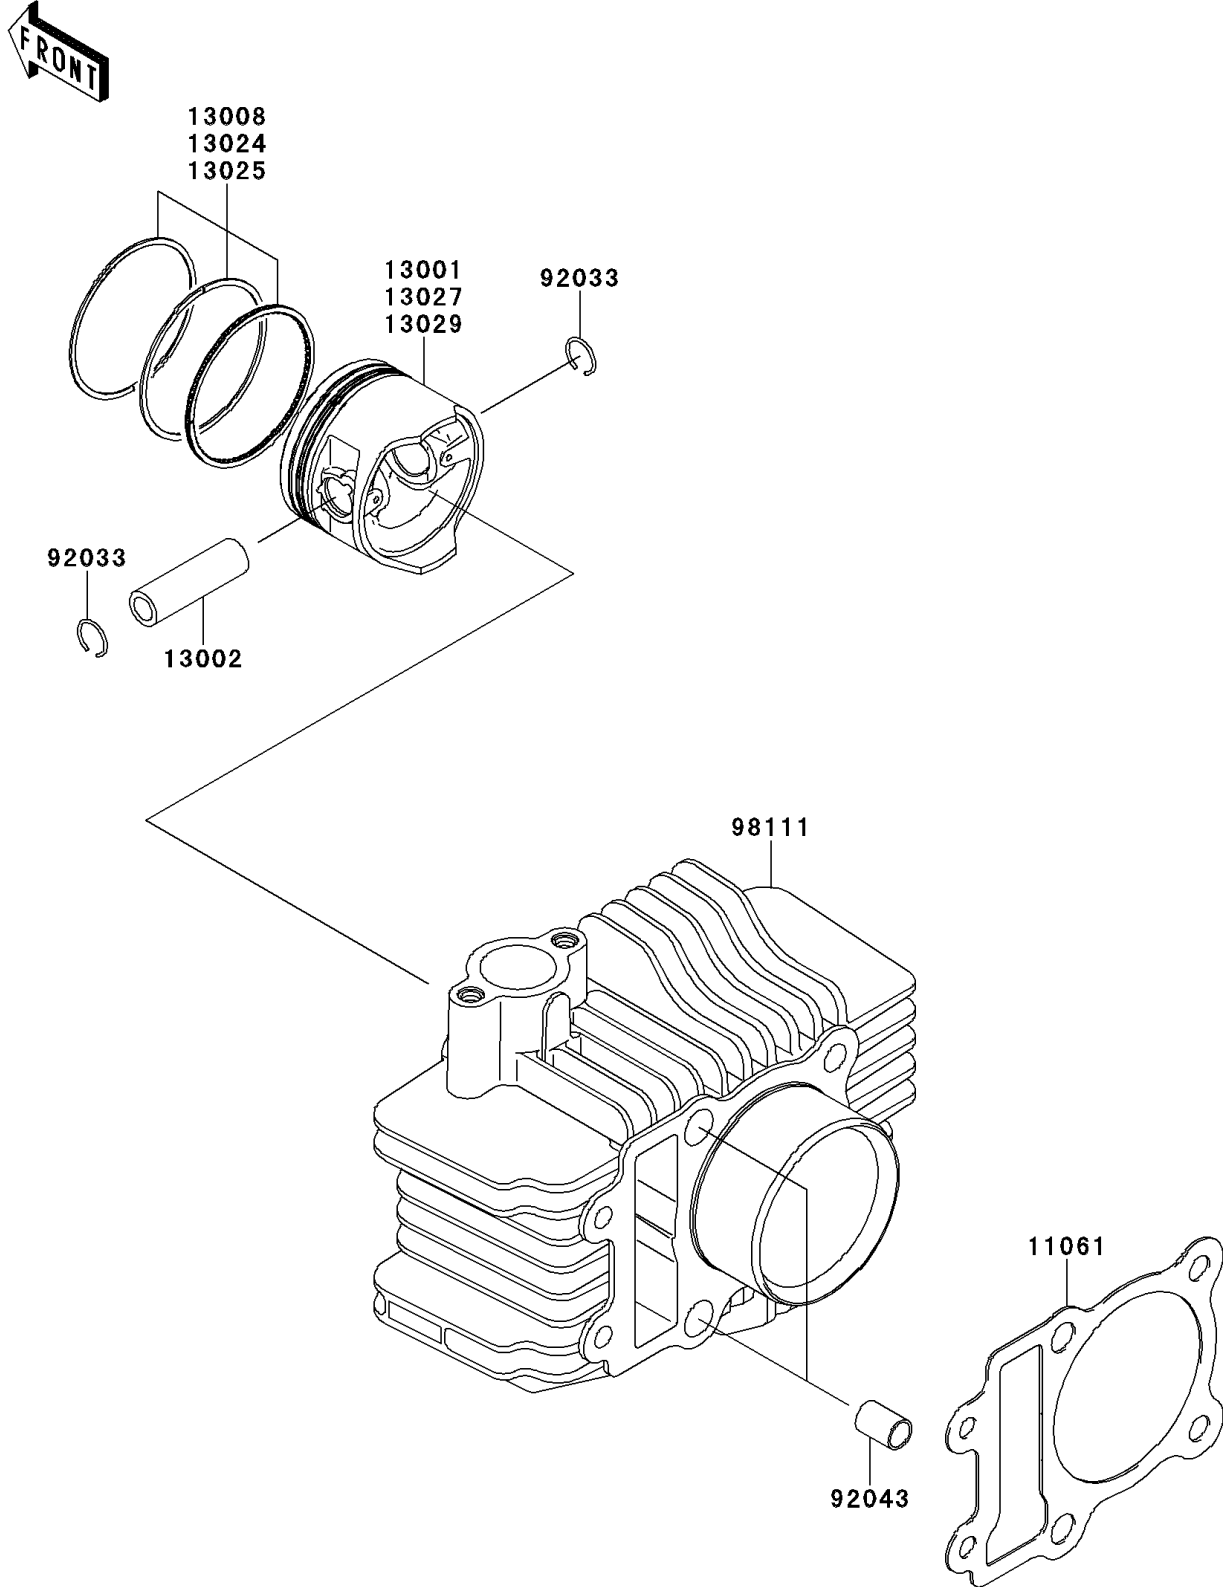

2012 EDGE VR PARTS DIAGRAM

Cylinder/Piston(s)

E1120

2012 EDGE VR PARTS LIST

Cylinder/Piston(s)

ITEM NAME	PART NUMBER	QUANTITY
GASKET,CYLINDER BASE (Ref # 11061)	11061-0256	1
PISTON-ENGINE (Ref # 13001)	13001-0721	1
PIN-PISTON (Ref # 13002)	13002-0031	1
RING-SET-PISTON (Ref # 13008)	13008-0011	1
RING-SET-PISTON LL,O/S 1.00 (Ref # 13024)	13024-0007	1
RING-SET-PISTON L,O/S 0.50 (Ref # 13025)	13025-0008	1
PISTON-ENGINE LL (Ref # 13027)	13027-0053	1
PISTON-ENGINE L (Ref # 13029)	13029-0704	1
RING-SNAP (Ref # 92033)	92033-1072	2
PIN,8.2X10X14 (Ref # 92043)	92043-0100	2
CYLINDER-COMP-ENGINE (Ref # 98111)	98111-0065	1