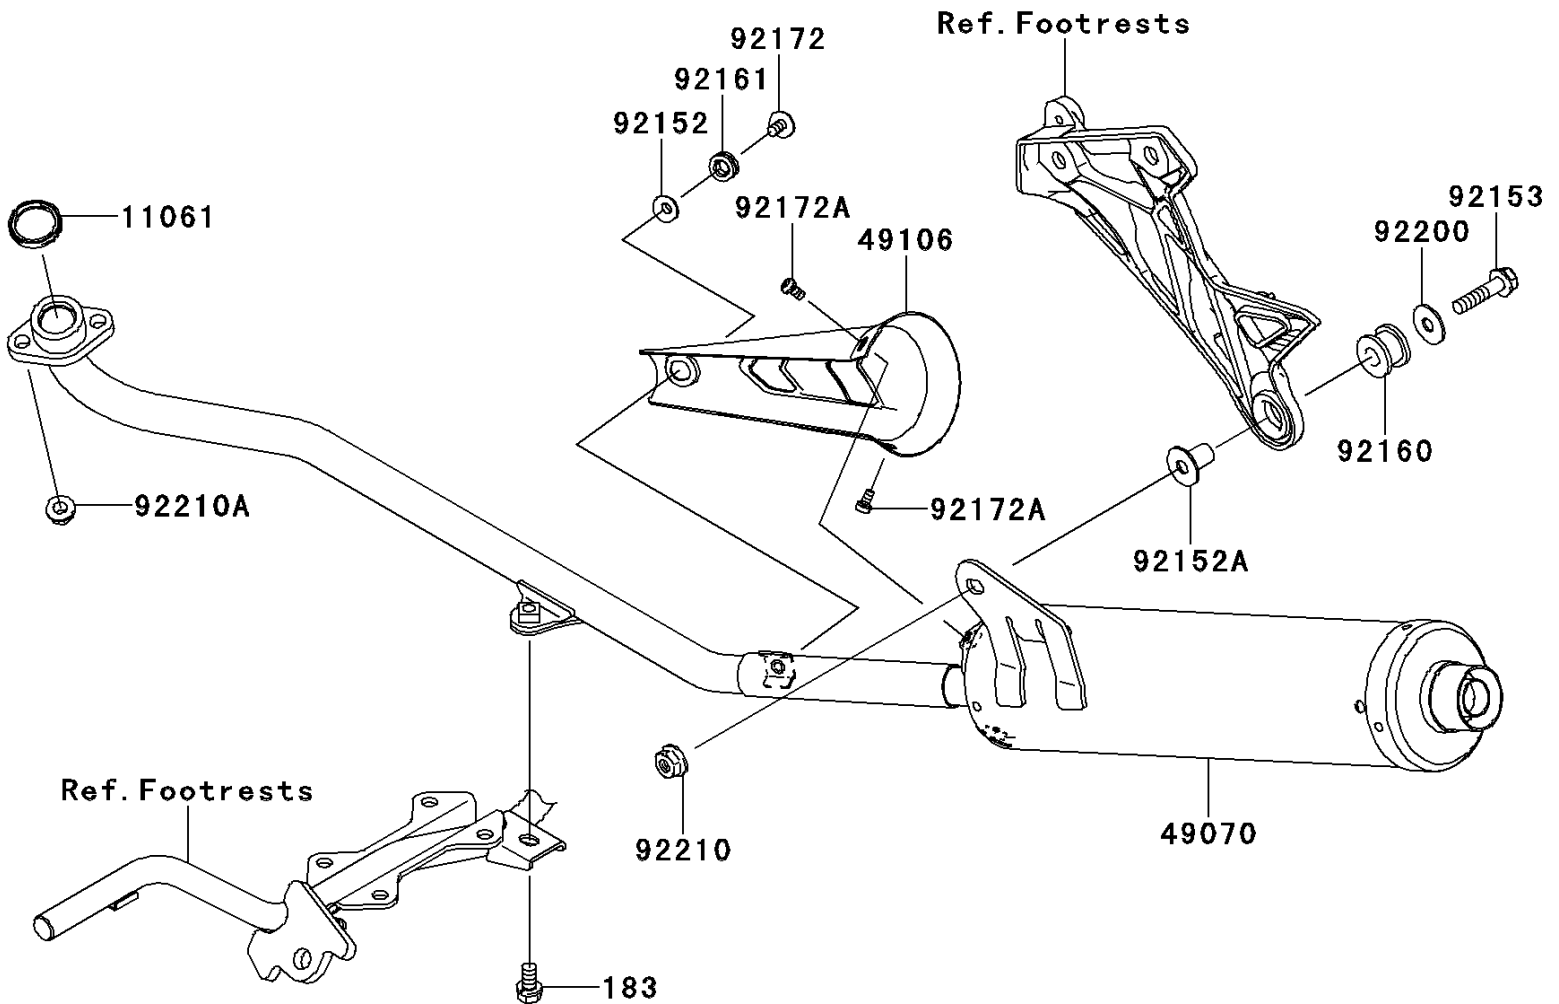

# 2012 EDGE VR PARTS DIAGRAM

Muffler(s)

E1140

## 2012 EDGE VR PARTS LIST

Muffler(s)

ITEM NAME	PART NUMBER	QUANTITY
BOLT-UPSET-WS-SMALL,8X16 (Ref # 183)	183BA0816	1
GASKET,EXHAUST PIPE (Ref # 11061)	11061-0183	1
MUFFLER-COMP (Ref # 49070)	49070-0728	1
COVER-MUFFLER (Ref # 49106)	49106-0109	1
COLLAR (Ref # 92152)	92152-0334	1
COLLAR (Ref # 92152A)	92152-0676	1
BOLT,8X35 (Ref # 92153)	92153-1186	1
DAMPER,MUFFLER MOUNT (Ref # 92160)	92160-1116	1
DAMPER (Ref # 92161)	92161-0306	1
SCREW (Ref # 92172)	92172-0194	1
SCREW,5X10 (Ref # 92172A)	92172-0490	2
WASHER,8.5X24.5X1.6 (Ref # 92200)	92200-0735	1
NUT,8MM (Ref # 92210)	92210-0177	1
NUT,8MM (Ref # 92210A)	92210-0381	2