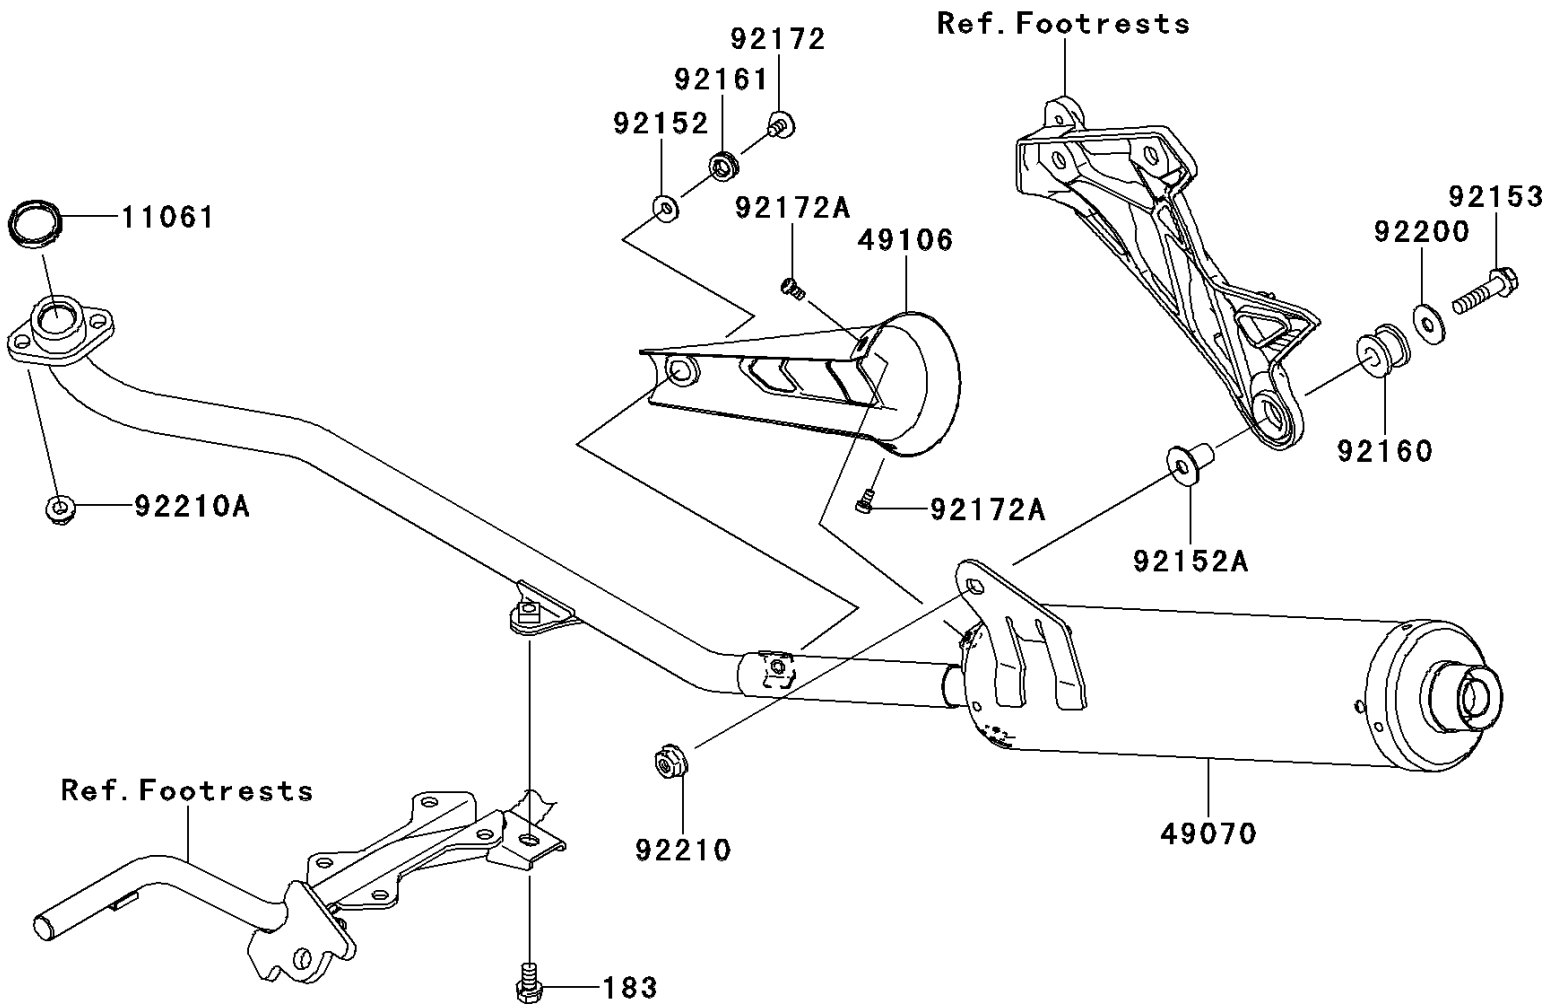

2012 EDGE VR PARTS DIAGRAM

Muffler(s)

E1140

2012 EDGE VR PARTS LIST

Muffler(s)

ITEM NAME	PART NUMBER	QUANTITY
BOLT-UPSET-WS-SMALL,8X16 (Ref # 183)	183BA0816	1
GASKET,EXHAUST PIPE (Ref # 11061)	11061-0183	1
MUFFLER-COMP (Ref # 49070)	49070-0728	1
COVER-MUFFLER (Ref # 49106)	49106-0109	1
COLLAR (Ref # 92152)	92152-0334	1
COLLAR (Ref # 92152A)	92152-0676	1
BOLT,8X35 (Ref # 92153)	92153-1186	1
DAMPER,MUFFLER MOUNT (Ref # 92160)	92160-1116	1
DAMPER (Ref # 92161)	92161-0306	1
SCREW (Ref # 92172)	92172-0194	1
SCREW,5X10 (Ref # 92172A)	92172-0490	2
WASHER,8.5X24.5X1.6 (Ref # 92200)	92200-0735	1
NUT,8MM (Ref # 92210)	92210-0177	1
NUT,8MM (Ref # 92210A)	92210-0381	2