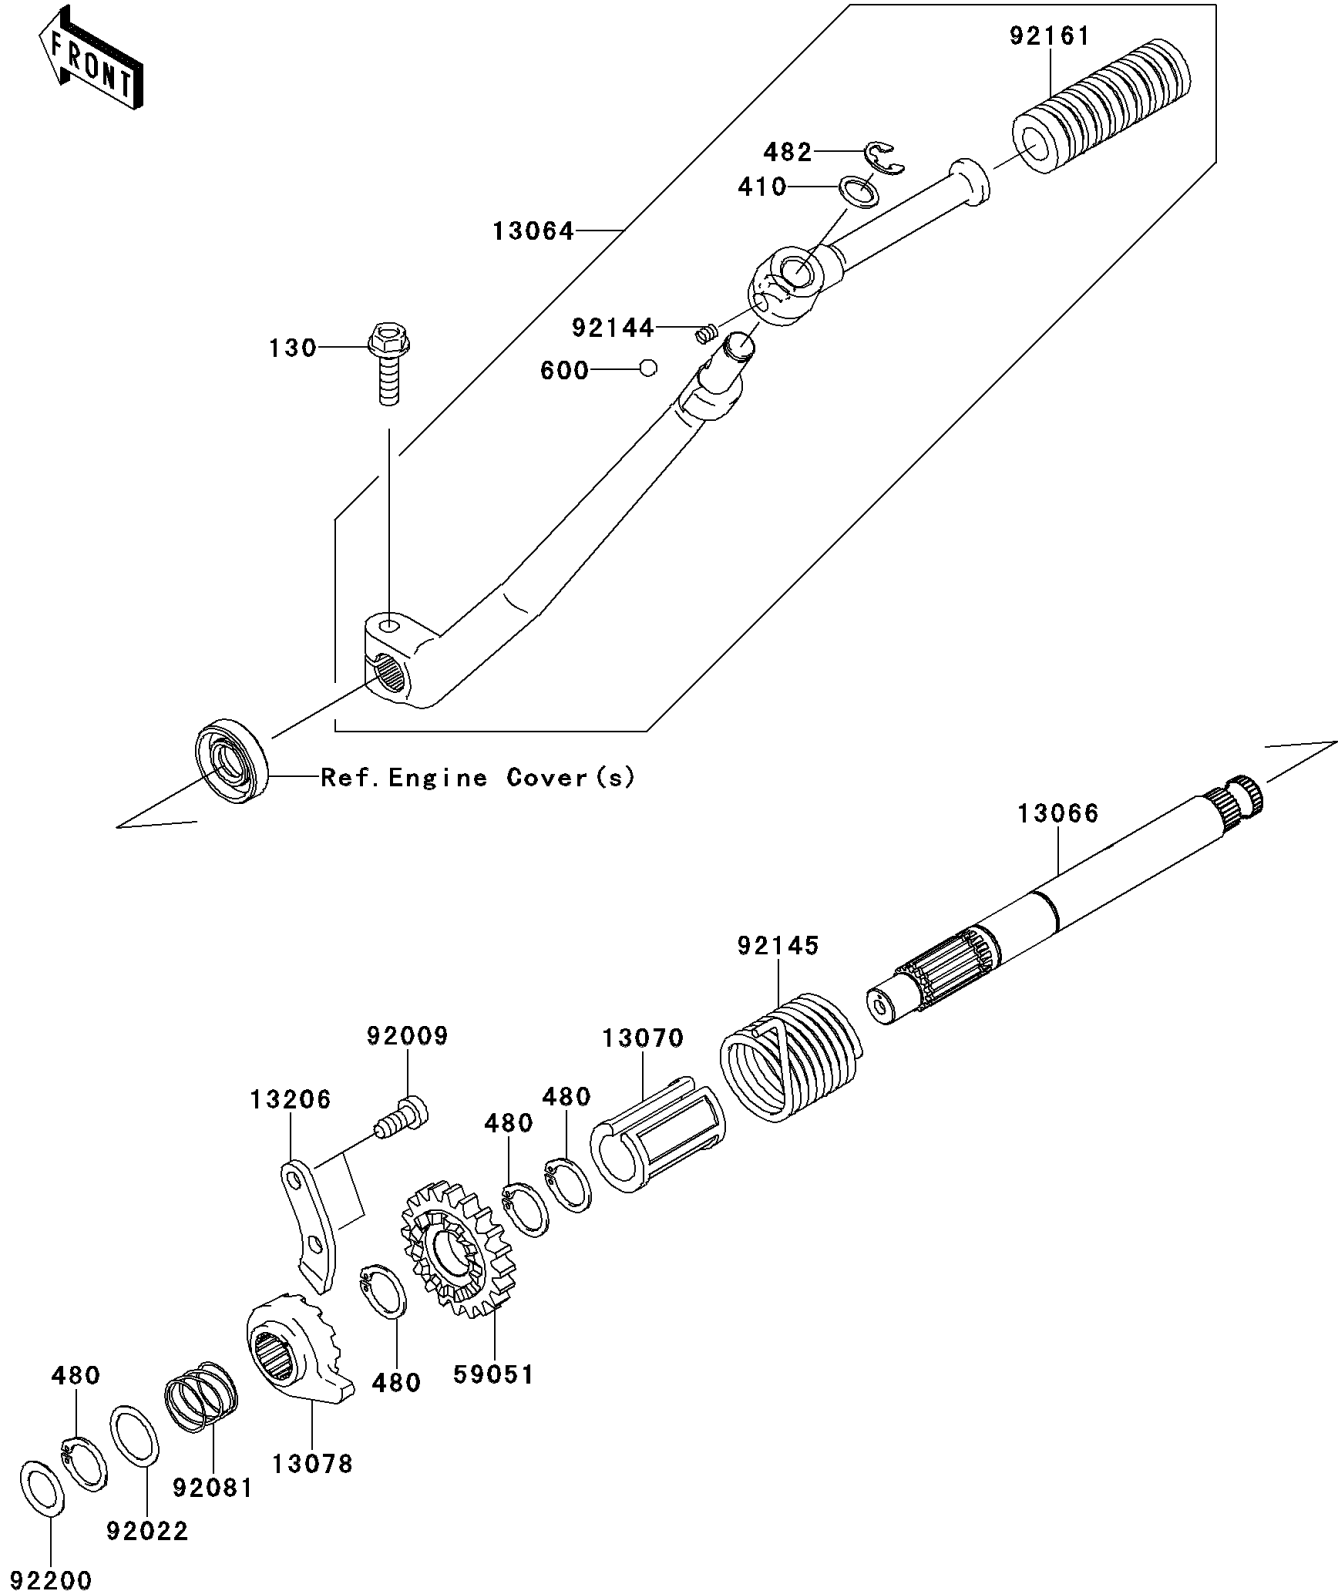

2012 EDGE VR PARTS DIAGRAM

Kickstarter Mechanism

E1340

2012 EDGE VR PARTS LIST

Kickstarter Mechanism

ITEM NAME	PART NUMBER	QUANTITY
BOLT-FLANGED,6X22 (Ref # 130)	130CA0622	1
WASHER-PLAIN-SMALL,10MM (Ref # 410)	410AA1000	1
CIRCLIP-TYPE-C,16MM (Ref # 480)	480J1600	4
CIRCLIP-TYPE-E,8MM (Ref # 482)	482EA8000	1
BALL-STEEL,1/4 (Ref # 600)	600A0800	1
LEVER-ASSY-KICK (Ref # 13064)	13064-0055	1
SHAFT-KICK (Ref # 13066)	13066-0062	1
GUIDE,KICK SHAFT (Ref # 13070)	13070-1035	1
RATCHET (Ref # 13078)	13078-0557	1
GUIDE-KICK (Ref # 13206)	13206-1006	1
GEAR-SPUR (Ref # 59051)	59051-0715	1
SCREW,TAPPING (Ref # 92009)	92009-1104	2
WASHER,16.8X22X0.5 (Ref # 92022)	92022-315	1
SPRING,RATCHET (Ref # 92081)	92081-122	1
SPRING,KICK PEDAL (Ref # 92144)	92144-1791	1
SPRING,KICK STARTER (Ref # 92145)	92145-0626	1
DAMPER (Ref # 92161)	92161-1250	1
WASHER,13.2X20X0.5 (Ref # 92200)	92200-0571	1