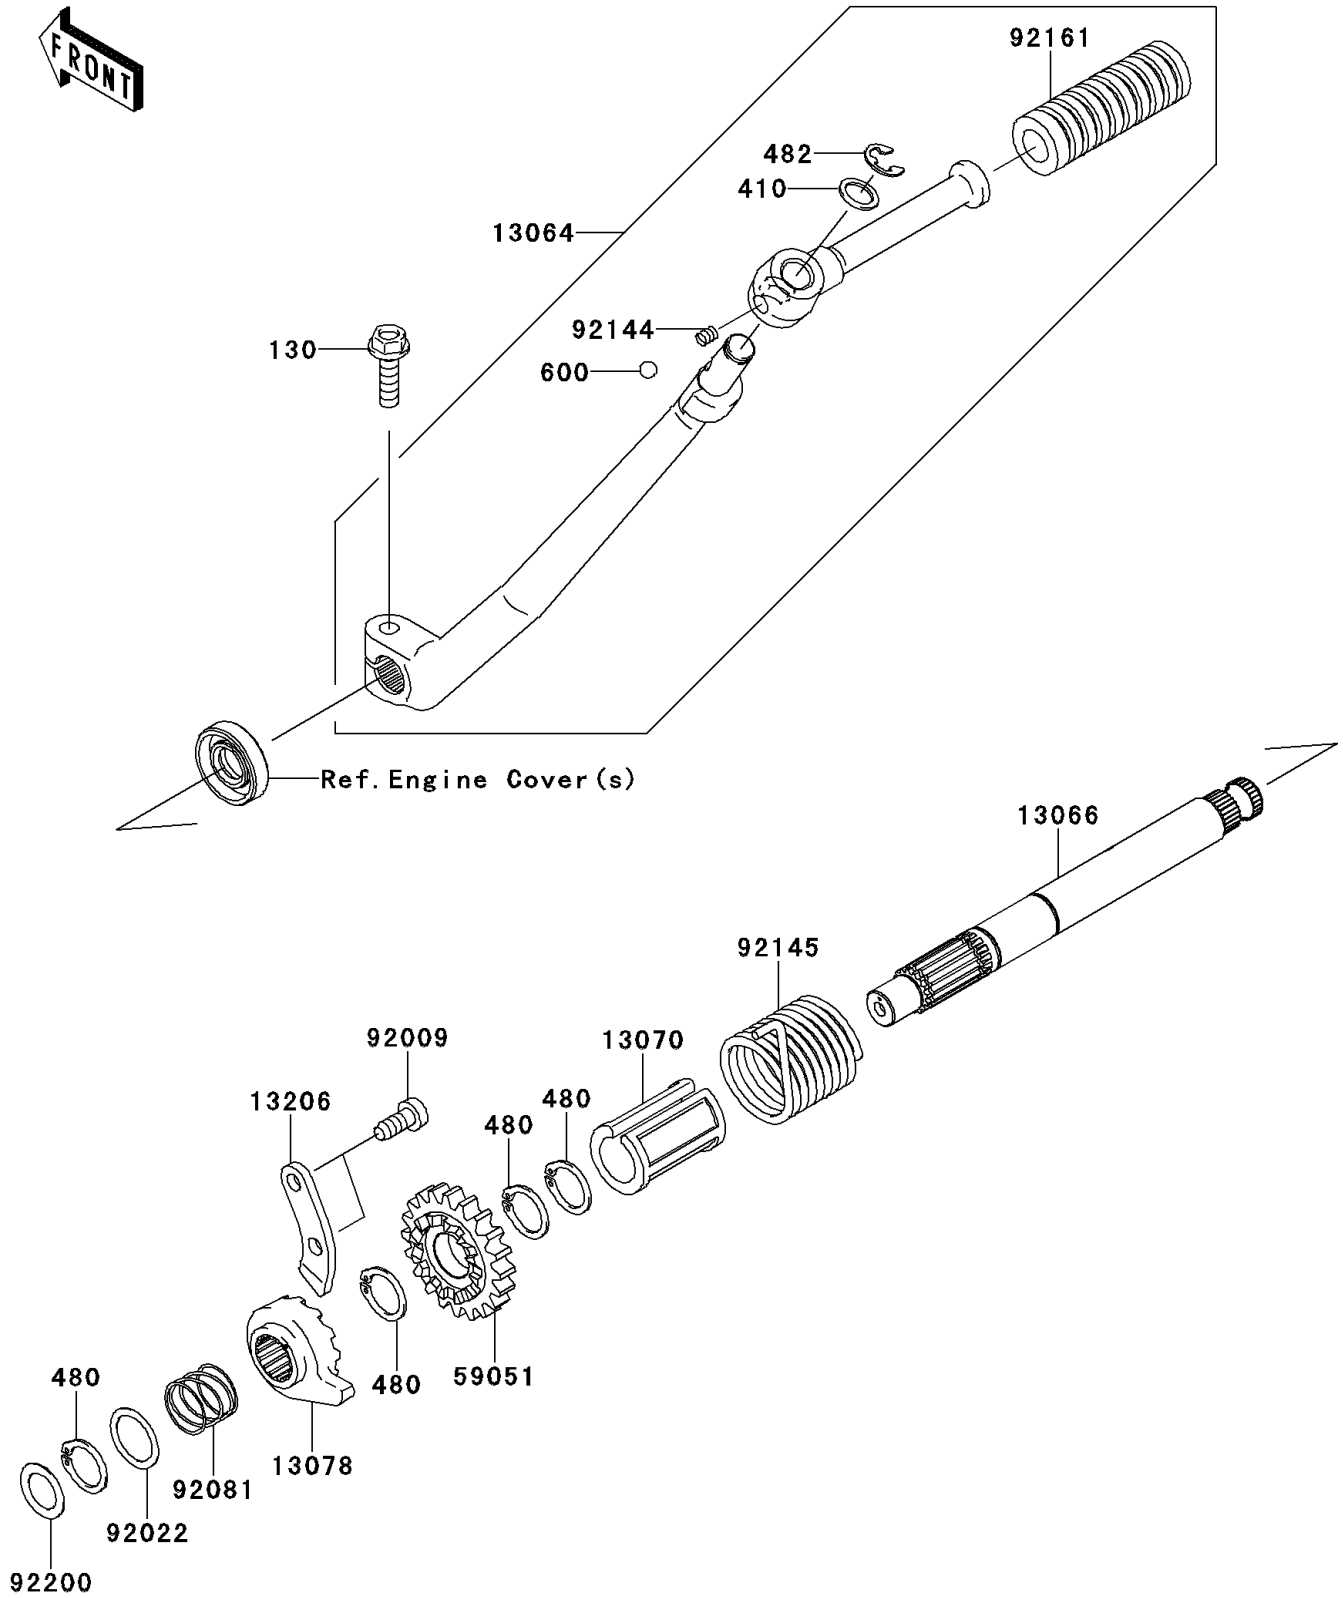

# 2012 EDGE VR PARTS DIAGRAM

Kickstarter Mechanism

E1340

## 2012 EDGE VR PARTS LIST

### Kickstarter Mechanism

ITEM NAME	PART NUMBER	QUANTITY
BOLT-FLANGED,6X22 (Ref # 130)	130CA0622	1
WASHER-PLAIN-SMALL,10MM (Ref # 410)	410AA1000	1
CIRCLIP-TYPE-C,16MM (Ref # 480)	480J1600	4
CIRCLIP-TYPE-E,8MM (Ref # 482)	482EA8000	1
BALL-STEEL,1/4 (Ref # 600)	600A0800	1
LEVER-ASSY-KICK (Ref # 13064)	13064-0055	1
SHAFT-KICK (Ref # 13066)	13066-0062	1
GUIDE,KICK SHAFT (Ref # 13070)	13070-1035	1
RATCHET (Ref # 13078)	13078-0557	1
GUIDE-KICK (Ref # 13206)	13206-1006	1
GEAR-SPUR (Ref # 59051)	59051-0715	1
SCREW,TAPPING (Ref # 92009)	92009-1104	2
WASHER,16.8X22X0.5 (Ref # 92022)	92022-315	1
SPRING,RATCHET (Ref # 92081)	92081-122	1
SPRING,KICK PEDAL (Ref # 92144)	92144-1791	1
SPRING,KICK STARTER (Ref # 92145)	92145-0626	1
DAMPER (Ref # 92161)	92161-1250	1
WASHER,13.2X20X0.5 (Ref # 92200)	92200-0571	1