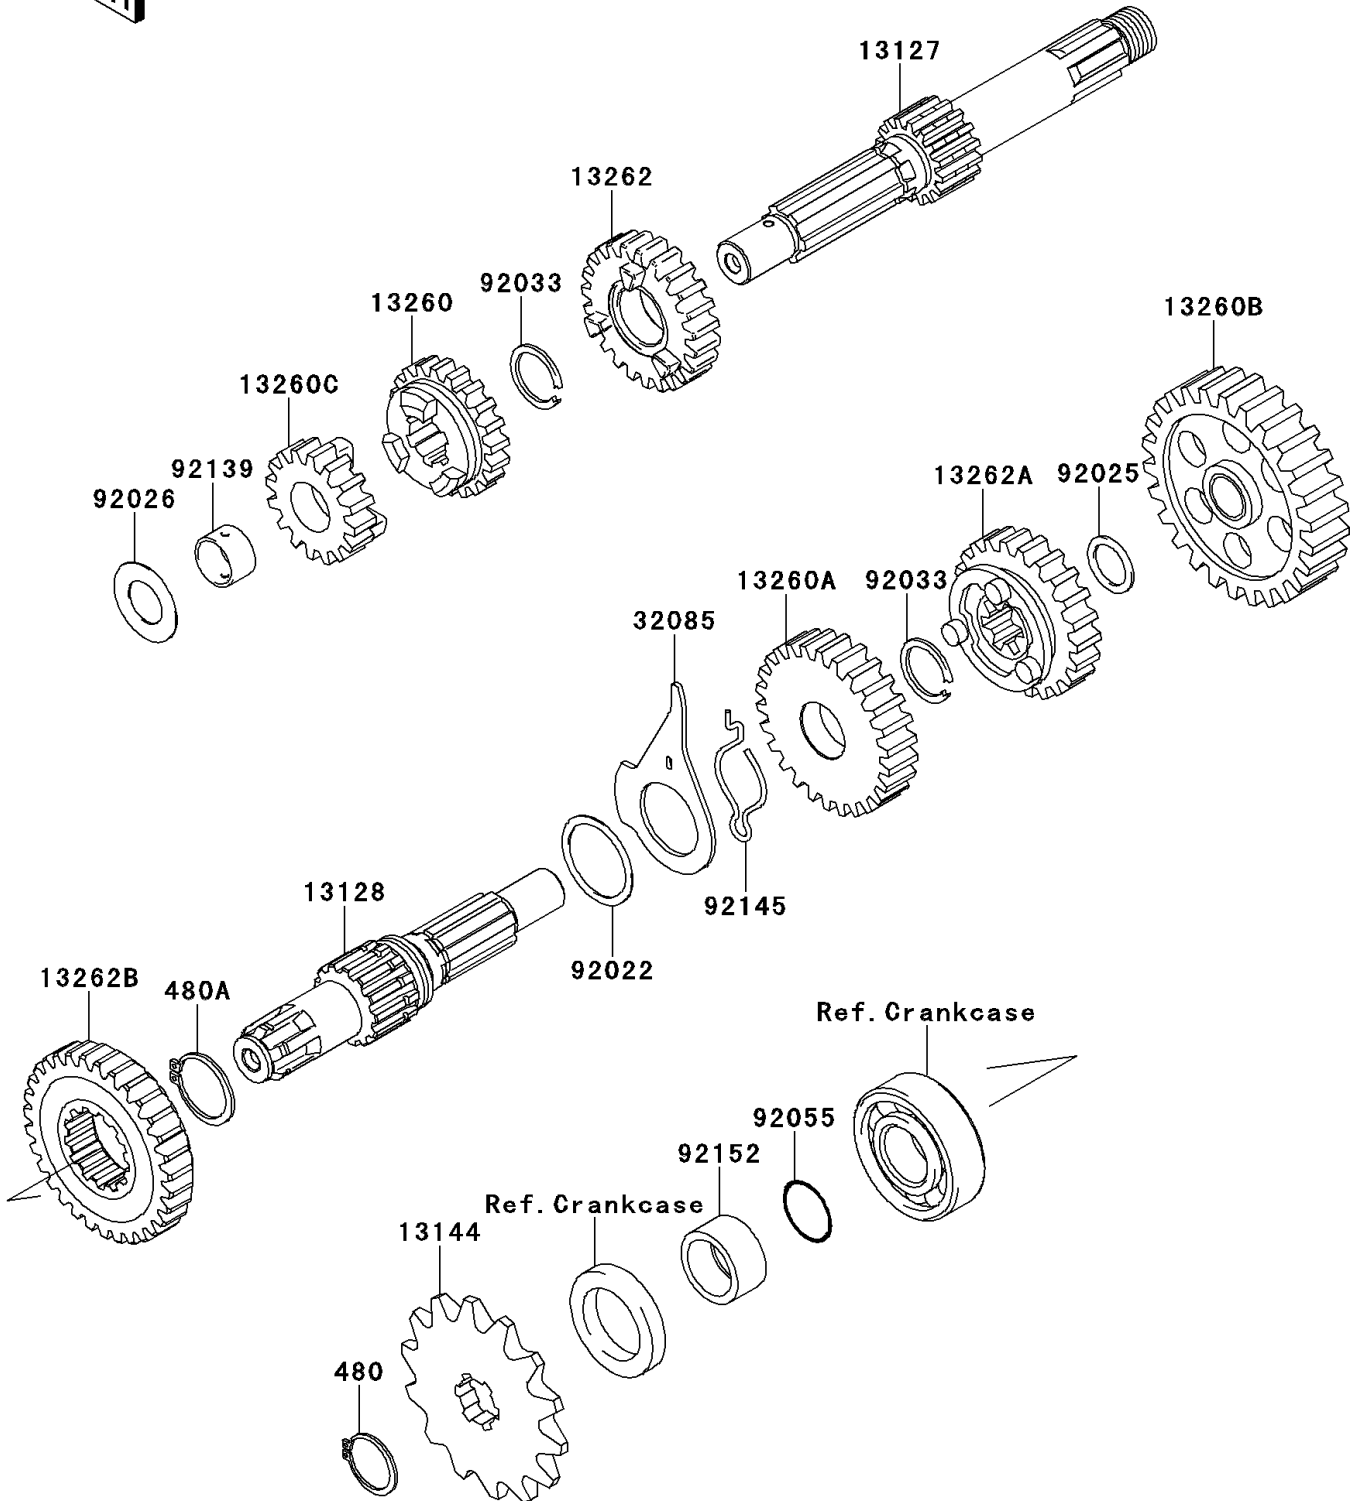

2012 EDGE VR PARTS DIAGRAM

Transmission

E1361

2012 EDGE VR PARTS LIST

Transmission

ITEM NAME	PART NUMBER	QUANTITY
CIRCLIP-TYPE-C,17MM (Ref # 480)	480J1700	1
CIRCLIP-TYPE-C,24MM (Ref # 480A)	480J2400	1
SHAFT-TRANSMISSION INPUT,12T (Ref # 13127)	13127-1280	1
SHAFT-TRANSMISSION OUTPUT (Ref # 13128)	13128-0672	1
SPROCKET-OUTPUT,14T (Ref # 13144)	13144-0556	1
GEAR,INPUT 3RD,20T (Ref # 13260)	13260-1839	1
GEAR,OUTPUT 3RD,27T (Ref # 13260A)	13260-1842	1
GEAR,OUTPUT LOW,36T (Ref # 13260B)	13260-1862	1
GEAR,INPUT 2ND,16T (Ref # 13260C)	13260-1986	1
GEAR,INPUT 4TH,23T (Ref # 13262)	13262-0666	1
GEAR,OUTPUT 4TH,25T (Ref # 13262A)	13262-0667	1
GEAR,OUTPUT 2ND,31T (Ref # 13262B)	13262-0913	1
STOPPER (Ref # 32085)	32085-0194	1
WASHER,22.3X27X0.5 (Ref # 92022)	92022-198	1
SHIM (Ref # 92025)	92025-1280	1
SPACER (Ref # 92026)	92026-1091	1
RING-SNAP,17MM (Ref # 92033)	92033-1060	2
RING-O,16.8MM (Ref # 92055)	92055-1235	1
BUSHING (Ref # 92139)	92139-1102	1
SPRING (Ref # 92145)	92145-0782	1
COLLAR,SPROCKET (Ref # 92152)	92152-0998	1