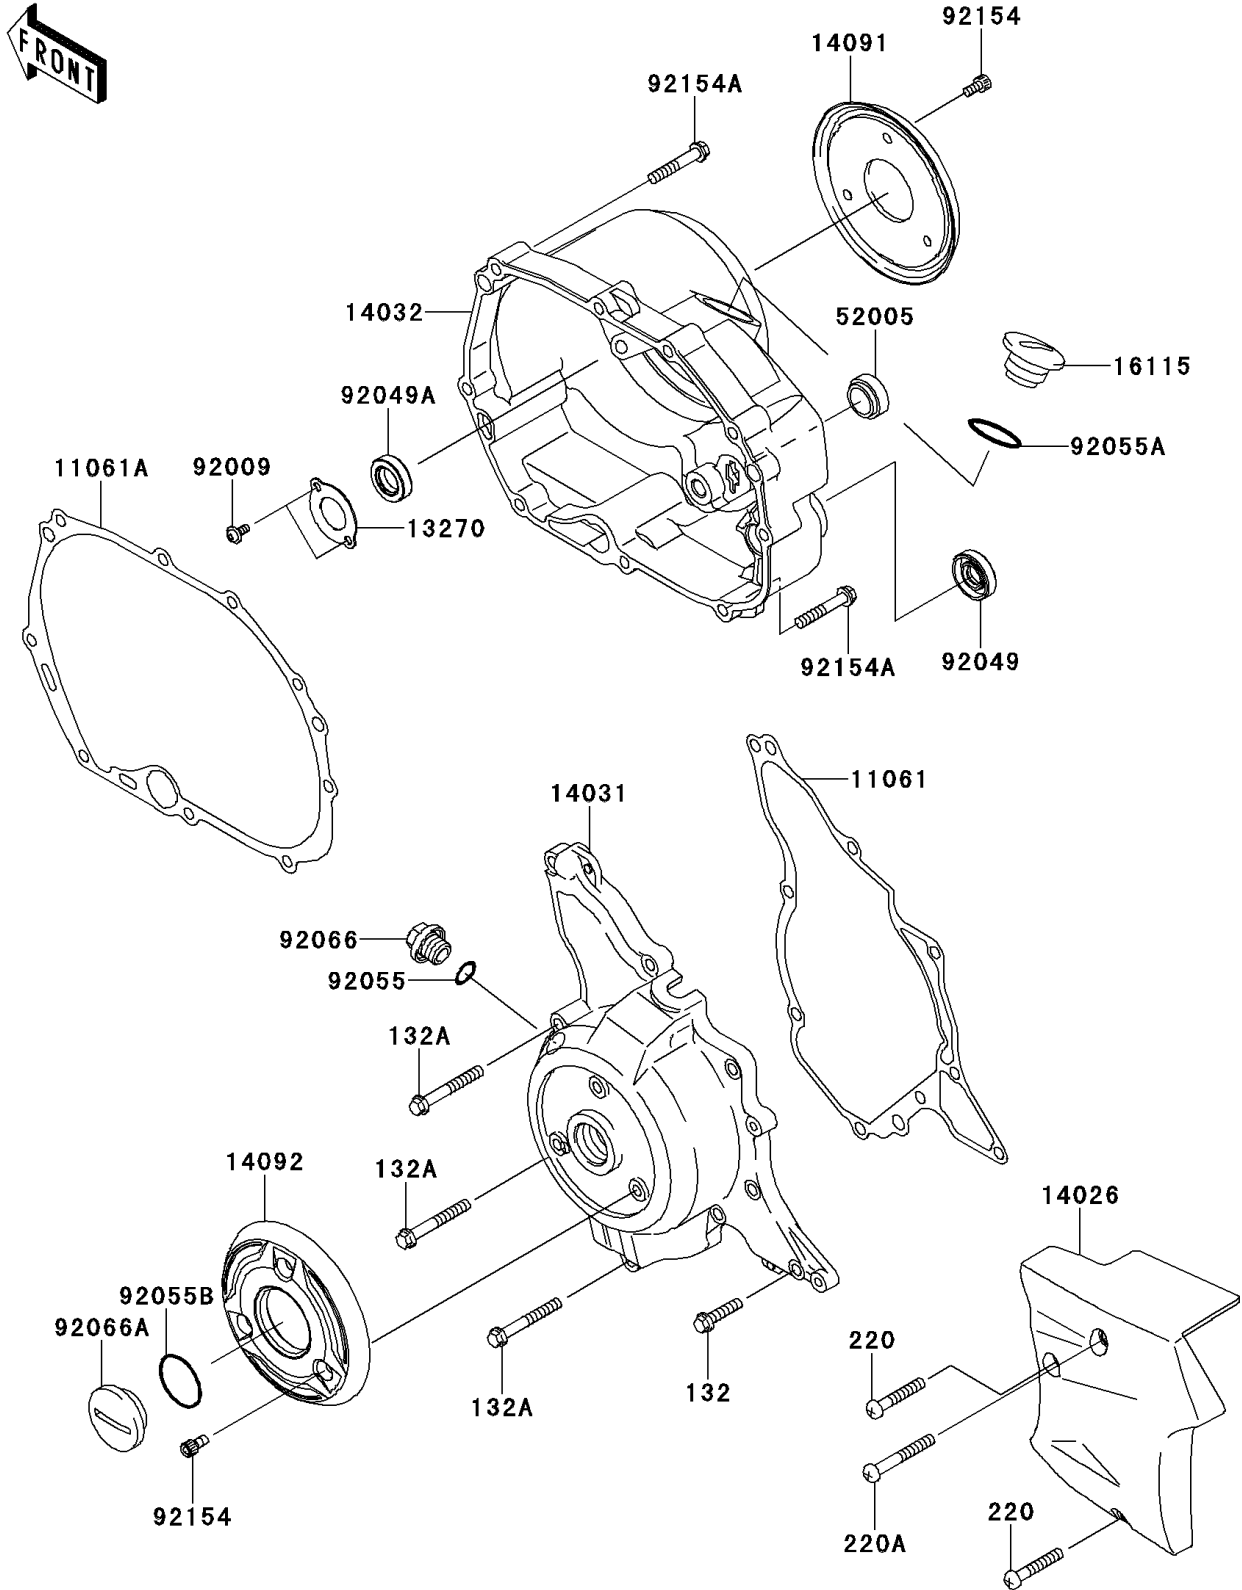

# 2012 EDGE VR PARTS DIAGRAM

Engine Cover(s)

E1431

## 2012 EDGE VR PARTS LIST

### Engine Cover(s)

ITEM NAME	PART NUMBER	QUANTITY
BOLT-FLANGED-SMALL,6X25 (Ref # 132)	132BA0625	6
BOLT-FLANGED-SMALL,6X45 (Ref # 132A)	132BA0645	3
SCREW-PAN-CROS,6X35 (Ref # 220)	220AD0635	2
SCREW-PAN-CROS,6X45 (Ref # 220A)	220AD0645	1
GASKET,GENERATOR COVER (Ref # 11061)	11061-0257	1
GASKET,CLUTCH COVER (Ref # 11061A)	11061-0426	1
PLATE (Ref # 13270)	13270-1800	1
COVER-CHAIN,M.M.GOLD (Ref # 14026)	14026-0073-D3	1
COVER-GENERATOR,M.M.GOLD (Ref # 14031)	14031-0119-D3	1
COVER-CLUTCH,M.M.GOLD (Ref # 14032)	14032-0112-D3	1
COVER,HEAT INSULATOR (Ref # 14091)	14091-1444	1
COVER (Ref # 14092)	14092-0029	1
CAP-OIL FILLER (Ref # 16115)	16115-1067	1
GAUGE,OIL LEVEL (Ref # 52005)	52005-0019	1
SCREW (Ref # 92009)	92009-1745	2
SEAL-OIL,S 12 28 7 HS (Ref # 92049)	92049-0051	1
SEAL-OIL (Ref # 92049A)	92049-1430	1
RING-O,14.8X2.4 (Ref # 92055)	92055-0194	1
RING-O,31.5X2.6 (Ref # 92055A)	92055-049	1
RING-O,25.7X2.4 (Ref # 92055B)	92055-0716	1
PLUG,14X10 (Ref # 92066)	92066-0724	1
PLUG,GENERATOR COVER CAP (Ref # 92066A)	92066-1565	1
BOLT,SOCKET,5X10 (Ref # 92154)	92154-0789	6
BOLT (Ref # 92154A)	92154-1134	9