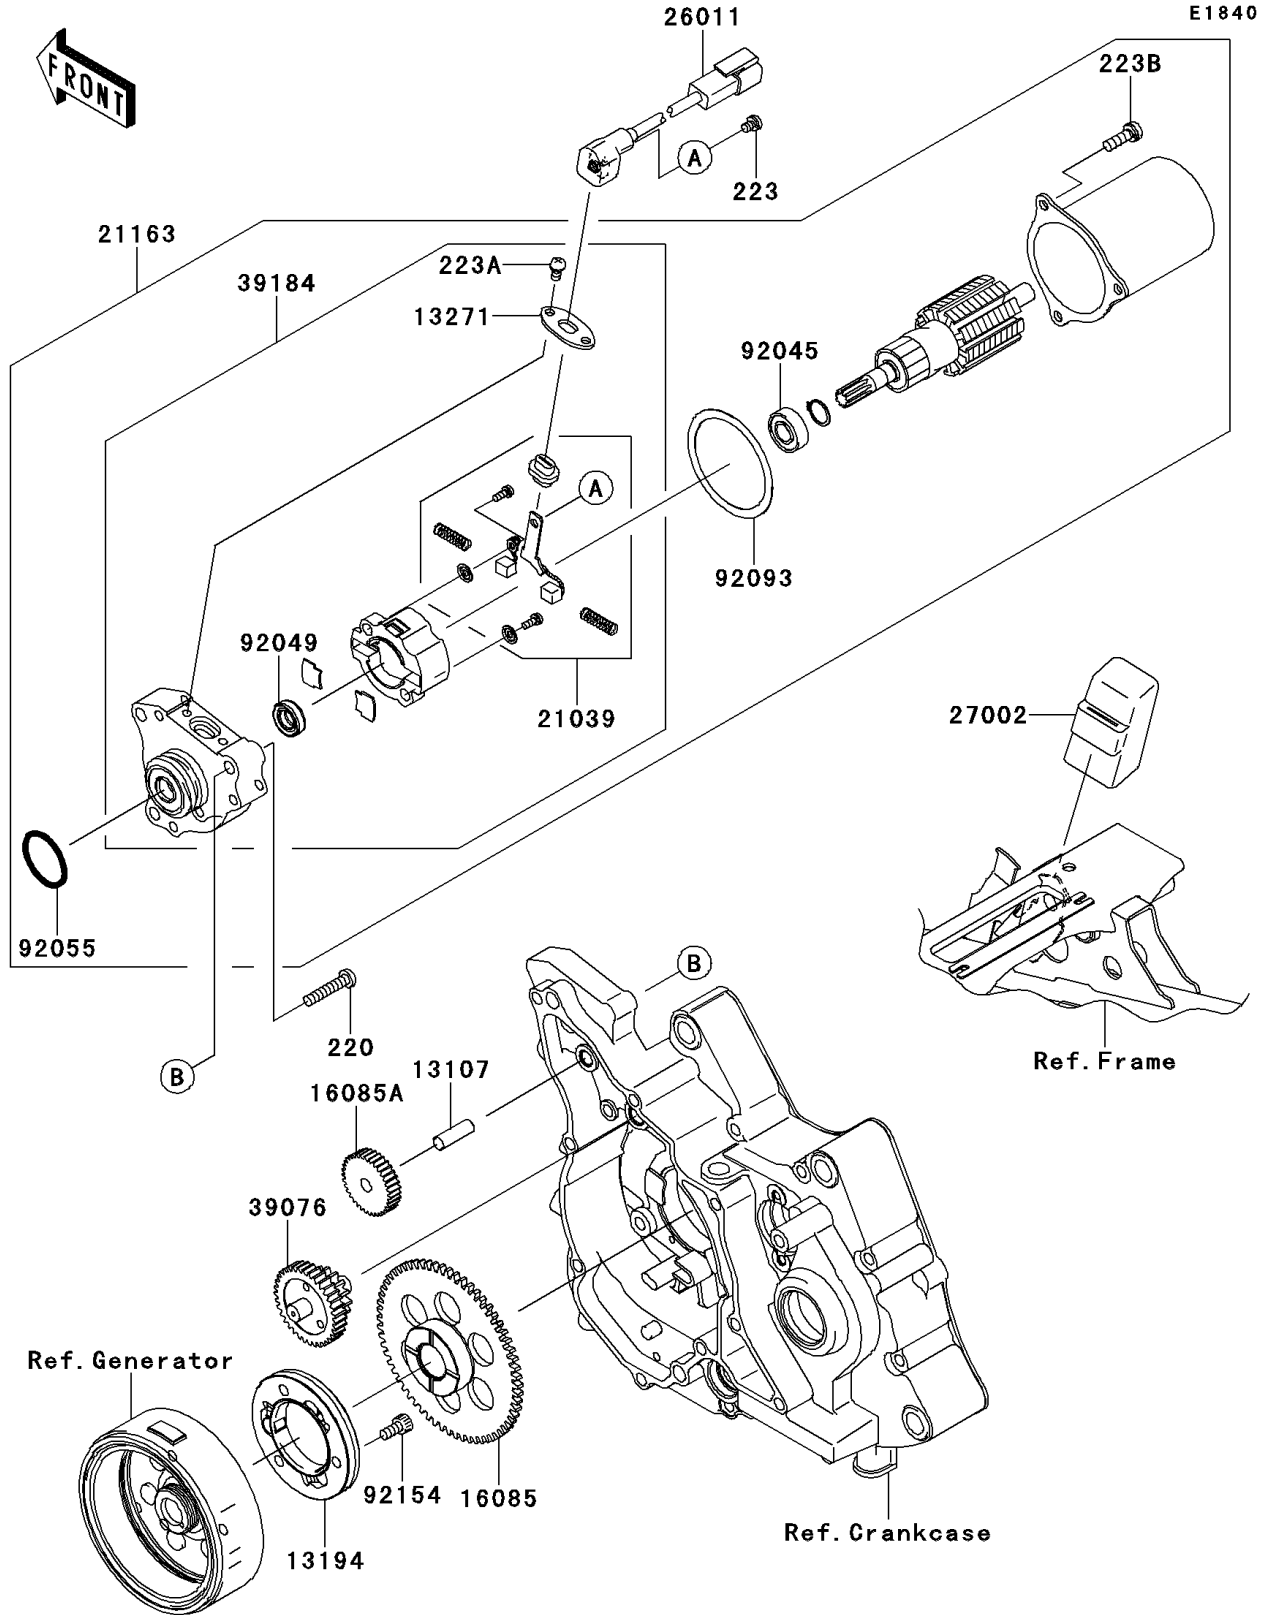

# 2012 EDGE R PARTS DIAGRAM

Starter Motor

## 2012 EDGE R PARTS LIST

### Starter Motor

ITEM NAME	PART NUMBER	QUANTITY
SCREW-PAN-CROS,6X30 (Ref # 220)	220AD0630	3
SCREW-PAN-WS-CROS,4X6 (Ref # 223)	223AA0406	1
SCREW-PAN-WS-CROS,4X8 (Ref # 223A)	223AA0408	2
SCREW-PAN-WS-CROS,5X16 (Ref # 223B)	223AA0516	3
SHAFT,8X25 (Ref # 13107)	13107-1142	1
CLUTCH-ONEWAY (Ref # 13194)	13194-0013	1
PLATE (Ref # 13271)	13271-0674	1
GEAR (Ref # 16085)	16085-0136	1
GEAR,IDLE,45T (Ref # 16085A)	16085-0593	1
BRUSH,STARTER MOTOR(SET) (Ref # 21039)	21039-1067	1
STARTER-ELECTRIC (Ref # 21163)	21163-0713	1
WIRE-LEAD (Ref # 26011)	26011-1819	1
RELAY-ASSY (Ref # 27002)	27002-0018	1
LIMITER (Ref # 39076)	39076-0022	1
BRACKET-ASSY (Ref # 39184)	39184-0014	1
BEARING-BALL,STARTER MOTOR (Ref # 92045)	92045-1349	1
SEAL-OIL,STARTER MOTOR (Ref # 92049)	92049-1465	1
RING-O (Ref # 92055)	92055-1276	1
SEAL,STARTER MOTOR (Ref # 92093)	92093-1079	1
BOLT (Ref # 92154)	92154-0325	3