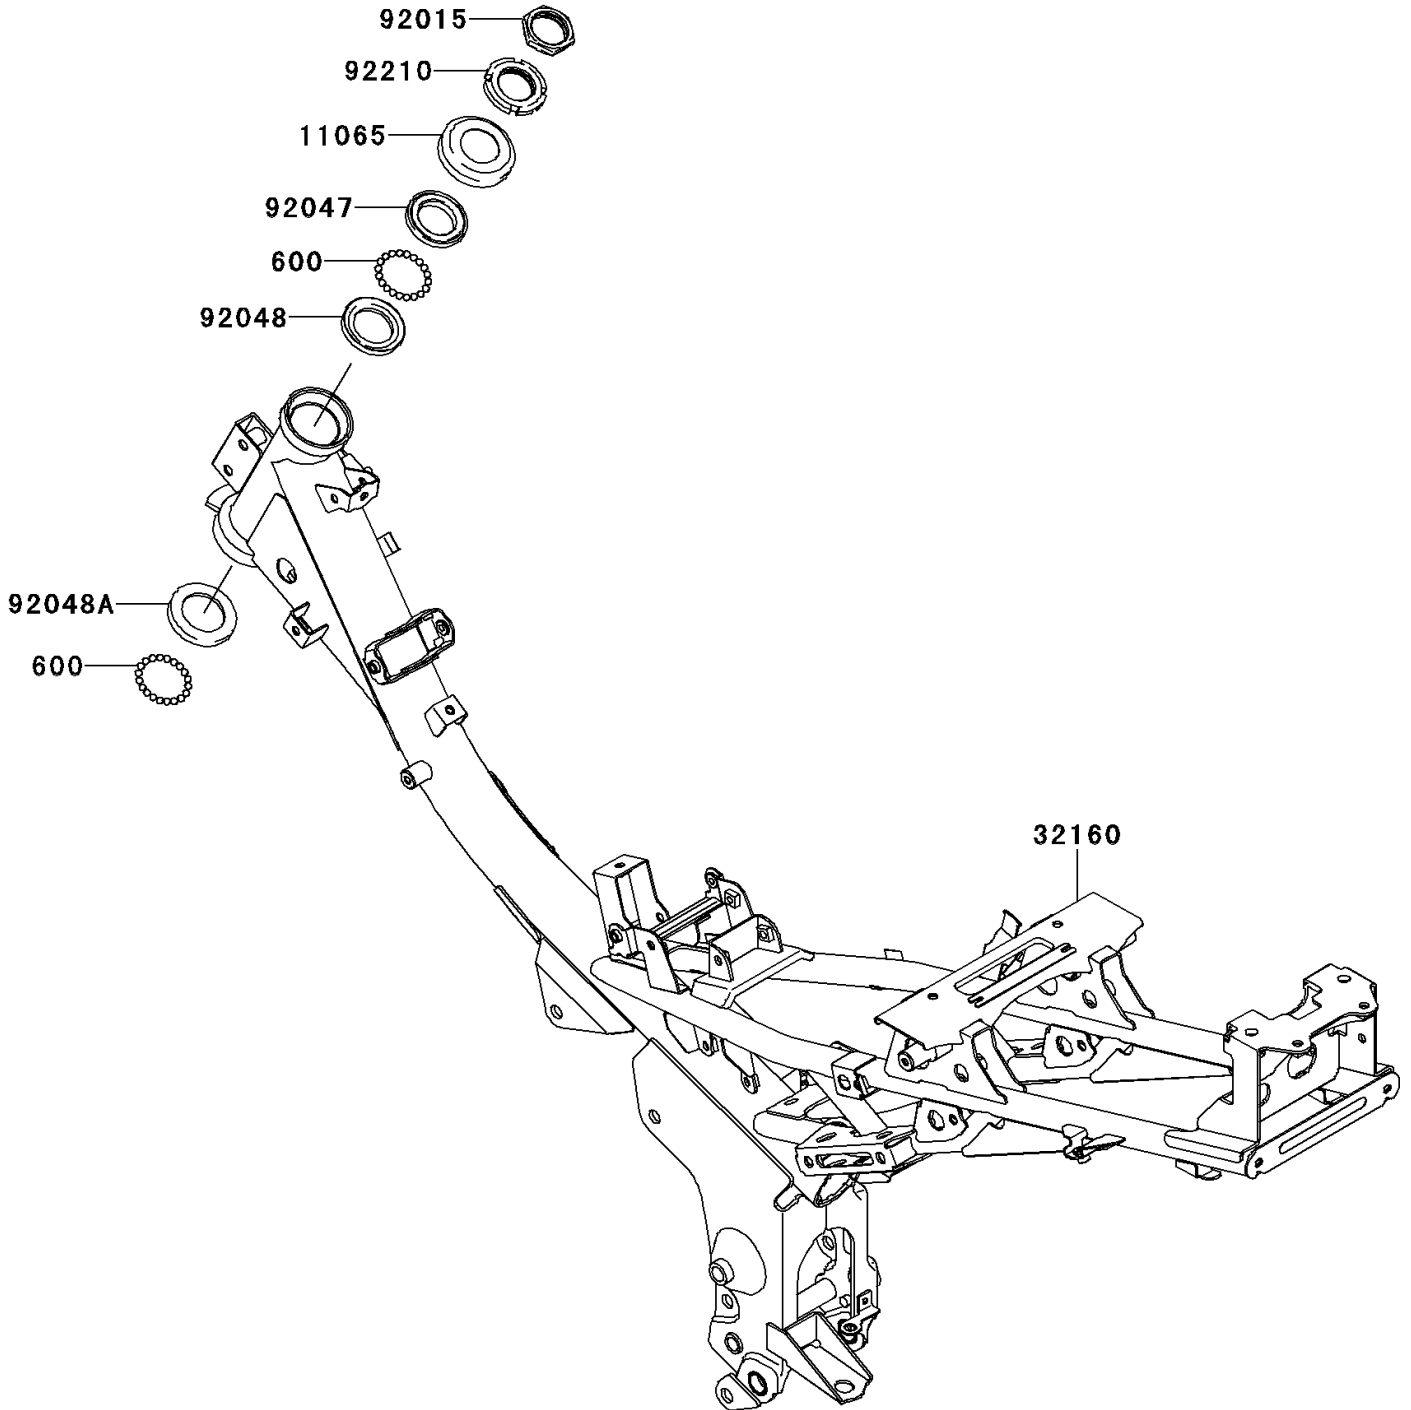

2012 EDGE VR PARTS DIAGRAM

Frame

F2120

2012 EDGE VR PARTS LIST

Frame

ITEM NAME	PART NUMBER	QUANTITY
BALL-STEEL,1/4 (Ref # 600)	600A0800	39
CAP,STEERING STEM (Ref # 11065)	11065-0352	1
FRAME-COMP (Ref # 32160)	32160-0609	1
NUT,30MM (Ref # 92015)	92015-1901	1
RACE,STEERING STEM BEARING (Ref # 92047)	92047-011	1
RACE,STEERING STEM BEARING (Ref # 92048)	92048-006	1
RACE,STEERING STEM BEARING (Ref # 92048A)	92048-008	1
NUT,STEERING STEM,30MM (Ref # 92210)	92210-1378	1