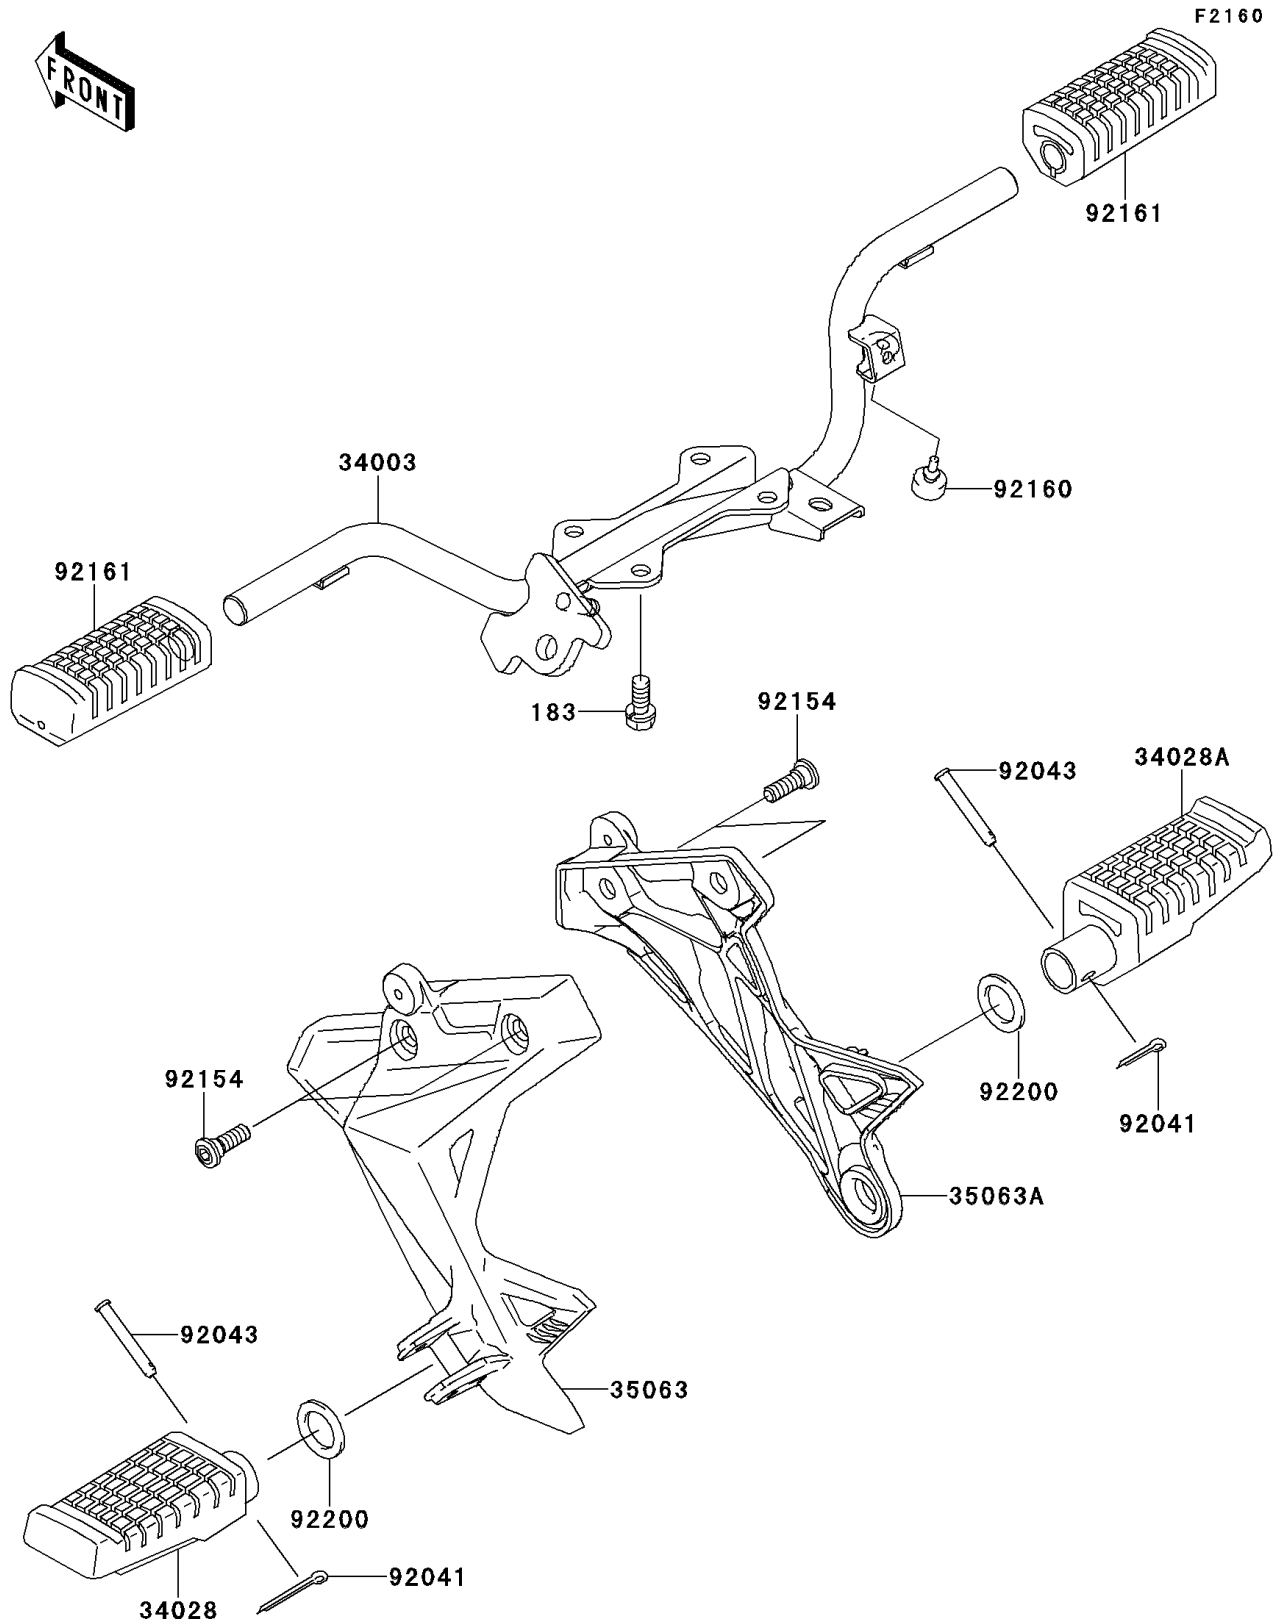

2012 EDGE R PARTS DIAGRAM

Footrests

2012 EDGE R PARTS LIST

Footrests

ITEM NAME	PART NUMBER	QUANTITY
BOLT-UPSET-WS-SMALL,8X20 (Ref # 183)	183BA0820	4
HOLDER-STEP,FR (Ref # 34003)	34003-0123	1
STEP,RR,LH (Ref # 34028)	34028-0155	1
STEP,RR,RH (Ref # 34028A)	34028-0156	1
STAY,RR,LH,P.SILVER (Ref # 35063)	35063-0638-458	1
STAY,RR,RH,P.SILVER (Ref # 35063A)	35063-0639-458	1
COTTER,2.0X15 (Ref # 92041)	92041-0008	2
PIN,6X37 (Ref # 92043)	92043-0045	2
BOLT,SOCKET,8X25 (Ref # 92154)	92154-0194	4
DAMPER,BRAKE STOPPER (Ref # 92160)	92160-1821	1
DAMPER,STEP RUBBER (Ref # 92161)	92161-1251	2
WASHER,20X30X2.3 (Ref # 92200)	92200-0732	2