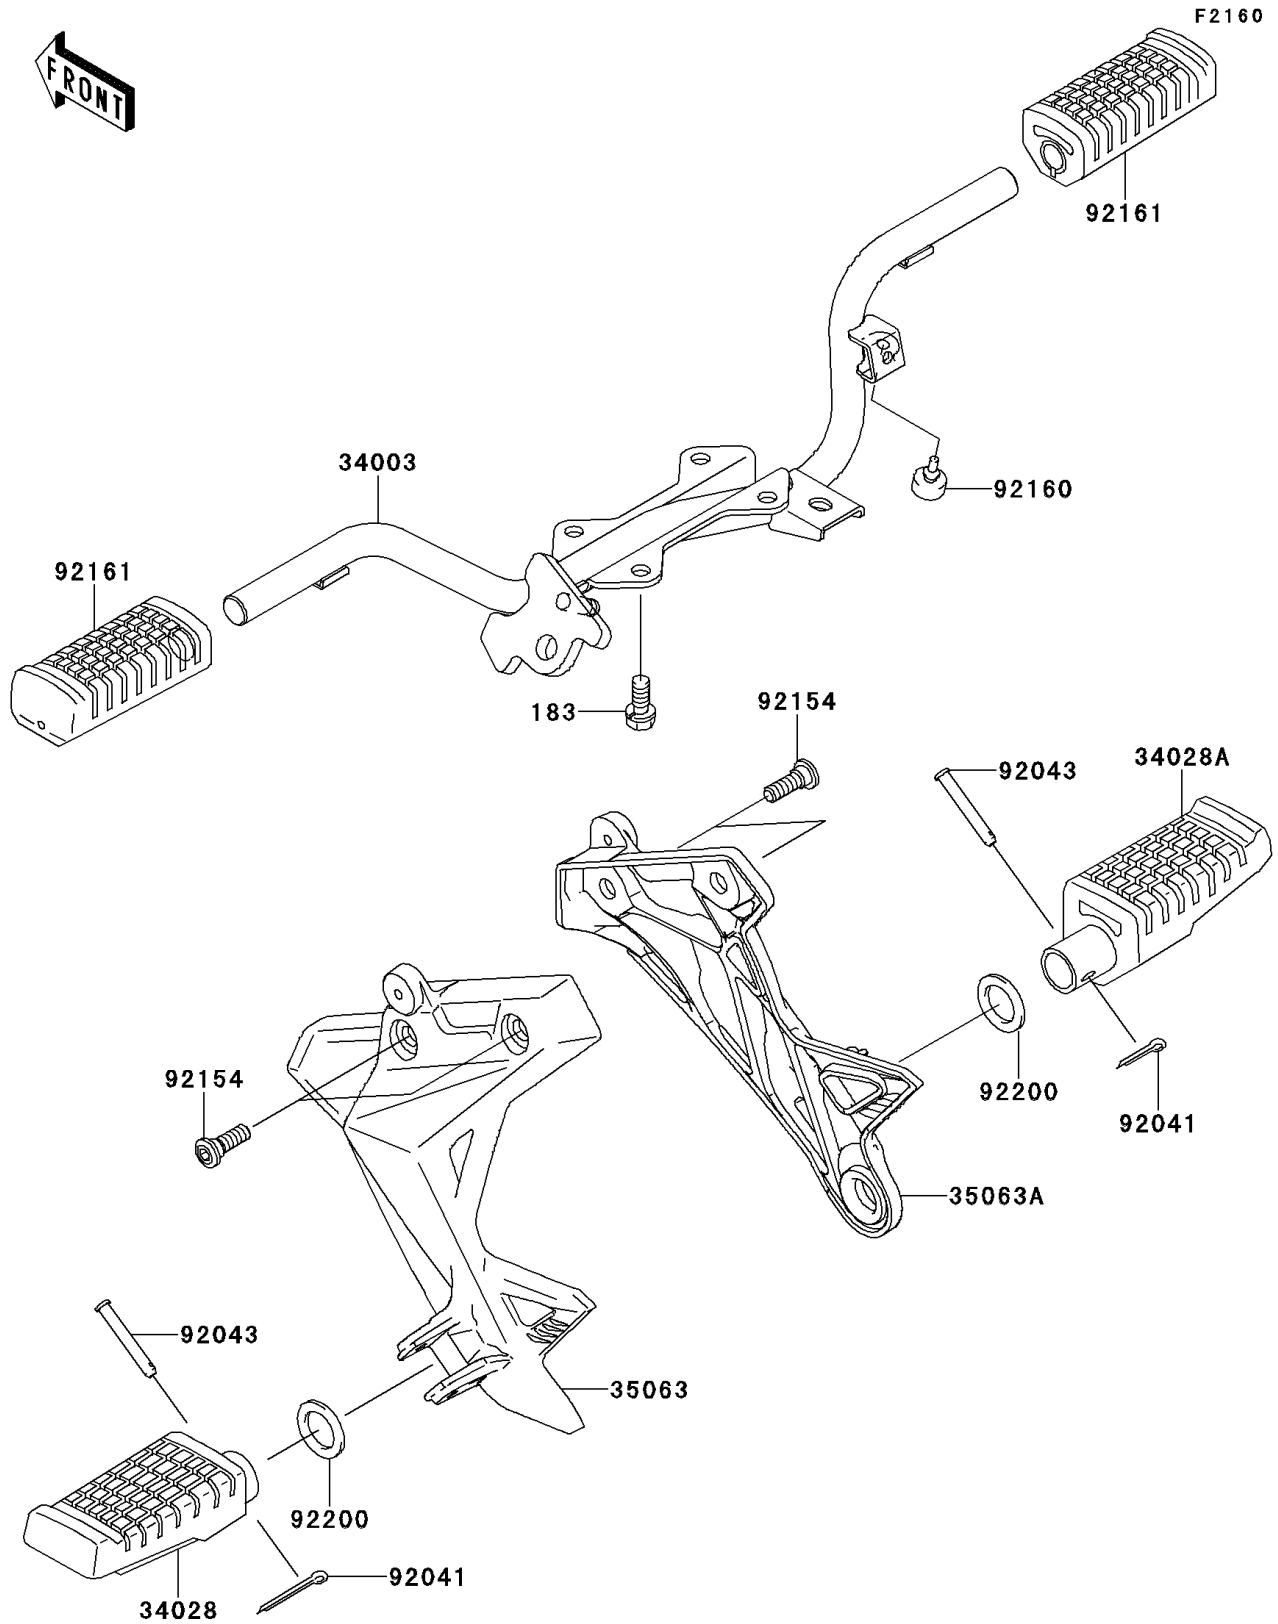

2012 EDGE VR PARTS DIAGRAM

Footrests

2012 EDGE VR PARTS LIST

Footrests

ITEM NAME	PART NUMBER	QUANTITY
BOLT-UPSET-WS-SMALL,8X20 (Ref # 183)	183BA0820	4
HOLDER-STEP,FR (Ref # 34003)	34003-0123	1
STEP,RR,LH (Ref # 34028)	34028-0155	1
STEP,RR,RH (Ref # 34028A)	34028-0156	1
STAY,RR,LH,P.SILVER (Ref # 35063)	35063-0638-458	1
STAY,RR,RH,P.SILVER (Ref # 35063A)	35063-0639-458	1
COTTER,2.0X15 (Ref # 92041)	92041-0008	2
PIN,6X37 (Ref # 92043)	92043-0045	2
BOLT,SOCKET,8X25 (Ref # 92154)	92154-0194	4
DAMPER,BRAKE STOPPER (Ref # 92160)	92160-1821	1
DAMPER,STEP RUBBER (Ref # 92161)	92161-1251	2
WASHER,20X30X2.3 (Ref # 92200)	92200-0732	2