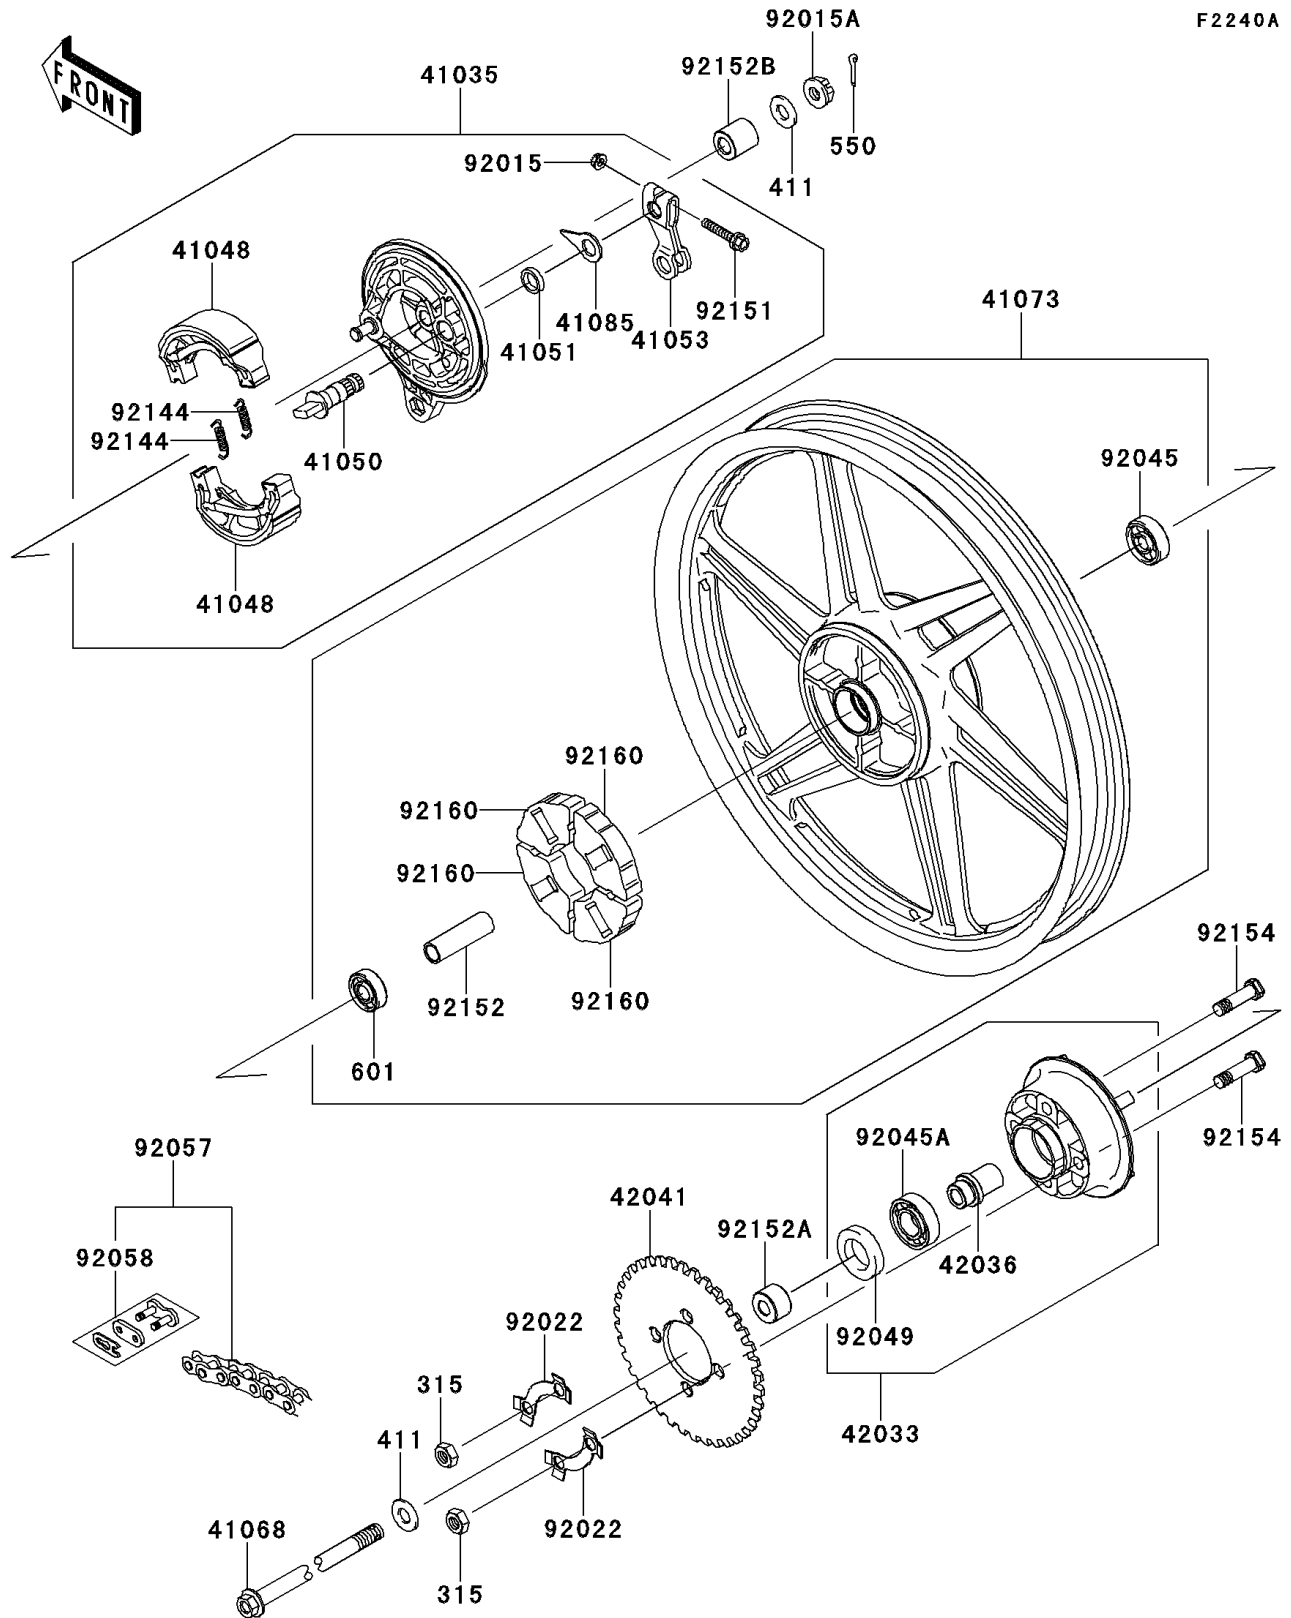

# 2012 EDGE VR PARTS DIAGRAM

Rear Hub(SCF)

F2240A

## 2012 EDGE VR PARTS LIST

### Rear Hub(SCF)

ITEM NAME	PART NUMBER	QUANTITY
NUT-HEX-FINE,10MM (Ref # 315)	315AA1000	4
WASHER-PLAIN,12MM (Ref # 411)	411AA1200	2
PIN-COTTER,3.0X25 (Ref # 550)	550AA3025	1
BEARING-BALL,#6201UG (Ref # 601)	601B6201UG	1
PANEL-ASSY-BRAKE,RR,BLACK (Ref # 41035)	41035-0085-10	1
SHOE-BRAKE (Ref # 41048)	41048-0008	2
CAM-BRAKE (Ref # 41050)	41050-1098	1
SEAL,BRAKE CAM (Ref # 41051)	41051-001	1
LEVER-BRAKE CAM (Ref # 41053)	41053-1089	1
AXLE (Ref # 41068)	41068-0082	1
WHEEL-ASSY,RR,G.BLACK (Ref # 41073)	41073-0570-21V	1
INDICATOR (Ref # 41085)	41085-1079	1
COUPLING-ASSY,RR HUB (Ref # 42033)	42033-0024	1
SLEEVE,RR HUB COUPLING,L=29 (Ref # 42036)	42036-0041	1
SPROCKET-HUB,38T (Ref # 42041)	42041-0112	1
NUT,FLANGED,6MM (Ref # 92015)	92015-1367	1
NUT,CASTLE,12MM (Ref # 92015A)	92015-1870	1
WASHER,LOCK (Ref # 92022)	92022-1705	2
BEARING-BALL,#6301DUC3E (Ref # 92045)	92045-0714	1
BEARING-BALL,#6004UG (Ref # 92045A)	92045-0717	1
SEAL-OIL,S 26 42 8 (Ref # 92049)	92049-1428	1
CHAIN,DRIVE,RK420SBX104L (Ref # 92057)	92057-0162	1
JOINT-CHAIN,DRIVE (Ref # 92058)	92058-0020	1
SPRING,BRAKE SHOE (Ref # 92144)	92144-1907	2
BOLT,FLANGED,6X34 (Ref # 92151)	92151-1209	1
COLLAR,RR BRAKE DRUM,L=58 (Ref # 92152)	92152-0354	1
COLLAR,RR AXLE,LH,L=17 (Ref # 92152A)	92152-0452	1
COLLAR,12.2X24X25 (Ref # 92152B)	92152-0806	1
BOLT,10X36 (Ref # 92154)	92154-0770	4

## 2012 EDGE VR PARTS LIST

Rear Hub(SCF)

ITEM NAME	PART NUMBER	QUANTITY
DAMPER,SHOCK,RR HUB (Ref # 92160)	92160-1627	4