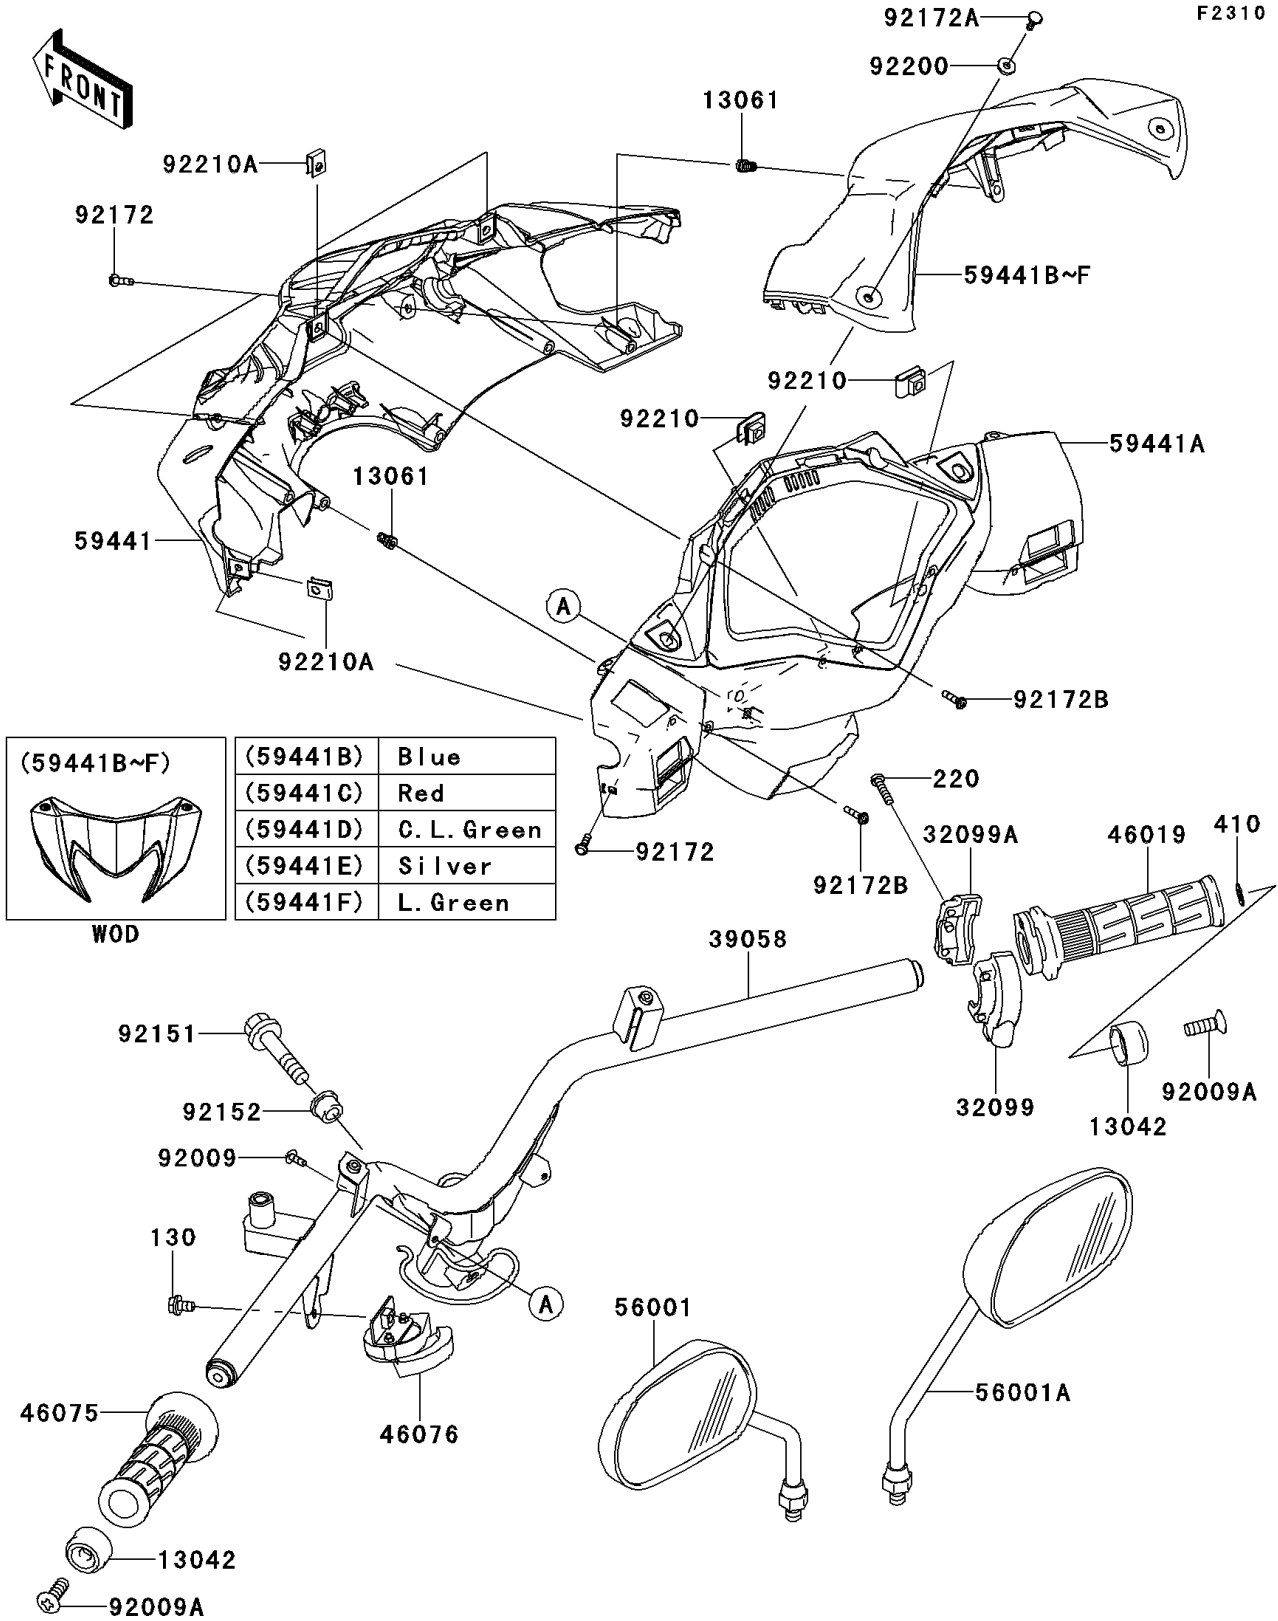

# 2012 EDGE VR PARTS DIAGRAM

Handlebar

## 2012 EDGE VR PARTS LIST

### Handlebar

ITEM NAME	PART NUMBER	QUANTITY
BOLT-FLANGED,6X10 (Ref # 130)	130BB0610	1
SCREW-PAN-CROSS,5X20 (Ref # 220)	220F0520	2
WASHER-PLAIN-SMALL,8MM (Ref # 410)	410AA0800	AR
WEIGHT,HANDLE (Ref # 13042)	13042-0023	2
BOSS (Ref # 13061)	13061-0384	7
CASE,THROTTLE,RR (Ref # 32099)	32099-0008	1
CASE,THROTTLE,FR (Ref # 32099A)	32099-0012	1
HANDLE-COMP (Ref # 39058)	39058-0062	1
GRIP-ASSY,THROTTLE (Ref # 46019)	46019-0061	1
GRIP,LH (Ref # 46075)	46075-0007	1
LEVER-ASSY-GRIP,CHOKE (Ref # 46076)	46076-0071	1
MIRROR-ASSY,LH (Ref # 56001)	56001-0176	1
MIRROR-ASSY,RH (Ref # 56001A)	56001-0177	1
COVER-HANDLE,FR,F.BLACK (Ref # 59441)	59441-0036-6Z	1
COVER-HANDLE,RR,F.BLACK (Ref # 59441A)	59441-0037-6Z	1
COVER-HANDLE,TOP,P.RED (Ref # 59441C)	59441-0038-21F	1
COVER-HANDLE,TOP,M.SILVER (Ref # 59441E)	59441-0038-34G	1
COVER-HANDLE,TOP,L.GREEN (Ref # 59441F)	59441-0038-777	1
SCREW,TAPPING,4X12,BLACK (Ref # 92009)	92009-1142	2
SCREW,8X25 (Ref # 92009A)	92009-1717	2
BOLT,FLANGED,10X45 (Ref # 92151)	92151-1413	1
COLLAR (Ref # 92152)	92152-1106	1
SCREW,4X12 (Ref # 92172)	92172-0442	3
SCREW,4X12 (Ref # 92172A)	92172-0451	2
SCREW,4X16 (Ref # 92172B)	92172-1066	7
WASHER,4X9.5X1 (Ref # 92200)	92200-0546	2
NUT,6MM (Ref # 92210)	92210-0218	2
NUT (Ref # 92210A)	92210-0339	3