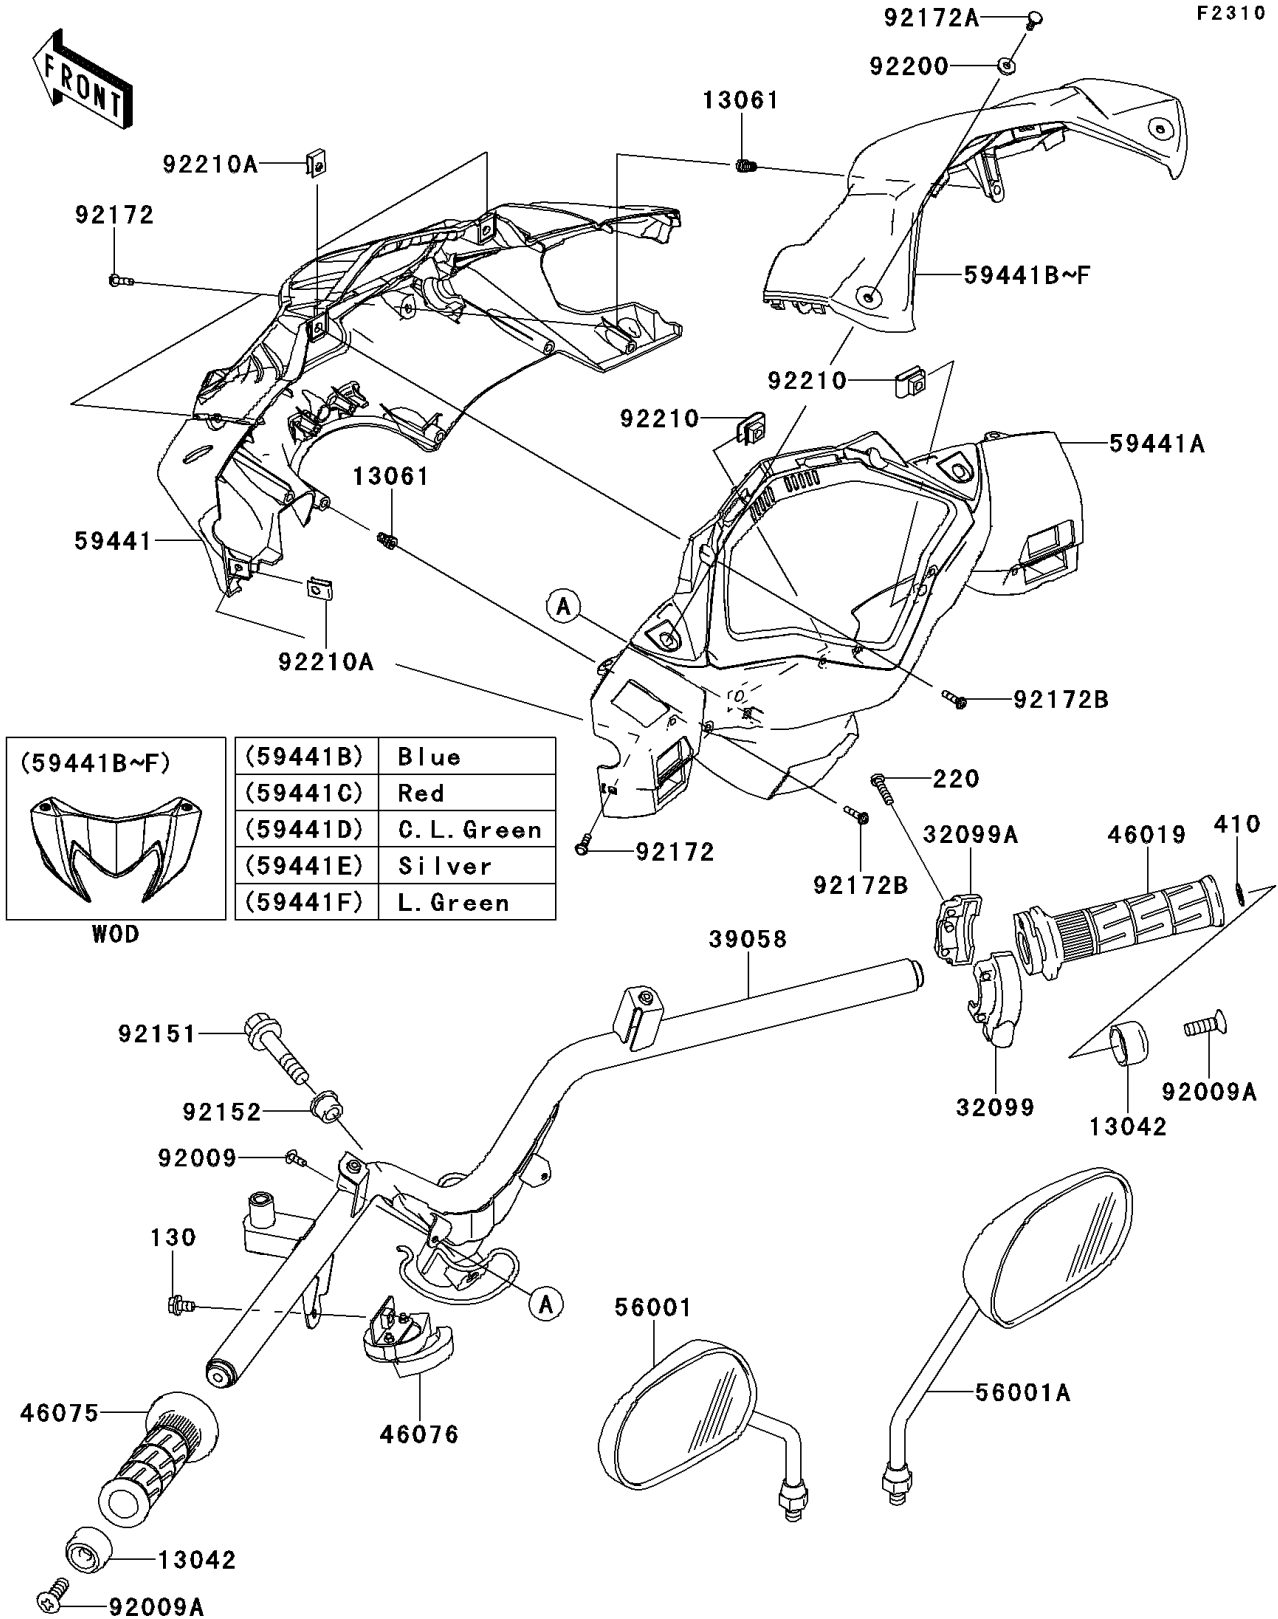

2012 EDGE VR PARTS DIAGRAM

Handlebar

2012 EDGE VR PARTS LIST

Handlebar

ITEM NAME	PART NUMBER	QUANTITY
BOLT-FLANGED,6X10 (Ref # 130)	130BB0610	1
SCREW-PAN-CROSS,5X20 (Ref # 220)	220F0520	2
WASHER-PLAIN-SMALL,8MM (Ref # 410)	410AA0800	AR
WEIGHT,HANDLE (Ref # 13042)	13042-0023	2
BOSS (Ref # 13061)	13061-0384	7
CASE,THROTTLE,RR (Ref # 32099)	32099-0008	1
CASE,THROTTLE,FR (Ref # 32099A)	32099-0012	1
HANDLE-COMP (Ref # 39058)	39058-0062	1
GRIP-ASSY,THROTTLE (Ref # 46019)	46019-0061	1
GRIP,LH (Ref # 46075)	46075-0007	1
LEVER-ASSY-GRIP,CHOKE (Ref # 46076)	46076-0071	1
MIRROR-ASSY,LH (Ref # 56001)	56001-0176	1
MIRROR-ASSY,RH (Ref # 56001A)	56001-0177	1
COVER-HANDLE,FR,F.BLACK (Ref # 59441)	59441-0036-6Z	1
COVER-HANDLE,RR,F.BLACK (Ref # 59441A)	59441-0037-6Z	1
COVER-HANDLE,TOP,P.RED (Ref # 59441C)	59441-0038-21F	1
COVER-HANDLE,TOP,M.SILVER (Ref # 59441E)	59441-0038-34G	1
COVER-HANDLE,TOP,L.GREEN (Ref # 59441F)	59441-0038-777	1
SCREW,TAPPING,4X12,BLACK (Ref # 92009)	92009-1142	2
SCREW,8X25 (Ref # 92009A)	92009-1717	2
BOLT,FLANGED,10X45 (Ref # 92151)	92151-1413	1
COLLAR (Ref # 92152)	92152-1106	1
SCREW,4X12 (Ref # 92172)	92172-0442	3
SCREW,4X12 (Ref # 92172A)	92172-0451	2
SCREW,4X16 (Ref # 92172B)	92172-1066	7
WASHER,4X9.5X1 (Ref # 92200)	92200-0546	2
NUT,6MM (Ref # 92210)	92210-0218	2
NUT (Ref # 92210A)	92210-0339	3