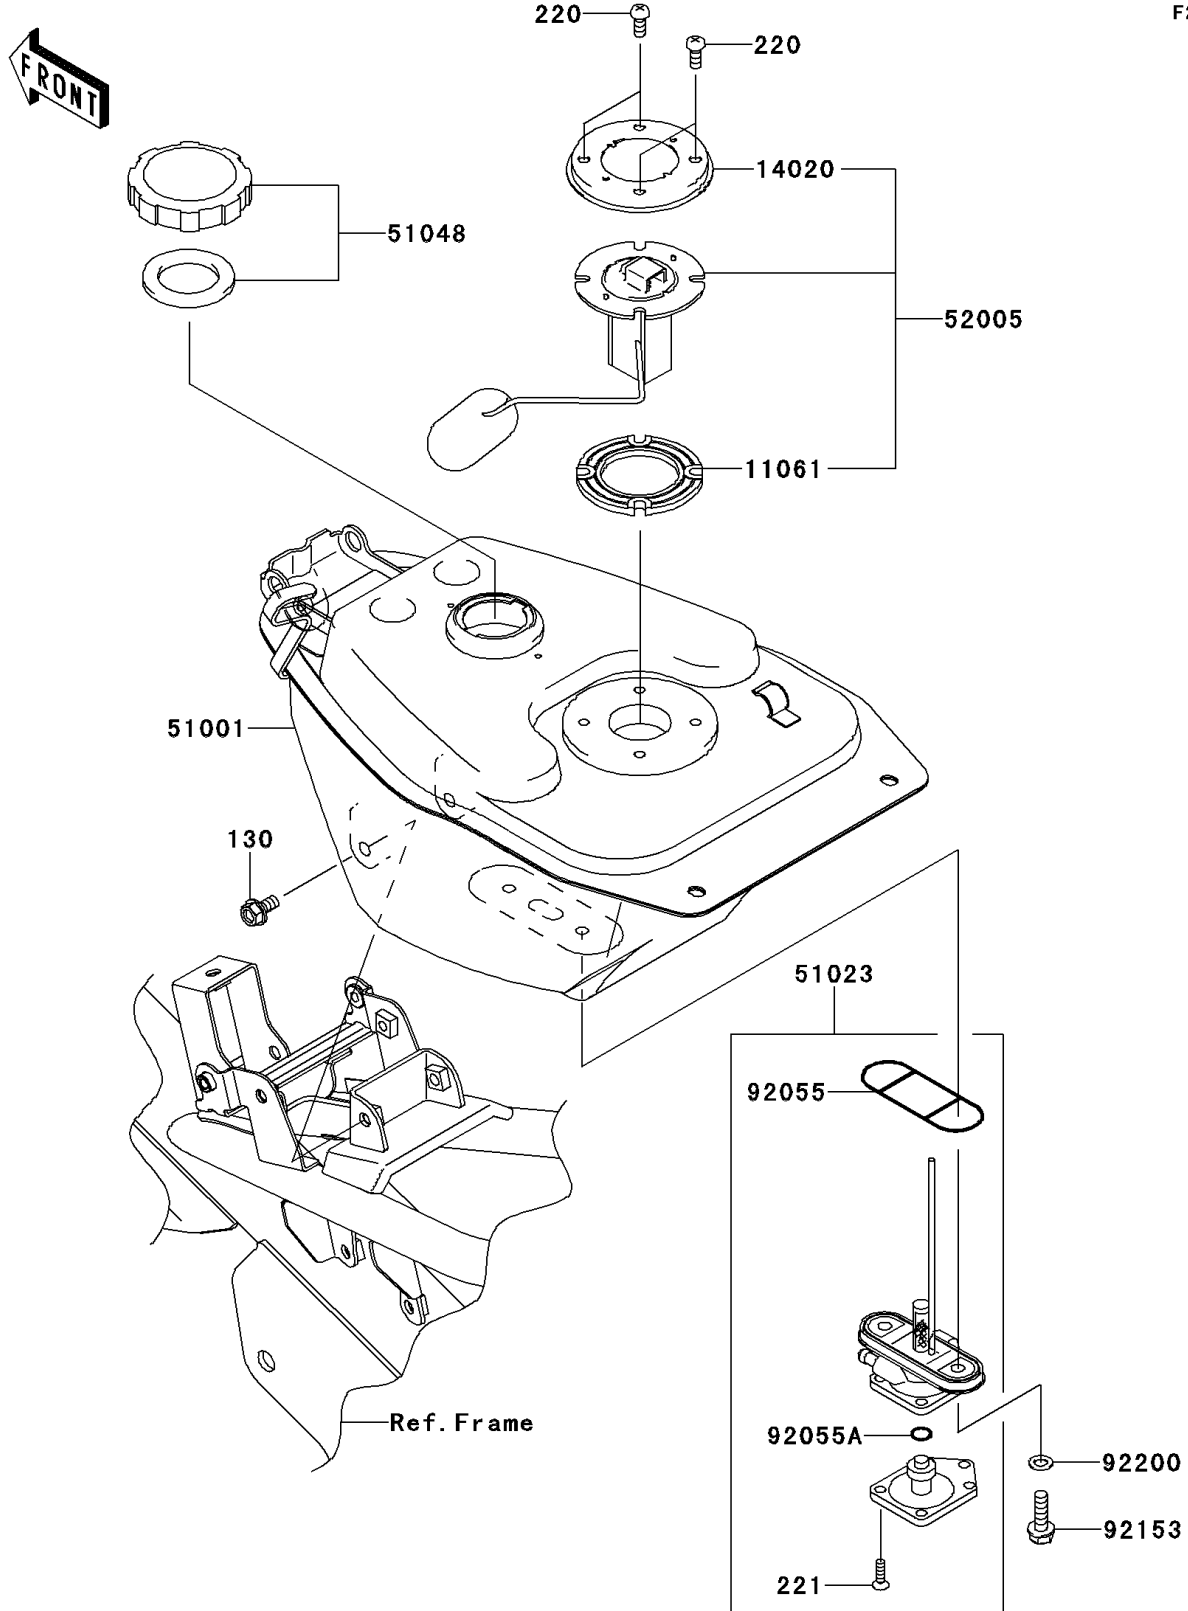

# 2012 EDGE VR PARTS DIAGRAM

Fuel Tank

F2410

## 2012 EDGE VR PARTS LIST

### Fuel Tank

ITEM NAME	PART NUMBER	QUANTITY
BOLT-FLANGED,6X12 (Ref # 130)	130BB0612	2
SCREW-PAN-CROS,5X12 (Ref # 220)	220AA0512	4
SCREW-CSK-CROS,4X14 (Ref # 221)	221AA0414	5
GASKET,FUEL GAUGE (Ref # 11061)	11061-1125	1
RETAINER,FUEL GAUGE (Ref # 14020)	14020-0001	1
TANK-COMP-FUEL (Ref # 51001)	51001-0115	1
TAP-ASSY,FUEL (Ref # 51023)	51023-0038	1
CAP-ASSY-TANK (Ref # 51048)	51048-1119	1
GAUGE,FUEL (Ref # 52005)	52005-0035	1
RING-O,FUEL TAP PACKING (Ref # 92055)	92055-1586	1
RING-O (Ref # 92055A)	92055-1664	1
BOLT,FLANGED,6X20 (Ref # 92153)	92153-1195	2
WASHER,6.5X11.5X0.8 (Ref # 92200)	92200-0177	2