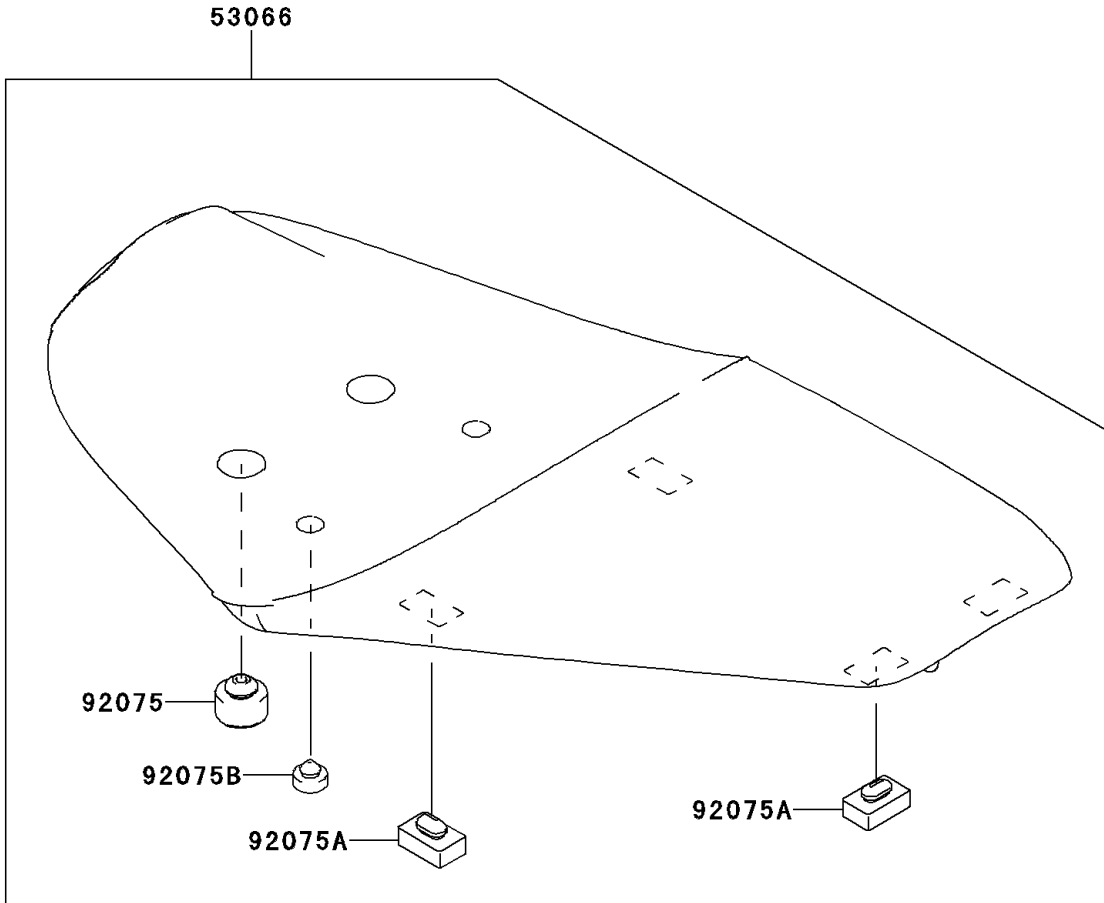

# 2012 EDGE VR PARTS DIAGRAM

Seat

F2510

## 2012 EDGE VR PARTS LIST

### Seat

ITEM NAME	PART NUMBER	QUANTITY
BOLT-FLANGED,6X12 (Ref # 130)	130BA0612	2
BOLT-FLANGED,6X70 (Ref # 130A)	130BA0670	1
HINGE (Ref # 53009)	53009-0304	1
SEAT-ASSY,BLACK (Ref # 53066)	53066-0340-MA	1
NUT,FLANGED,6MM,BLACK (Ref # 92015)	92015-1233	1
DAMPER (Ref # 92075)	92075-015	2
DAMPER (Ref # 92075A)	92075-099	4
DAMPER (Ref # 92075B)	92075-1927	2
COLLAR,6.8X10X55.8 (Ref # 92152)	92152-1374	1