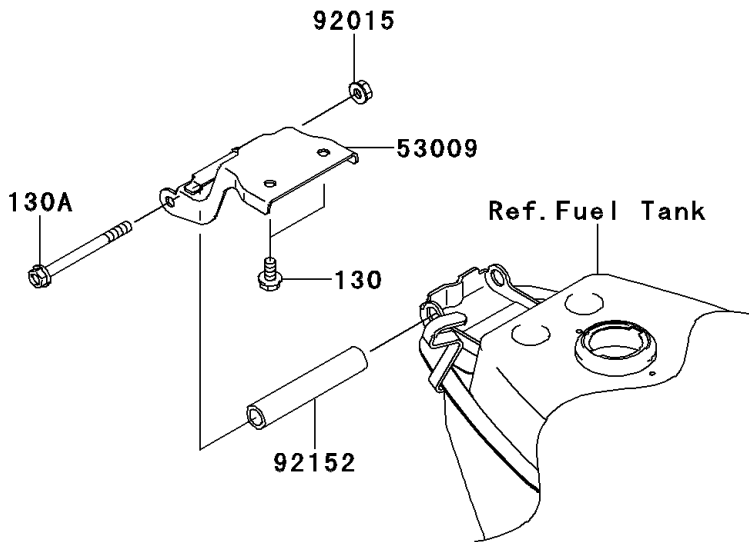

# 2012 EDGE VR PARTS DIAGRAM

Seat

F2510

## 2012 EDGE VR PARTS LIST

### Seat

ITEM NAME	PART NUMBER	QUANTITY
BOLT-FLANGED,6X12 (Ref # 130)	130BA0612	2
BOLT-FLANGED,6X70 (Ref # 130A)	130BA0670	1
HINGE (Ref # 53009)	53009-0304	1
SEAT-ASSY,BLACK (Ref # 53066)	53066-0340-MA	1
NUT,FLANGED,6MM,BLACK (Ref # 92015)	92015-1233	1
DAMPER (Ref # 92075)	92075-015	2
DAMPER (Ref # 92075A)	92075-099	4
DAMPER (Ref # 92075B)	92075-1927	2
COLLAR,6.8X10X55.8 (Ref # 92152)	92152-1374	1