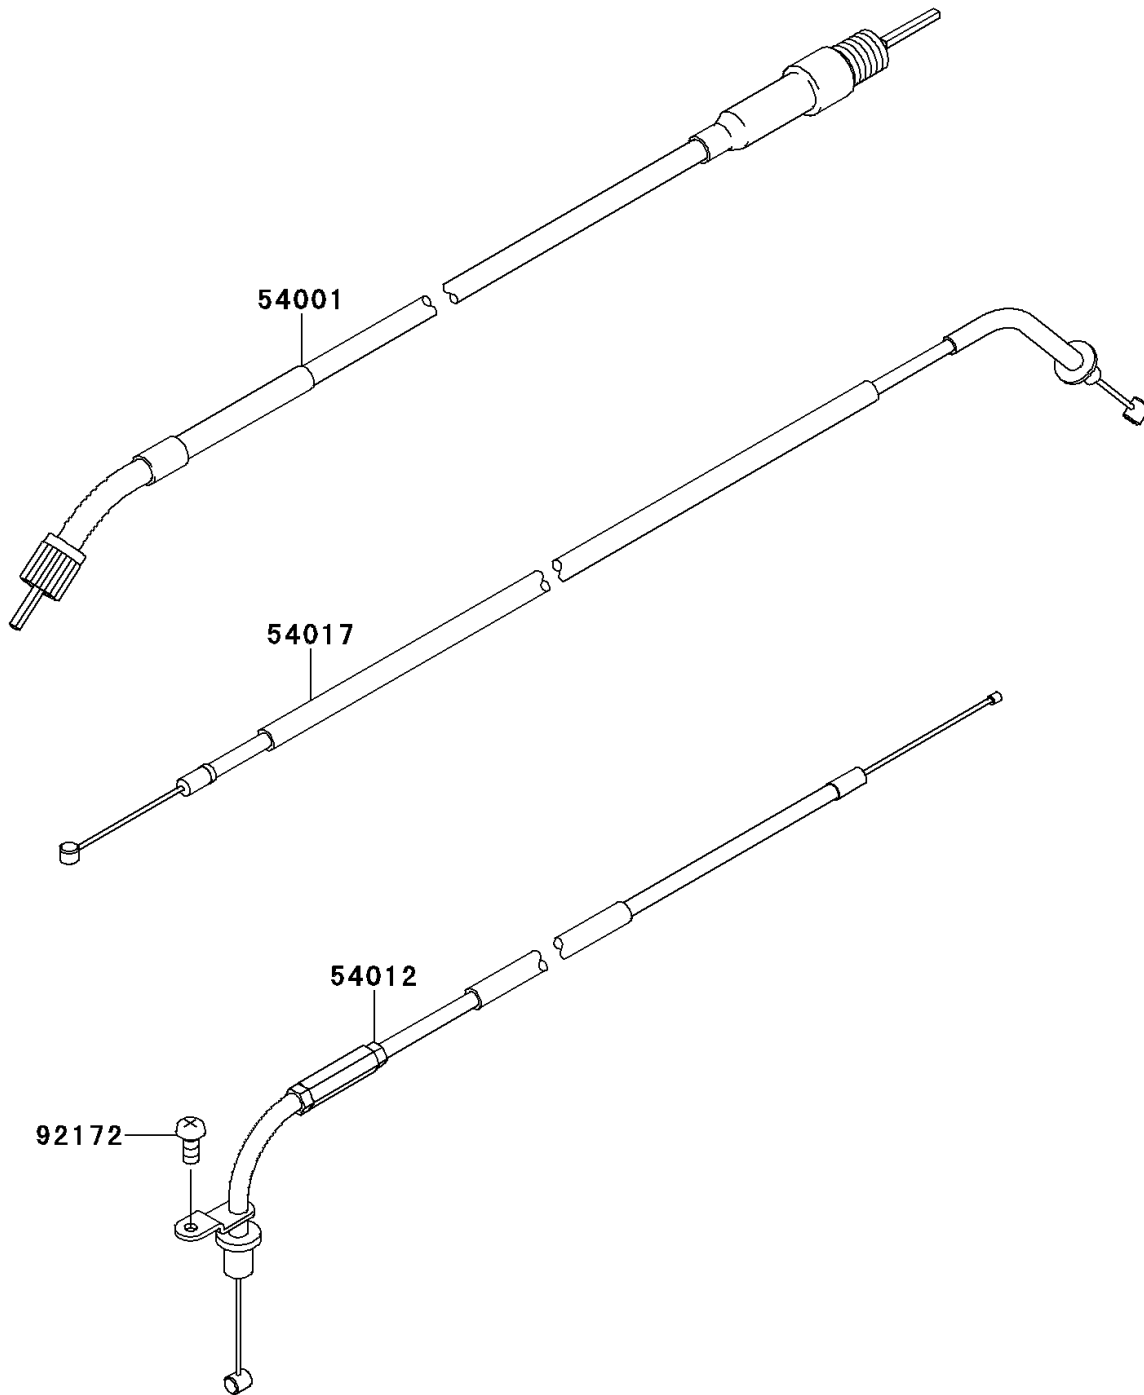

2012 EDGE VR PARTS DIAGRAM

Cables

F2540

2012 EDGE VR PARTS LIST

Cables

ITEM NAME	PART NUMBER	QUANTITY
CABLE-SPEEDMETER (Ref # 54001)	54001-0022	1
CABLE-THROTTLE (Ref # 54012)	54012-0565	1
CABLE-STARTER (Ref # 54017)	54017-0302	1
SCREW (Ref # 92172)	92172-0734	1