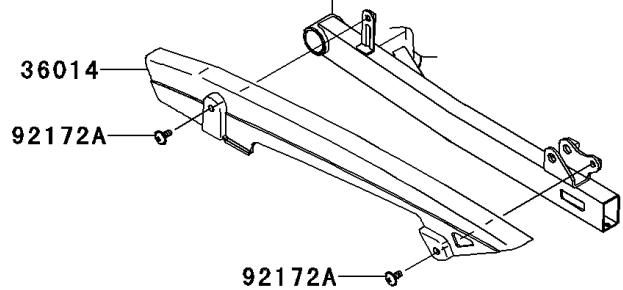

2012 EDGE R PARTS DIAGRAM

Side Covers/Chain Cover

F2610

(14091/B)	Ebony
(14091A/C)	Black

2012 EDGE R PARTS LIST

Side Covers/Chain Cover

ITEM NAME	PART NUMBER	QUANTITY
COVER,TAIL,UPP,LH,EBONY (Ref # 14091)	14091-1778-20A	1
COVER,TAIL,UPP,RH,EBONY (Ref # 14091B)	14091-1779-20A	1
COVER,TAIL,LWR,LH,F.BLACK (Ref # 14091D)	14091-1780-6Z	1
COVER,TAIL,LWR,RH,F.BLACK (Ref # 14091E)	14091-1781-6Z	1
COVER,TAIL,CNT,EBONY (Ref # 14091F)	14091-1782-20A	1
COVER,TANK,F.BLACK (Ref # 14091H)	14091-1786-6Z	1
COVER,PIVOT,LH,F.BLACK (Ref # 14092)	14092-0169-6Z	1
COVER,PIVOT,RH,F.BLACK (Ref # 14092A)	14092-0170-6Z	1
CASE-CHAIN (Ref # 36014)	36014-0001	1
TAPE (Ref # 39188)	39188-0022	2
TAPE (Ref # 39188A)	39188-0023	1
TAPE (Ref # 39188B)	39188-0024	1
SCREW,TAPPING,4X12,BLACK (Ref # 92009)	92009-1142	10
SCREW,6X10 (Ref # 92009A)	92009-1729	3
WASHER,NYLON,5.3X11.5X1.5 (Ref # 92022)	92022-1521	6
COLLAR (Ref # 92027)	92027-1757	2
DAMPER (Ref # 92075)	92075-1629	2
DAMPER (Ref # 92075A)	92075-1634	4
COLLAR,L=9.6 (Ref # 92143)	92143-1016	4
COLLAR,6.4X8X3.3 (Ref # 92152)	92152-0813	2
DAMPER,40X15X3 (Ref # 92161)	92161-0983	1
SCREW (Ref # 92172)	92172-0016	6
SCREW,6X14 (Ref # 92172A)	92172-0055	7
SCREW,6X18 (Ref # 92172B)	92172-0192	2
SCREW,6X22 (Ref # 92172C)	92172-0373	2
SCREW,5X18 (Ref # 92172D)	92172-0443	2
SCREW,6X10 (Ref # 92172E)	92172-0491	2
NUT,6MM (Ref # 92210)	92210-0218	2
NUT,PLATE,5MM (Ref # 92210A)	92210-0262	2