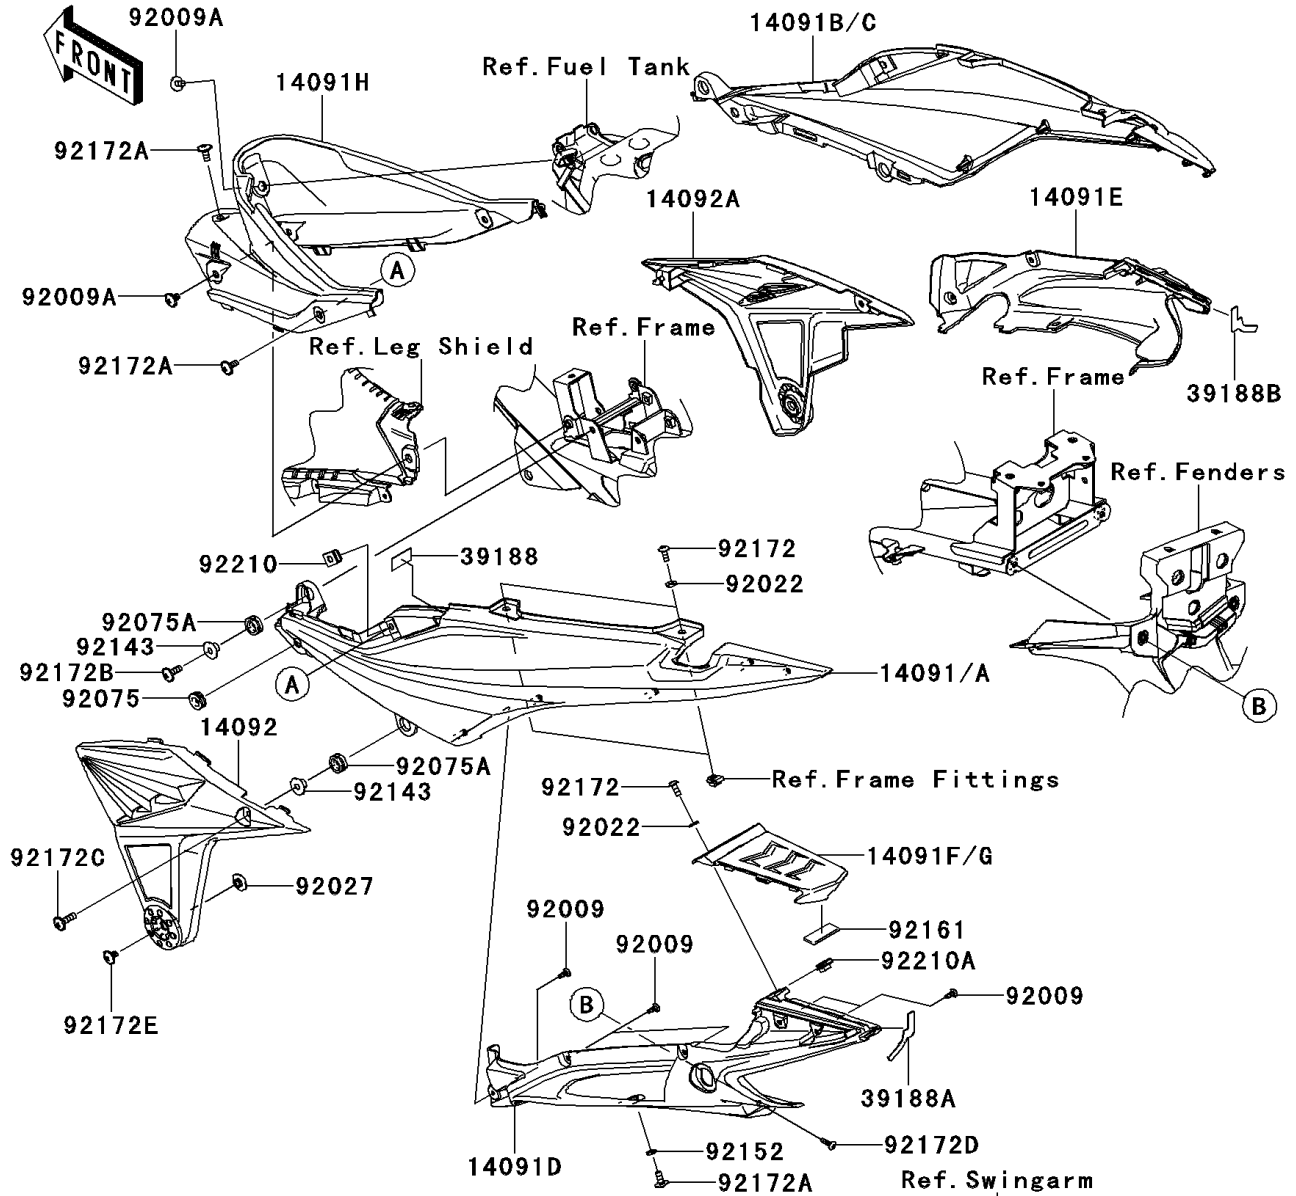

2012 EDGE R PARTS DIAGRAM

Side Covers/Chain Cover

F2610

(14091/B)	Ebony
(14091A/C)	Black

2012 EDGE R PARTS LIST

Side Covers/Chain Cover

ITEM NAME	PART NUMBER	QUANTITY
COVER,TAIL,UPP,LH,EBONY (Ref # 14091)	14091-1778-20A	1
COVER,TAIL,UPP,RH,EBONY (Ref # 14091B)	14091-1779-20A	1
COVER,TAIL,LWR,LH,F.BLACK (Ref # 14091D)	14091-1780-6Z	1
COVER,TAIL,LWR,RH,F.BLACK (Ref # 14091E)	14091-1781-6Z	1
COVER,TAIL,CNT,EBONY (Ref # 14091F)	14091-1782-20A	1
COVER,TANK,F.BLACK (Ref # 14091H)	14091-1786-6Z	1
COVER,PIVOT,LH,F.BLACK (Ref # 14092)	14092-0169-6Z	1
COVER,PIVOT,RH,F.BLACK (Ref # 14092A)	14092-0170-6Z	1
CASE-CHAIN (Ref # 36014)	36014-0001	1
TAPE (Ref # 39188)	39188-0022	2
TAPE (Ref # 39188A)	39188-0023	1
TAPE (Ref # 39188B)	39188-0024	1
SCREW,TAPPING,4X12,BLACK (Ref # 92009)	92009-1142	10
SCREW,6X10 (Ref # 92009A)	92009-1729	3
WASHER,NYLON,5.3X11.5X1.5 (Ref # 92022)	92022-1521	6
COLLAR (Ref # 92027)	92027-1757	2
DAMPER (Ref # 92075)	92075-1629	2
DAMPER (Ref # 92075A)	92075-1634	4
COLLAR,L=9.6 (Ref # 92143)	92143-1016	4
COLLAR,6.4X8X3.3 (Ref # 92152)	92152-0813	2
DAMPER,40X15X3 (Ref # 92161)	92161-0983	1
SCREW (Ref # 92172)	92172-0016	6
SCREW,6X14 (Ref # 92172A)	92172-0055	7
SCREW,6X18 (Ref # 92172B)	92172-0192	2
SCREW,6X22 (Ref # 92172C)	92172-0373	2
SCREW,5X18 (Ref # 92172D)	92172-0443	2
SCREW,6X10 (Ref # 92172E)	92172-0491	2
NUT,6MM (Ref # 92210)	92210-0218	2
NUT,PLATE,5MM (Ref # 92210A)	92210-0262	2