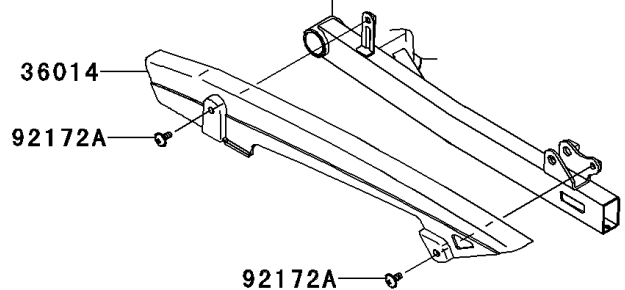

2012 EDGE VR PARTS DIAGRAM

Side Covers/Chain Cover

F2610

(14091/B)	Ebony
(14091A/C)	Black

(14091/A~C)

WOD

2012 EDGE VR PARTS LIST

Side Covers/Chain Cover

ITEM NAME	PART NUMBER	QUANTITY
COVER,TAIL,UPP,LH,M.F.S.BLACK (Ref # 14091A)	14091-1778-21P	1
COVER,TAIL,UPP,RH,M.F.S.BLACK (Ref # 14091C)	14091-1779-21P	1
COVER,TAIL,LWR,LH,F.BLACK (Ref # 14091D)	14091-1780-6Z	1
COVER,TAIL,LWR,RH,F.BLACK (Ref # 14091E)	14091-1781-6Z	1
COVER,TAIL,CNT,M.F.S.BLACK (Ref # 14091G)	14091-1782-21P	1
COVER,TANK,F.BLACK (Ref # 14091H)	14091-1786-6Z	1
COVER,PIVOT,LH,F.BLACK (Ref # 14092)	14092-0169-6Z	1
COVER,PIVOT,RH,F.BLACK (Ref # 14092A)	14092-0170-6Z	1
CASE-CHAIN (Ref # 36014)	36014-0001	1
TAPE (Ref # 39188)	39188-0022	2
TAPE (Ref # 39188A)	39188-0023	1
TAPE (Ref # 39188B)	39188-0024	1
SCREW,TAPPING,4X12,BLACK (Ref # 92009)	92009-1142	10
SCREW,6X10 (Ref # 92009A)	92009-1729	3
WASHER,NYLON,5.3X11.5X1.5 (Ref # 92022)	92022-1521	6
COLLAR (Ref # 92027)	92027-1757	2
DAMPER (Ref # 92075)	92075-1629	2
DAMPER (Ref # 92075A)	92075-1634	4
COLLAR,L=9.6 (Ref # 92143)	92143-1016	4
COLLAR,6.4X8X3.3 (Ref # 92152)	92152-0813	2
DAMPER,40X15X3 (Ref # 92161)	92161-0983	1
SCREW (Ref # 92172)	92172-0016	6
SCREW,6X14 (Ref # 92172A)	92172-0055	7
SCREW,6X18 (Ref # 92172B)	92172-0192	2
SCREW,6X22 (Ref # 92172C)	92172-0373	2
SCREW,5X18 (Ref # 92172D)	92172-0443	2
SCREW,6X10 (Ref # 92172E)	92172-0491	2
NUT,6MM (Ref # 92210)	92210-0218	2
NUT,PLATE,5MM (Ref # 92210A)	92210-0262	2