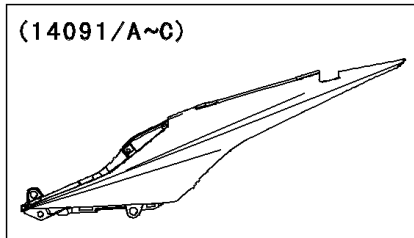

2012 EDGE VR PARTS DIAGRAM

Side Covers/Chain Cover

F2610

(14091/B)	Ebony
(14091A/C)	Black

(14091/A~C)

WOD

2012 EDGE VR PARTS LIST

Side Covers/Chain Cover

ITEM NAME	PART NUMBER	QUANTITY
COVER,TAIL,UPP,LH,M.F.S.BLACK (Ref # 14091A)	14091-1778-21P	1
COVER,TAIL,UPP,RH,M.F.S.BLACK (Ref # 14091C)	14091-1779-21P	1
COVER,TAIL,LWR,LH,F.BLACK (Ref # 14091D)	14091-1780-6Z	1
COVER,TAIL,LWR,RH,F.BLACK (Ref # 14091E)	14091-1781-6Z	1
COVER,TAIL,CNT,M.F.S.BLACK (Ref # 14091G)	14091-1782-21P	1
COVER,TANK,F.BLACK (Ref # 14091H)	14091-1786-6Z	1
COVER,PIVOT,LH,F.BLACK (Ref # 14092)	14092-0169-6Z	1
COVER,PIVOT,RH,F.BLACK (Ref # 14092A)	14092-0170-6Z	1
CASE-CHAIN (Ref # 36014)	36014-0001	1
TAPE (Ref # 39188)	39188-0022	2
TAPE (Ref # 39188A)	39188-0023	1
TAPE (Ref # 39188B)	39188-0024	1
SCREW,TAPPING,4X12,BLACK (Ref # 92009)	92009-1142	10
SCREW,6X10 (Ref # 92009A)	92009-1729	3
WASHER,NYLON,5.3X11.5X1.5 (Ref # 92022)	92022-1521	6
COLLAR (Ref # 92027)	92027-1757	2
DAMPER (Ref # 92075)	92075-1629	2
DAMPER (Ref # 92075A)	92075-1634	4
COLLAR,L=9.6 (Ref # 92143)	92143-1016	4
COLLAR,6.4X8X3.3 (Ref # 92152)	92152-0813	2
DAMPER,40X15X3 (Ref # 92161)	92161-0983	1
SCREW (Ref # 92172)	92172-0016	6
SCREW,6X14 (Ref # 92172A)	92172-0055	7
SCREW,6X18 (Ref # 92172B)	92172-0192	2
SCREW,6X22 (Ref # 92172C)	92172-0373	2
SCREW,5X18 (Ref # 92172D)	92172-0443	2
SCREW,6X10 (Ref # 92172E)	92172-0491	2
NUT,6MM (Ref # 92210)	92210-0218	2
NUT,PLATE,5MM (Ref # 92210A)	92210-0262	2