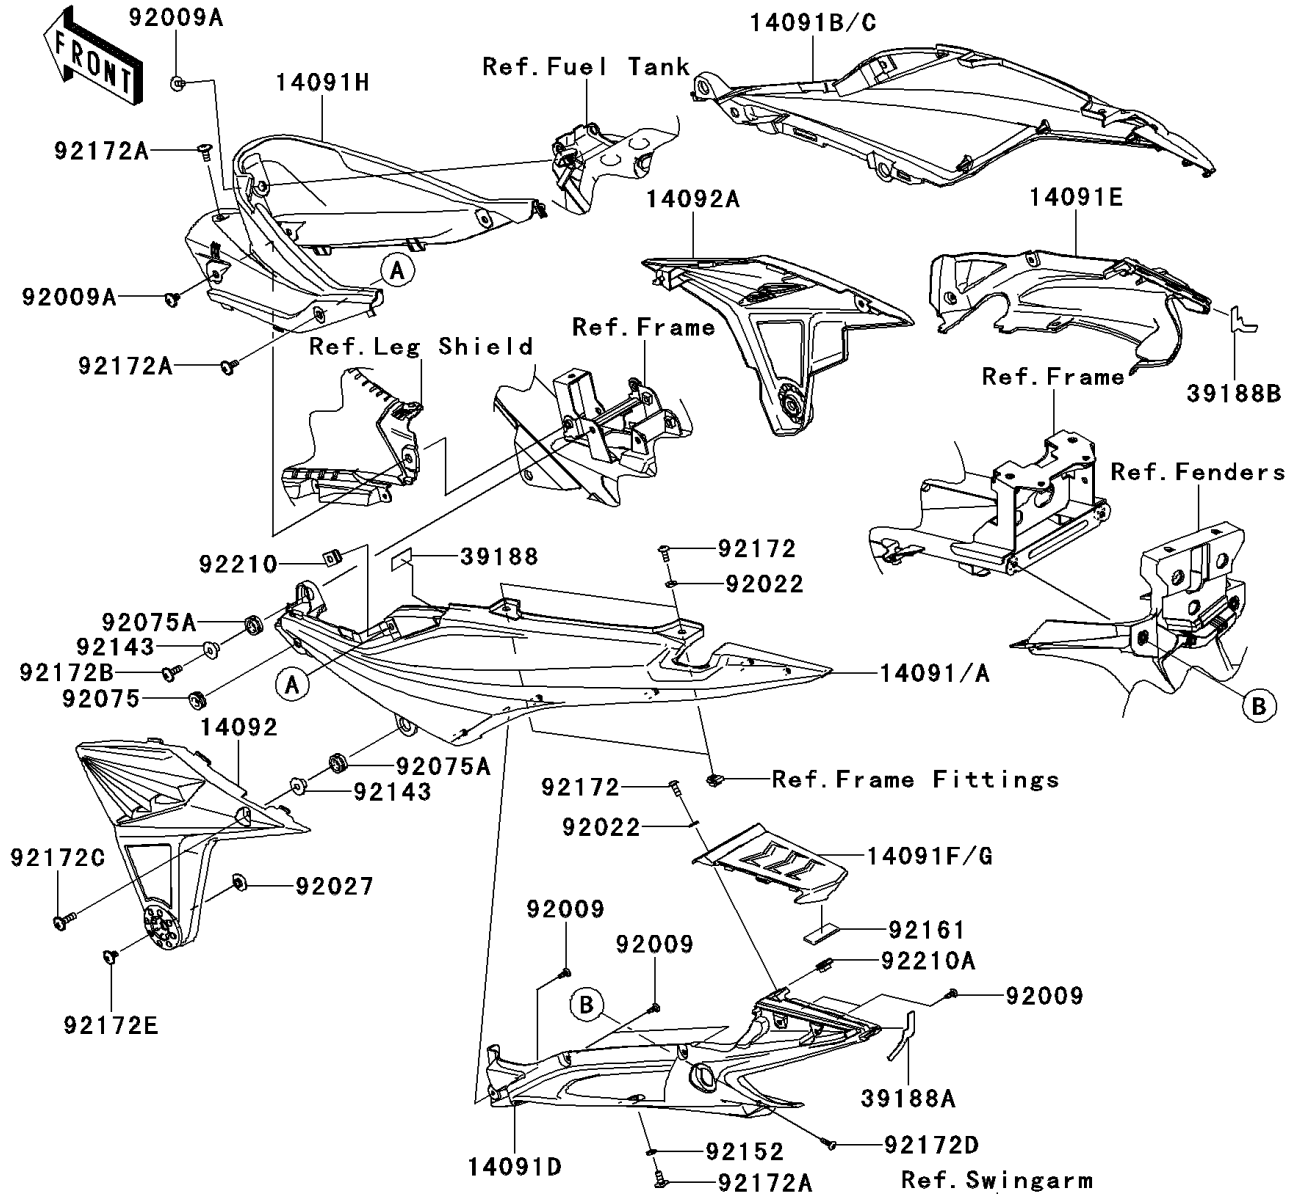

2012 EDGE VR PARTS DIAGRAM

Side Covers/Chain Cover

F2610

(14091/B)	Ebony
(14091A/C)	Black

(14091/A~C)

WOD

2012 EDGE VR PARTS LIST

Side Covers/Chain Cover

ITEM NAME	PART NUMBER	QUANTITY
COVER,TAIL,UPP,LH,M.F.S.BLACK (Ref # 14091A)	14091-1778-21P	1
COVER,TAIL,UPP,RH,M.F.S.BLACK (Ref # 14091C)	14091-1779-21P	1
COVER,TAIL,LWR,LH,F.BLACK (Ref # 14091D)	14091-1780-6Z	1
COVER,TAIL,LWR,RH,F.BLACK (Ref # 14091E)	14091-1781-6Z	1
COVER,TAIL,CNT,M.F.S.BLACK (Ref # 14091G)	14091-1782-21P	1
COVER,TANK,F.BLACK (Ref # 14091H)	14091-1786-6Z	1
COVER,PIVOT,LH,F.BLACK (Ref # 14092)	14092-0169-6Z	1
COVER,PIVOT,RH,F.BLACK (Ref # 14092A)	14092-0170-6Z	1
CASE-CHAIN (Ref # 36014)	36014-0001	1
TAPE (Ref # 39188)	39188-0022	2
TAPE (Ref # 39188A)	39188-0023	1
TAPE (Ref # 39188B)	39188-0024	1
SCREW,TAPPING,4X12,BLACK (Ref # 92009)	92009-1142	10
SCREW,6X10 (Ref # 92009A)	92009-1729	3
WASHER,NYLON,5.3X11.5X1.5 (Ref # 92022)	92022-1521	6
COLLAR (Ref # 92027)	92027-1757	2
DAMPER (Ref # 92075)	92075-1629	2
DAMPER (Ref # 92075A)	92075-1634	4
COLLAR,L=9.6 (Ref # 92143)	92143-1016	4
COLLAR,6.4X8X3.3 (Ref # 92152)	92152-0813	2
DAMPER,40X15X3 (Ref # 92161)	92161-0983	1
SCREW (Ref # 92172)	92172-0016	6
SCREW,6X14 (Ref # 92172A)	92172-0055	7
SCREW,6X18 (Ref # 92172B)	92172-0192	2
SCREW,6X22 (Ref # 92172C)	92172-0373	2
SCREW,5X18 (Ref # 92172D)	92172-0443	2
SCREW,6X10 (Ref # 92172E)	92172-0491	2
NUT,6MM (Ref # 92210)	92210-0218	2
NUT,PLATE,5MM (Ref # 92210A)	92210-0262	2