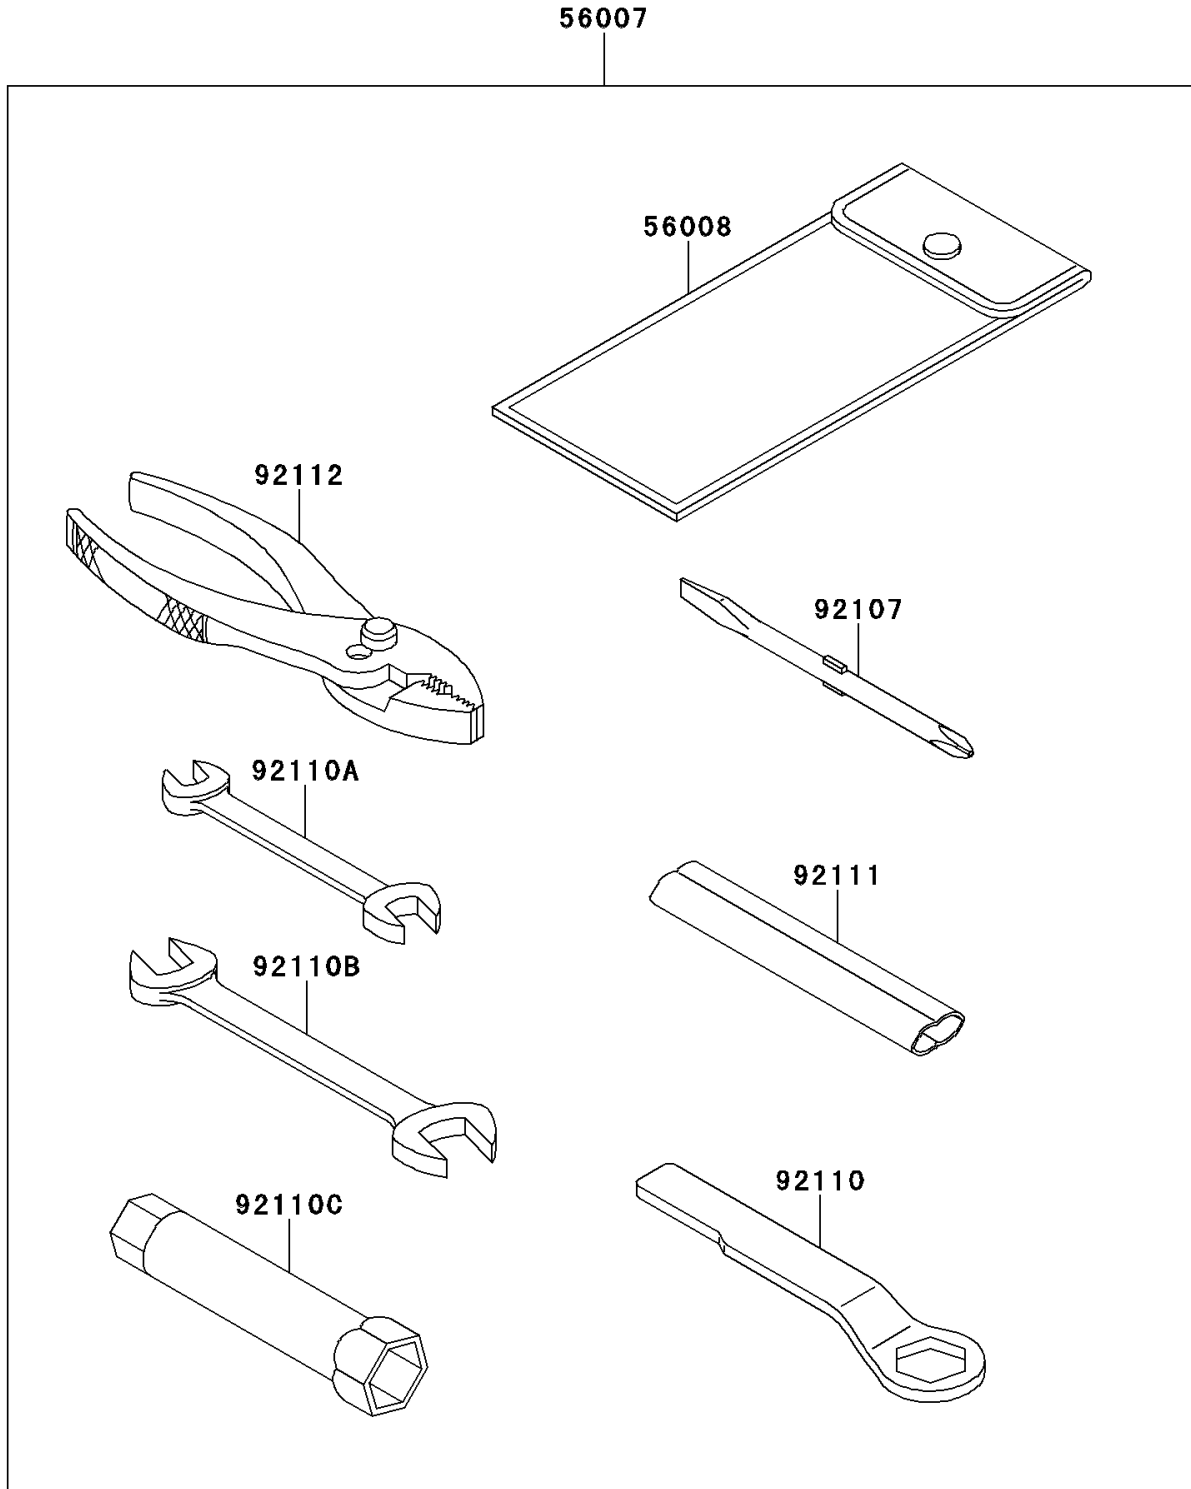

2012 EDGE R PARTS DIAGRAM

Owner's Tools

F2810

2012 EDGE R PARTS LIST

Owner's Tools

ITEM NAME	PART NUMBER	QUANTITY
TOOL-KIT (Ref # 56007)	56007-0079	1
BAG,TOOL (Ref # 56008)	56008-1084	1
TOOL-DRIVER,#2PHILLIPS&SLOT (Ref # 92107)	92107-0006	1
TOOL-WRENCH,BOX END,22MM (Ref # 92110)	92110-1186	1
TOOL-WRENCH,OPEN END,10X12 (Ref # 92110A)	92110-1207	1
TOOL-WRENCH,OPEN END,14X17 (Ref # 92110B)	92110-1208	1
TOOL-WRENCH,BOX,16MM (Ref # 92110C)	92110-1222	1
TOOL-BAR,BOX END WRENCH (Ref # 92111)	92111-1058	1
TOOL-PLIERS (Ref # 92112)	92112-1056	1