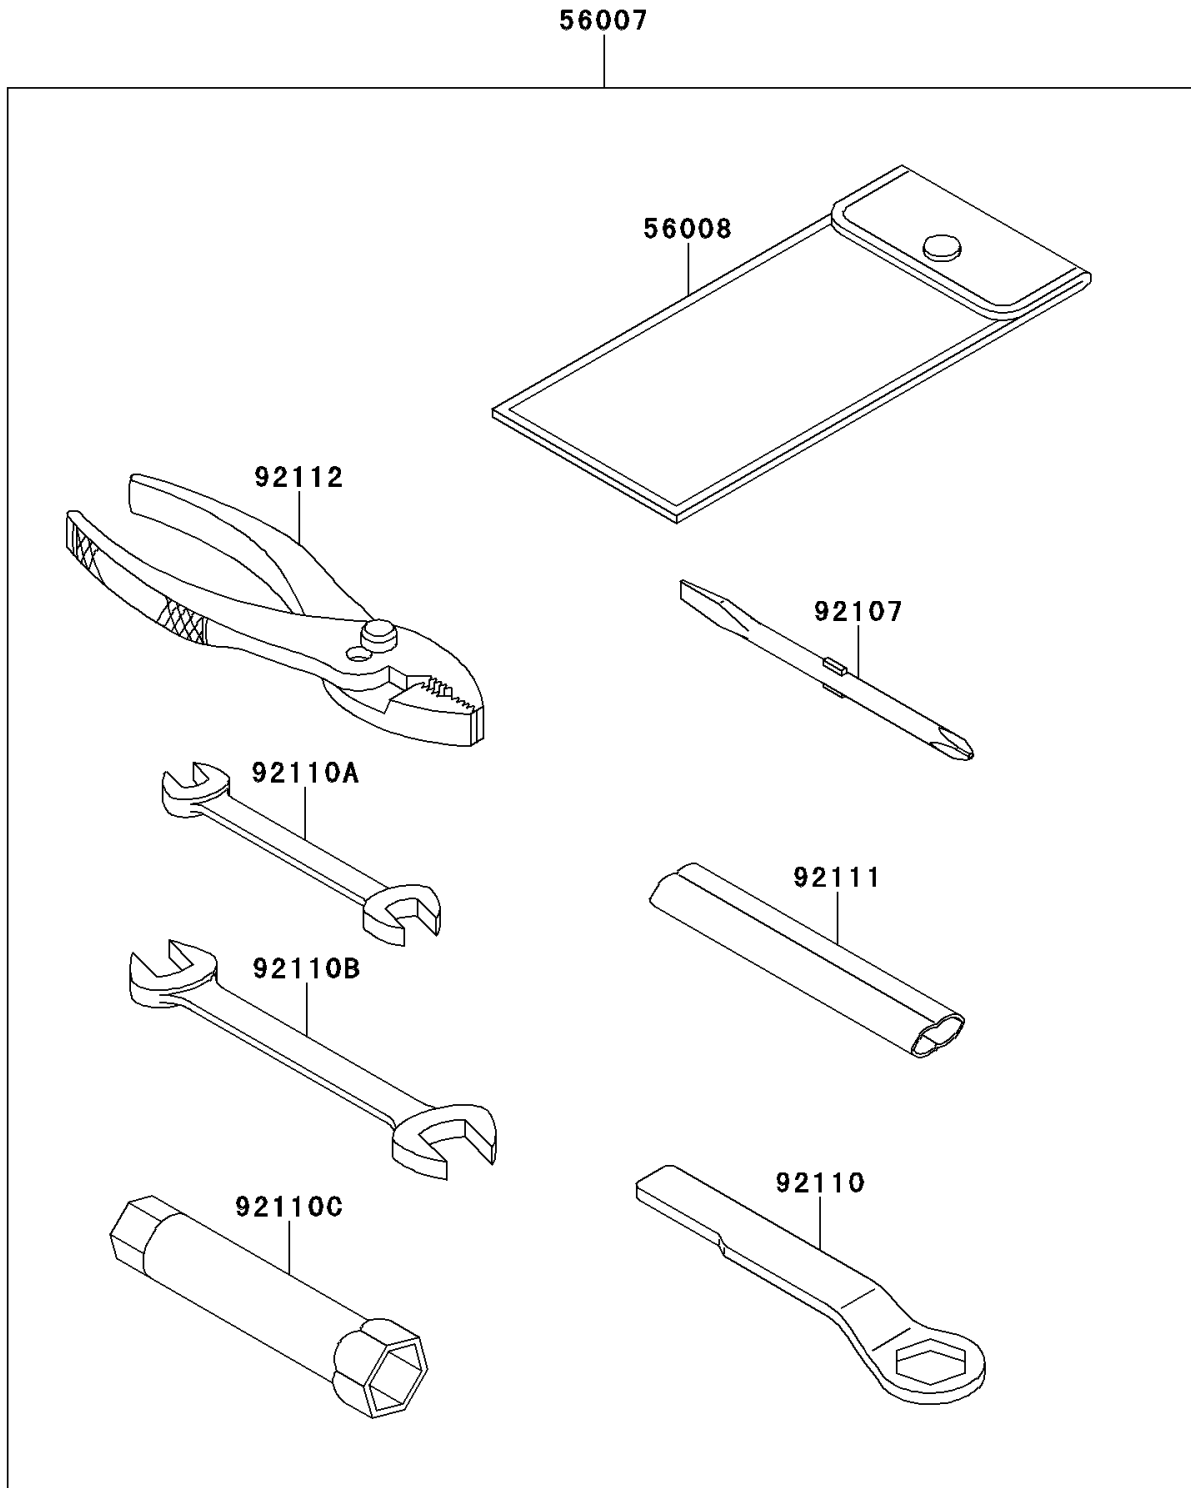

# 2012 EDGE VR PARTS DIAGRAM

Owner's Tools

F2810

## 2012 EDGE VR PARTS LIST

### Owner's Tools

ITEM NAME	PART NUMBER	QUANTITY
TOOL-KIT (Ref # 56007)	56007-0079	1
BAG,TOOL (Ref # 56008)	56008-1084	1
TOOL-DRIVER,#2PHILLIPS&SLOT (Ref # 92107)	92107-0006	1
TOOL-WRENCH,BOX END,22MM (Ref # 92110)	92110-1186	1
TOOL-WRENCH,OPEN END,10X12 (Ref # 92110A)	92110-1207	1
TOOL-WRENCH,OPEN END,14X17 (Ref # 92110B)	92110-1208	1
TOOL-WRENCH,BOX,16MM (Ref # 92110C)	92110-1222	1
TOOL-BAR,BOX END WRENCH (Ref # 92111)	92111-1058	1
TOOL-PLIERS (Ref # 92112)	92112-1056	1