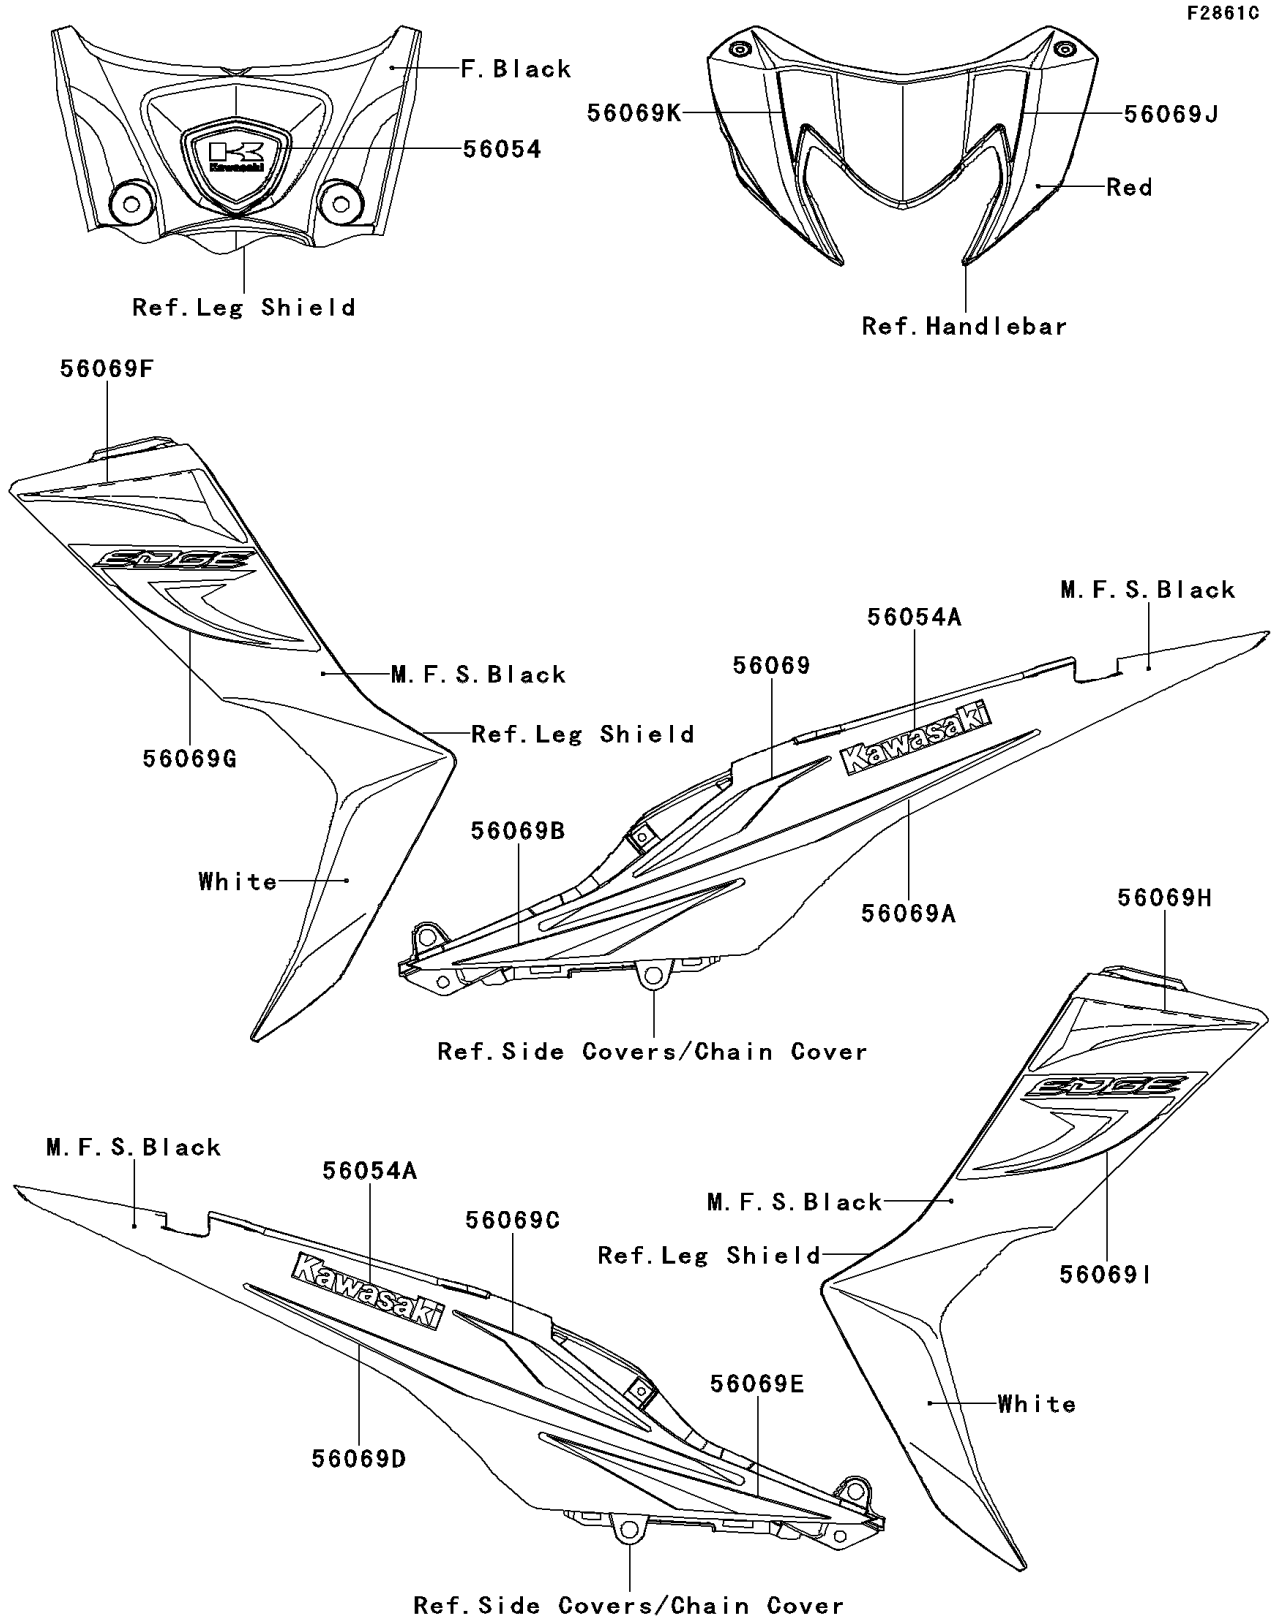

2012 EDGE VR PARTS DIAGRAM

Decals(Red)(SCF)

2012 EDGE VR PARTS LIST

Decals(Red)(SCF)

ITEM NAME	PART NUMBER	QUANTITY
MARK,FR COVER,TOP,K (Ref # 56054)	56054-0514	1
MARK,TAIL COVER,KAWASAKI (Ref # 56054A)	56054-0996	2
PATTERN,TAIL COVER,UPP,LH (Ref # 56069)	56069-1975	1
PATTERN,TAIL COVER,CNT,LH (Ref # 56069A)	56069-1976	1
PATTERN,TAIL COVER,LWR,LH (Ref # 56069B)	56069-1977	1
PATTERN,TAIL COVER,UPP,RH (Ref # 56069C)	56069-1978	1
PATTERN,TAIL COVER,CNT,RH (Ref # 56069D)	56069-1979	1
PATTERN,TAIL COVER,LWR,RH (Ref # 56069E)	56069-1980	1
PATTERN,COWLING,UPP,LH (Ref # 56069F)	56069-1981	1
PATTERN,COWLING,LWR,LH (Ref # 56069G)	56069-1982	1
PATTERN,COWLING,UPP,RH (Ref # 56069H)	56069-1983	1
PATTERN,COWLING,LWR,RH (Ref # 56069I)	56069-1984	1
PATTERN,HANDLE COVER,LH (Ref # 56069J)	56069-1985	1
PATTERN,HANDLE COVER,RH (Ref # 56069K)	56069-1986	1