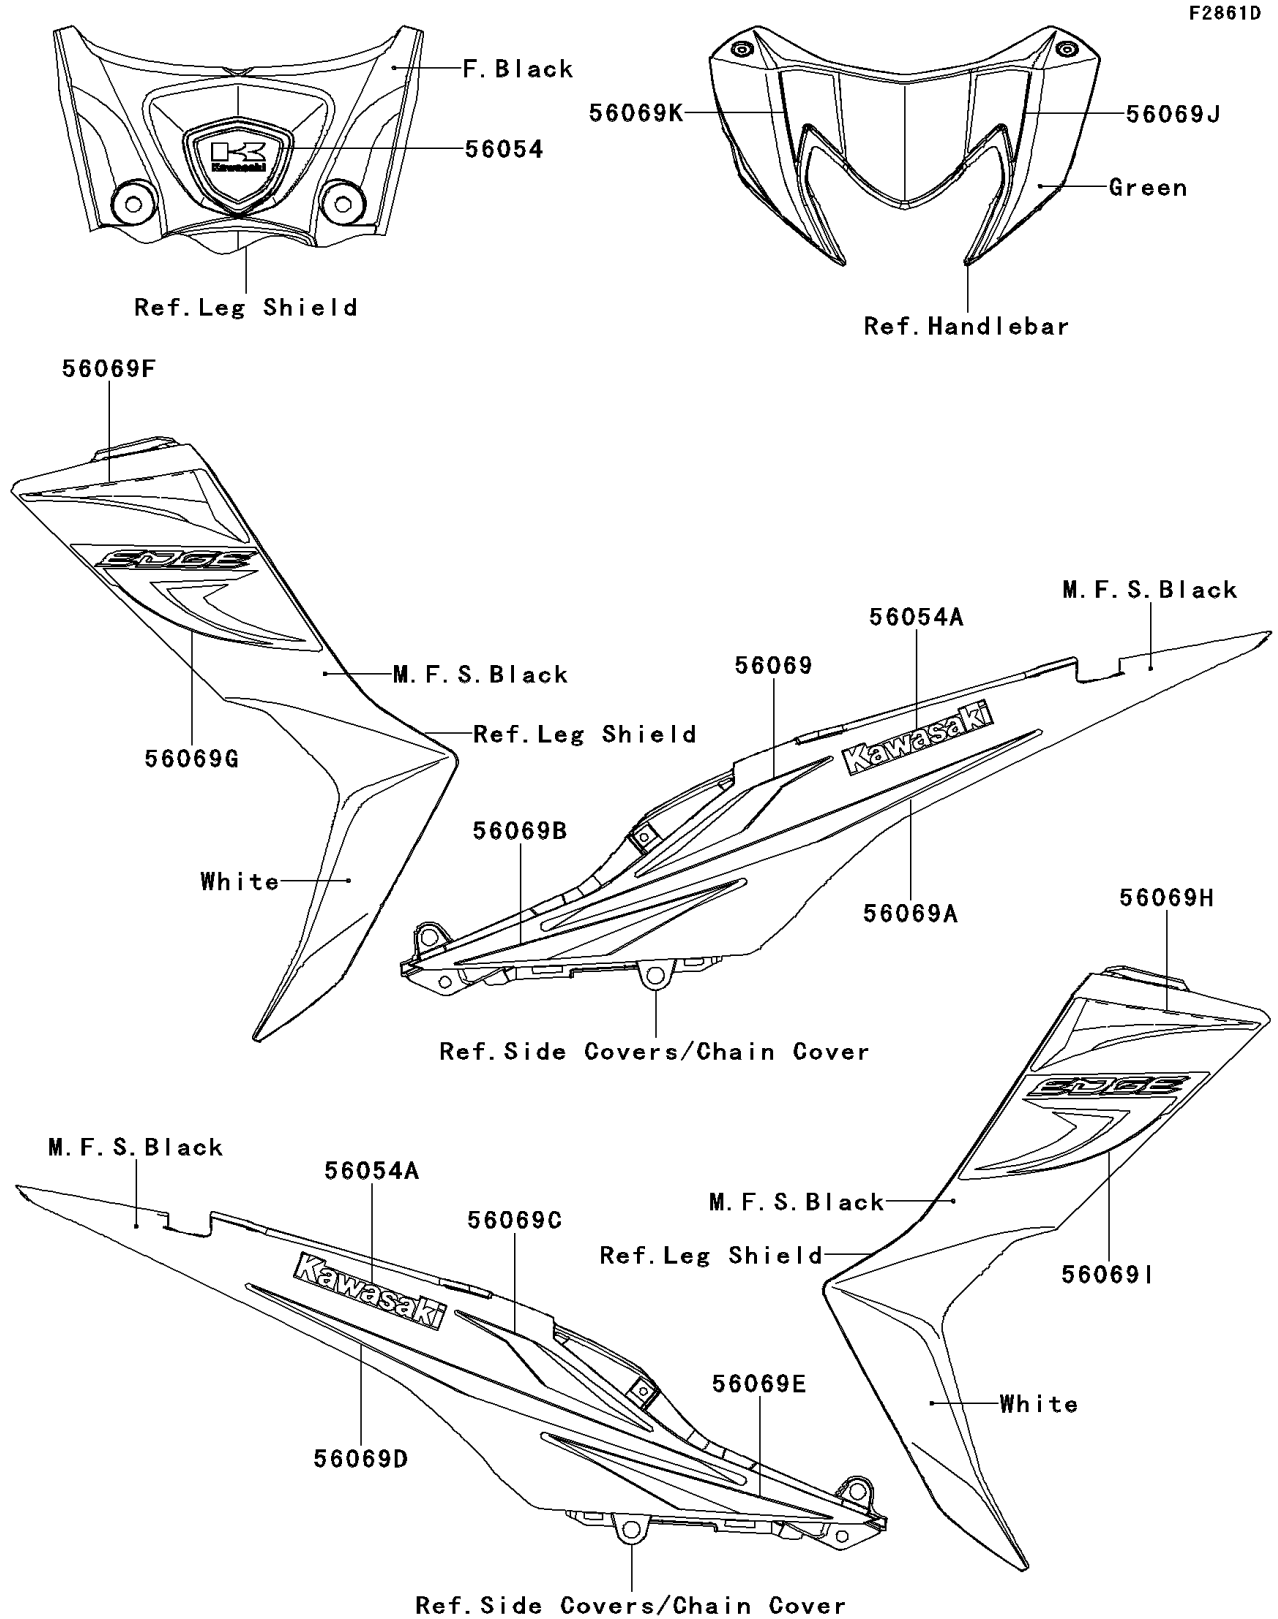

2012 EDGE VR PARTS DIAGRAM

Decals(L.Green)(SCF)

2012 EDGE VR PARTS LIST

Decals(L.Green)(SCF)

ITEM NAME	PART NUMBER	QUANTITY
MARK,FR COVER,TOP,K (Ref # 56054)	56054-0514	1
MARK,TAIL COVER,KAWASAKI (Ref # 56054A)	56054-0996	2
PATTERN,TAIL COVER,UPP,LH (Ref # 56069)	56069-1963	1
PATTERN,TAIL COVER,CNT,LH (Ref # 56069A)	56069-1964	1
PATTERN,TAIL COVER,LWR,LH (Ref # 56069B)	56069-1965	1
PATTERN,TAIL COVER,UPP,RH (Ref # 56069C)	56069-1966	1
PATTERN,TAIL COVER,CNT,RH (Ref # 56069D)	56069-1967	1
PATTERN,TAIL COVER,LWR,RH (Ref # 56069E)	56069-1968	1
PATTERN,COWLING,UPP,LH (Ref # 56069F)	56069-1969	1
PATTERN,COWLING,LWR,LH (Ref # 56069G)	56069-1970	1
PATTERN,COWLING,UPP,RH (Ref # 56069H)	56069-1971	1
PATTERN,COWLING,LWR,RH (Ref # 56069I)	56069-1972	1
PATTERN,HANDLE COVER,LH (Ref # 56069J)	56069-1973	1
PATTERN,HANDLE COVER,RH (Ref # 56069K)	56069-1974	1