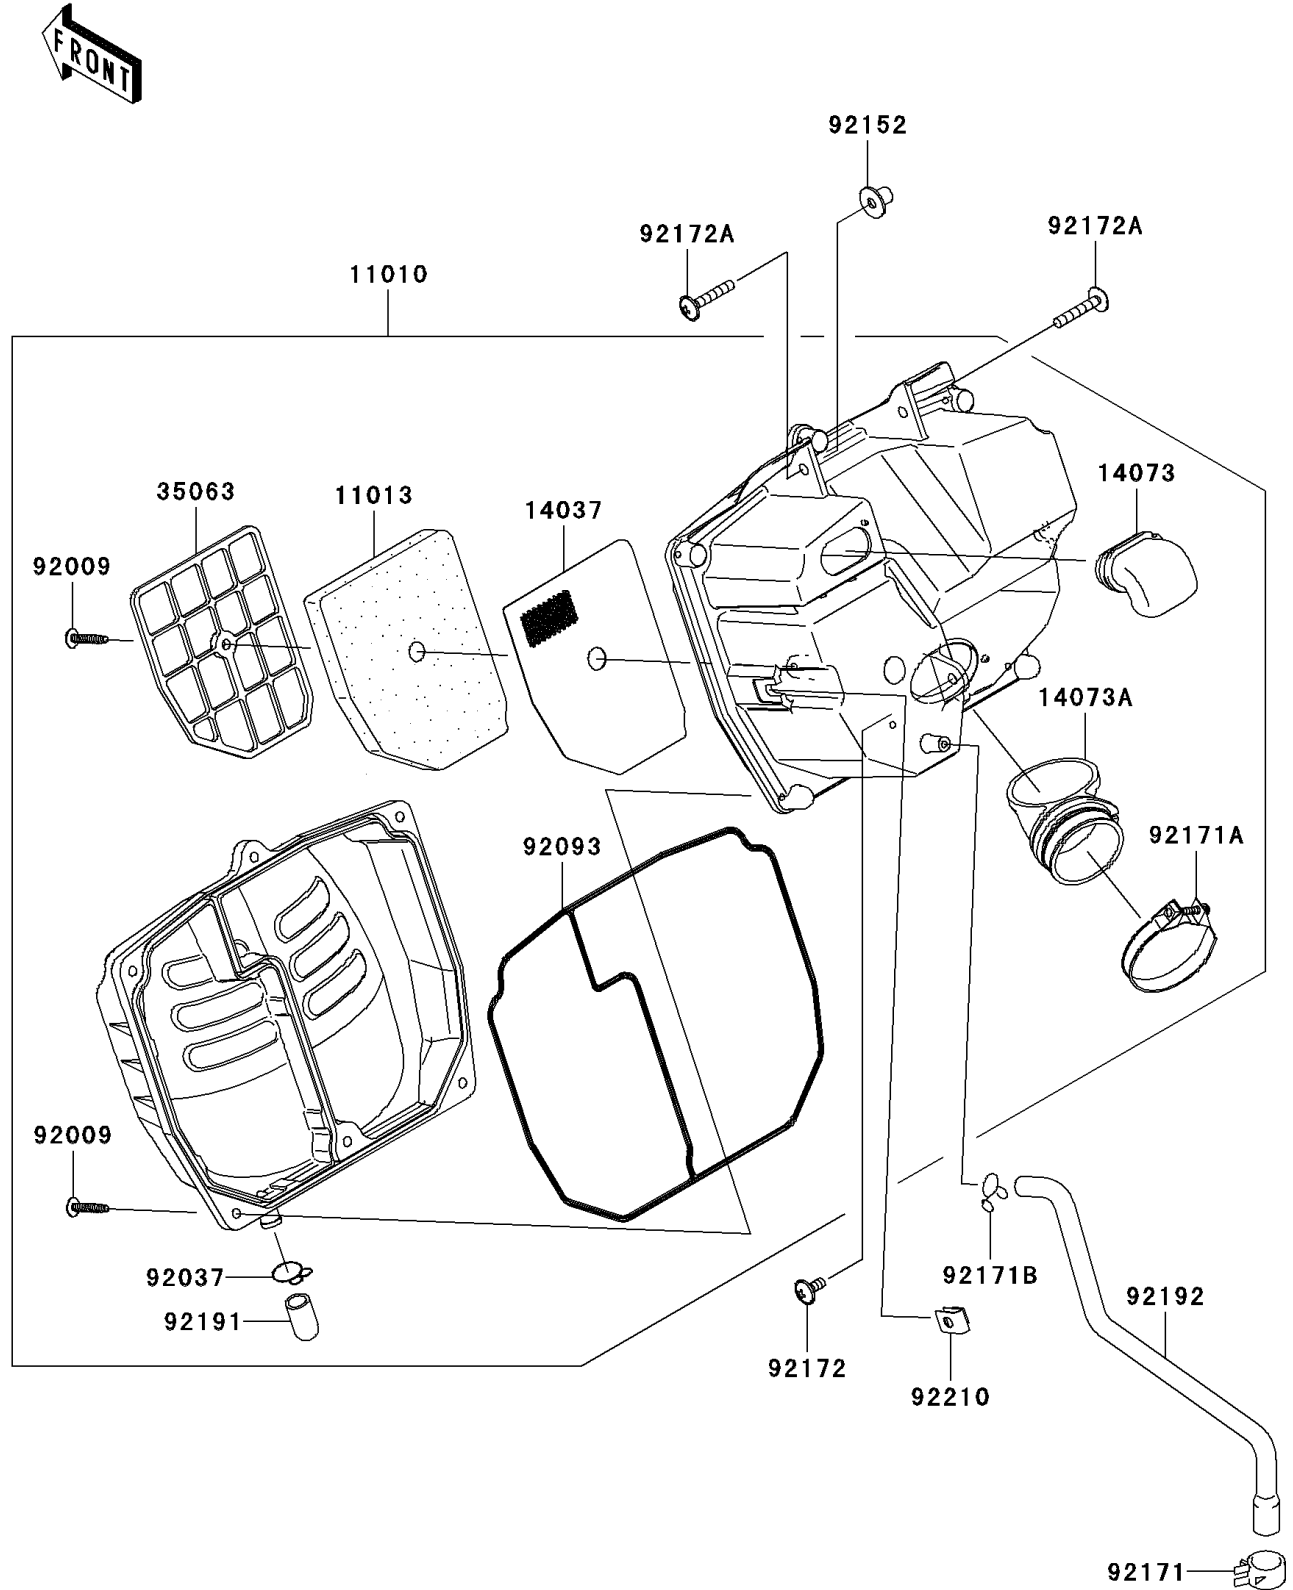

2010 Fury 125R PARTS DIAGRAM

Air Cleaner

E1130

2010 Fury 125R PARTS LIST

Air Cleaner

| ITEM NAME | PART NUMBER | QUANTITY |
|----------------------------------|-------------|----------|
| FILTER-ASSY-AIR (Ref # 11010) | 11010-0129 | 1 |
| ELEMENT-AIR FILTER (Ref # 11013) | 11013-0024 | 1 |
| SCREEN (Ref # 14037) | 14037-0070 | 1 |
| DUCT (Ref # 14073) | 14073-0166 | 1 |
| DUCT (Ref # 14073A) | 14073-1810 | 1 |
| STAY (Ref # 35063) | 35063-0418 | 1 |
| SCREW,5X25 (Ref # 92009) | 92009-1986 | 7 |
| CLAMP,14.5MM (Ref # 92037) | 92037-1900 | 1 |
| SEAL (Ref # 92093) | 92093-0090 | 1 |
| COLLAR (Ref # 92152) | 92152-0599 | 2 |
| CLAMP (Ref # 92171) | 92171-1055 | 1 |
| CLAMP (Ref # 92171A) | 92171-1436 | 1 |
| CLAMP (Ref # 92171B) | 92171-1521 | 1 |
| SCREW,6X14 (Ref # 92172) | 92172-0004 | 1 |
| SCREW,6X35 (Ref # 92172A) | 92172-0463 | 2 |
| TUBE,DRAIN (Ref # 92191) | 92191-1685 | 1 |
| TUBE,BREATHER (Ref # 92192) | 92192-0481 | 1 |
| NUT,6MM (Ref # 92210) | 92210-0218 | 2 |