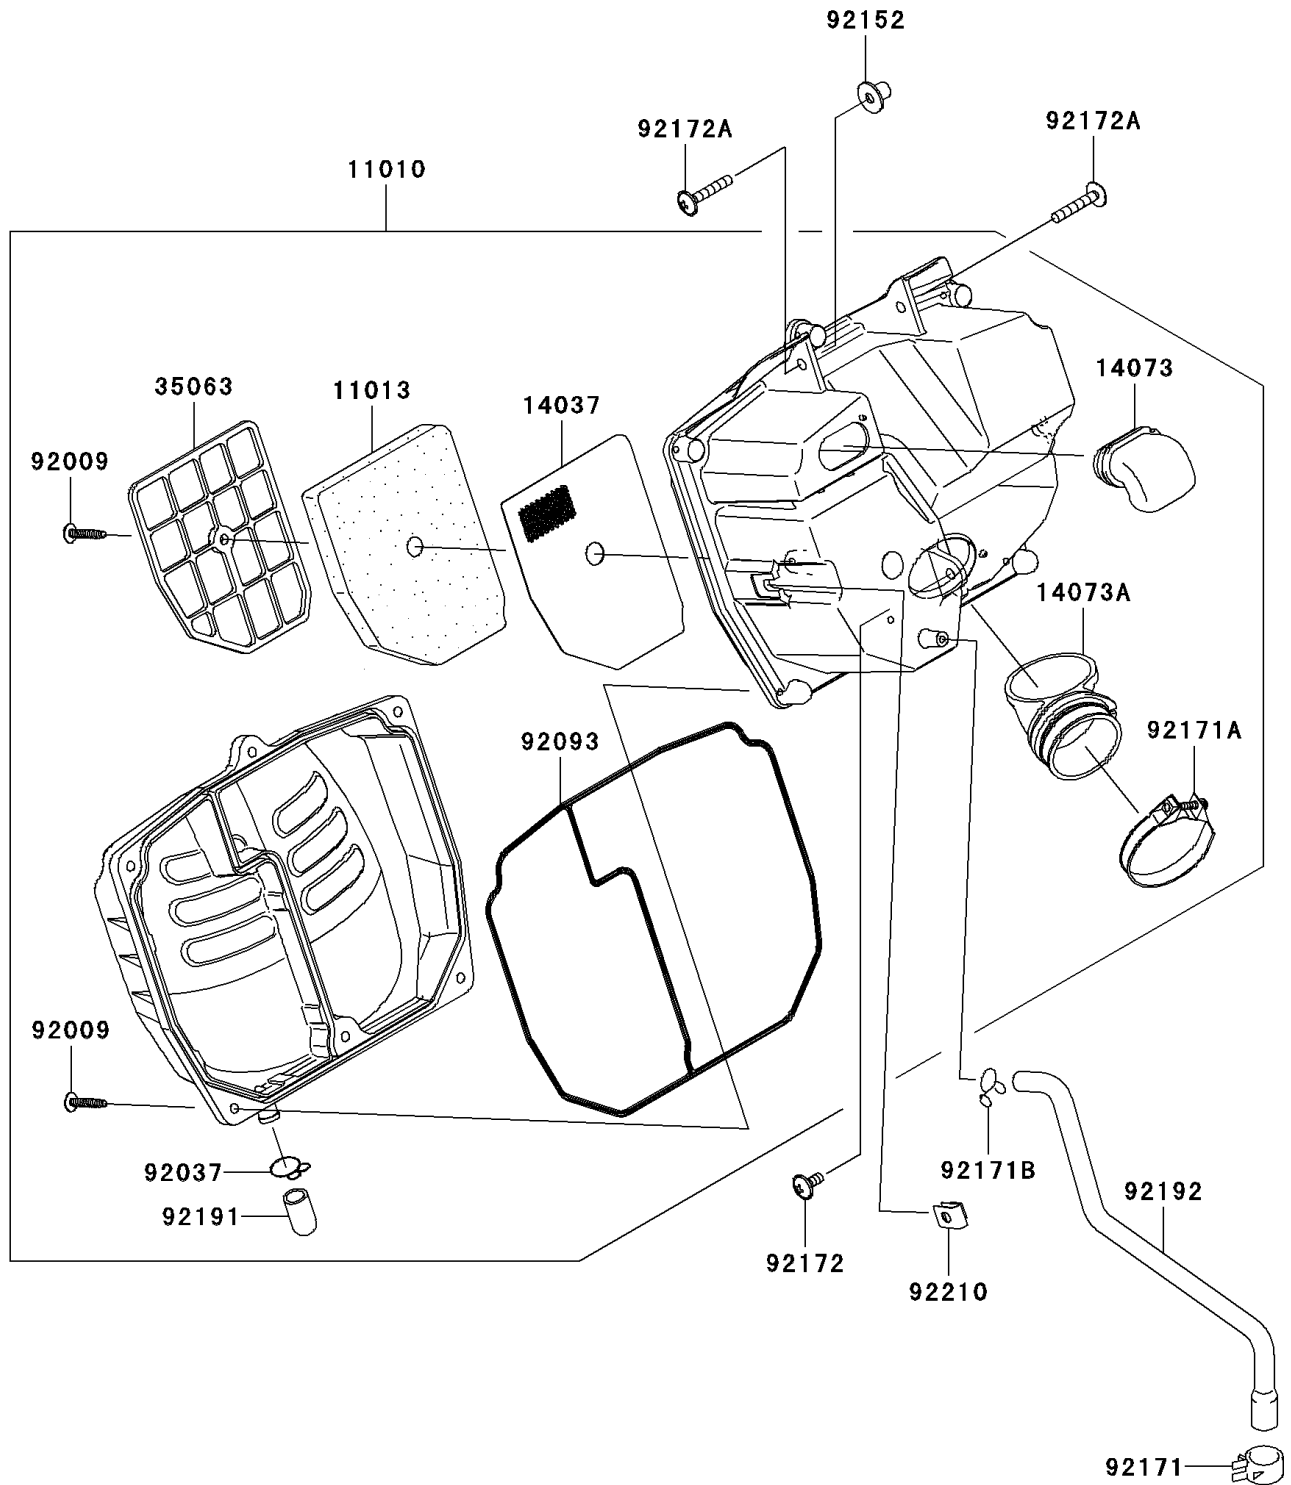

2010 Fury 125R PARTS DIAGRAM

Air Cleaner

E1130

2010 Fury 125R PARTS LIST

Air Cleaner

ITEM NAME	PART NUMBER	QUANTITY
FILTER-ASSY-AIR (Ref # 11010)	11010-0129	1
ELEMENT-AIR FILTER (Ref # 11013)	11013-0024	1
SCREEN (Ref # 14037)	14037-0070	1
DUCT (Ref # 14073)	14073-0166	1
DUCT (Ref # 14073A)	14073-1810	1
STAY (Ref # 35063)	35063-0418	1
SCREW,5X25 (Ref # 92009)	92009-1986	7
CLAMP,14.5MM (Ref # 92037)	92037-1900	1
SEAL (Ref # 92093)	92093-0090	1
COLLAR (Ref # 92152)	92152-0599	2
CLAMP (Ref # 92171)	92171-1055	1
CLAMP (Ref # 92171A)	92171-1436	1
CLAMP (Ref # 92171B)	92171-1521	1
SCREW,6X14 (Ref # 92172)	92172-0004	1
SCREW,6X35 (Ref # 92172A)	92172-0463	2
TUBE,DRAIN (Ref # 92191)	92191-1685	1
TUBE,BREATHER (Ref # 92192)	92192-0481	1
NUT,6MM (Ref # 92210)	92210-0218	2