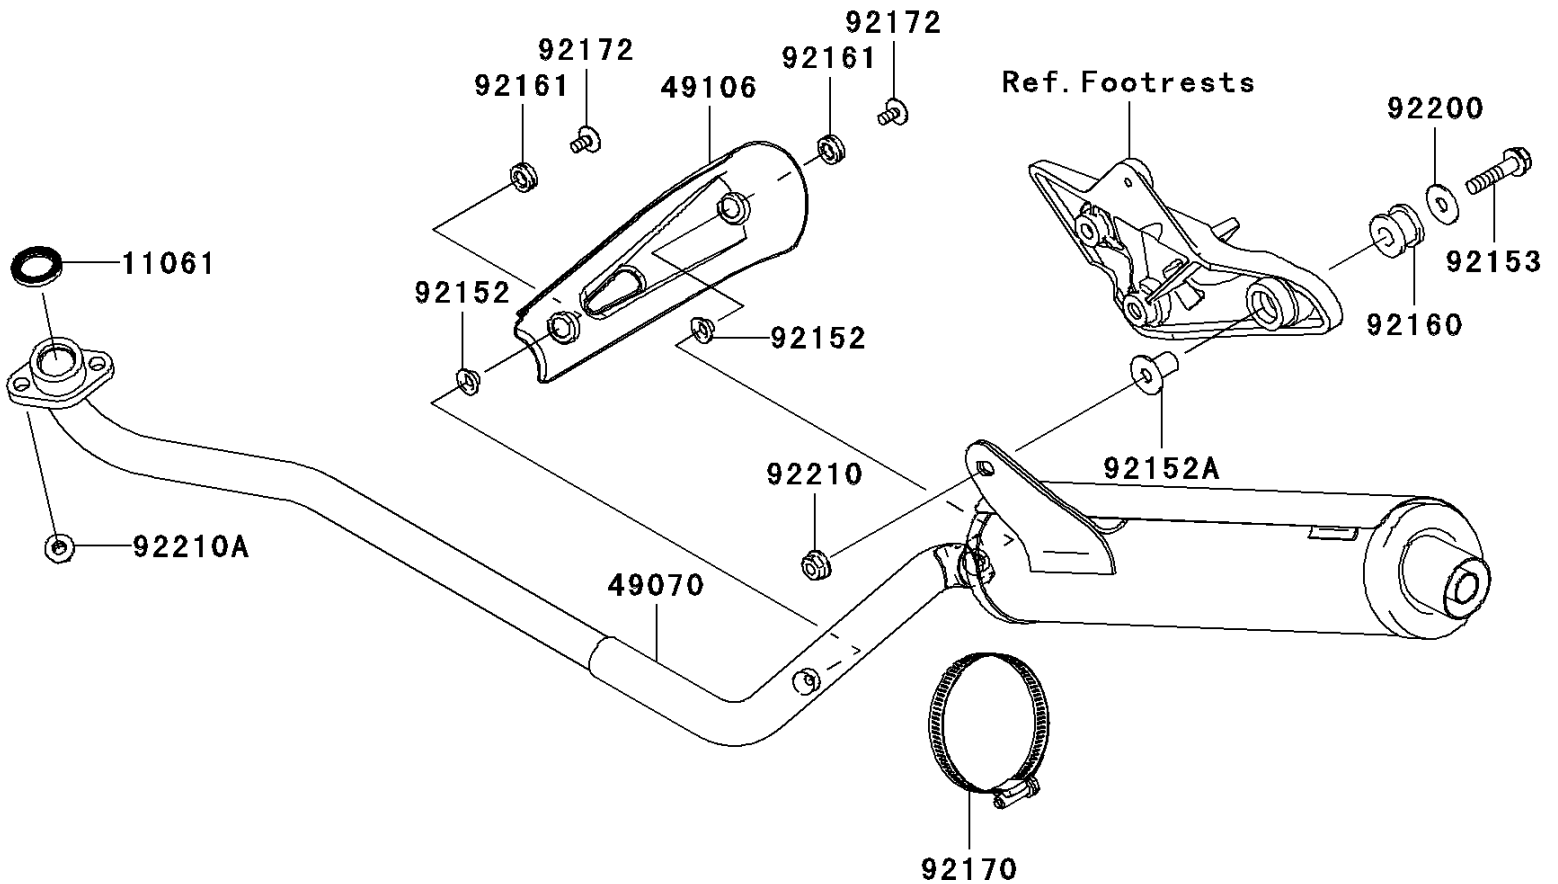

2010 Fury 125R PARTS DIAGRAM

Muffler(s)

E1140

2010 Fury 125R PARTS LIST

Muffler(s)

ITEM NAME	PART NUMBER	QUANTITY
GASKET,EXHAUST PIPE (Ref # 11061)	11061-0183	1
MUFFLER-COMP (Ref # 49070)	49070-0032	1
COVER-MUFFLER (Ref # 49106)	49106-0090	1
COLLAR (Ref # 92152)	92152-0334	2
COLLAR (Ref # 92152A)	92152-0676	1
BOLT,8X35 (Ref # 92153)	92153-1186	1
DAMPER,MUFFLER MOUNT (Ref # 92160)	92160-1116	1
DAMPER (Ref # 92161)	92161-0306	2
CLAMP (Ref # 92170)	92170-1307	1
SCREW,6X12 (Ref # 92172)	92172-0394	2
WASHER,8.5X24.5X1.6 (Ref # 92200)	92200-0441	1
NUT,8MM (Ref # 92210)	92210-0177	1
NUT,8MM (Ref # 92210A)	92210-0381	2