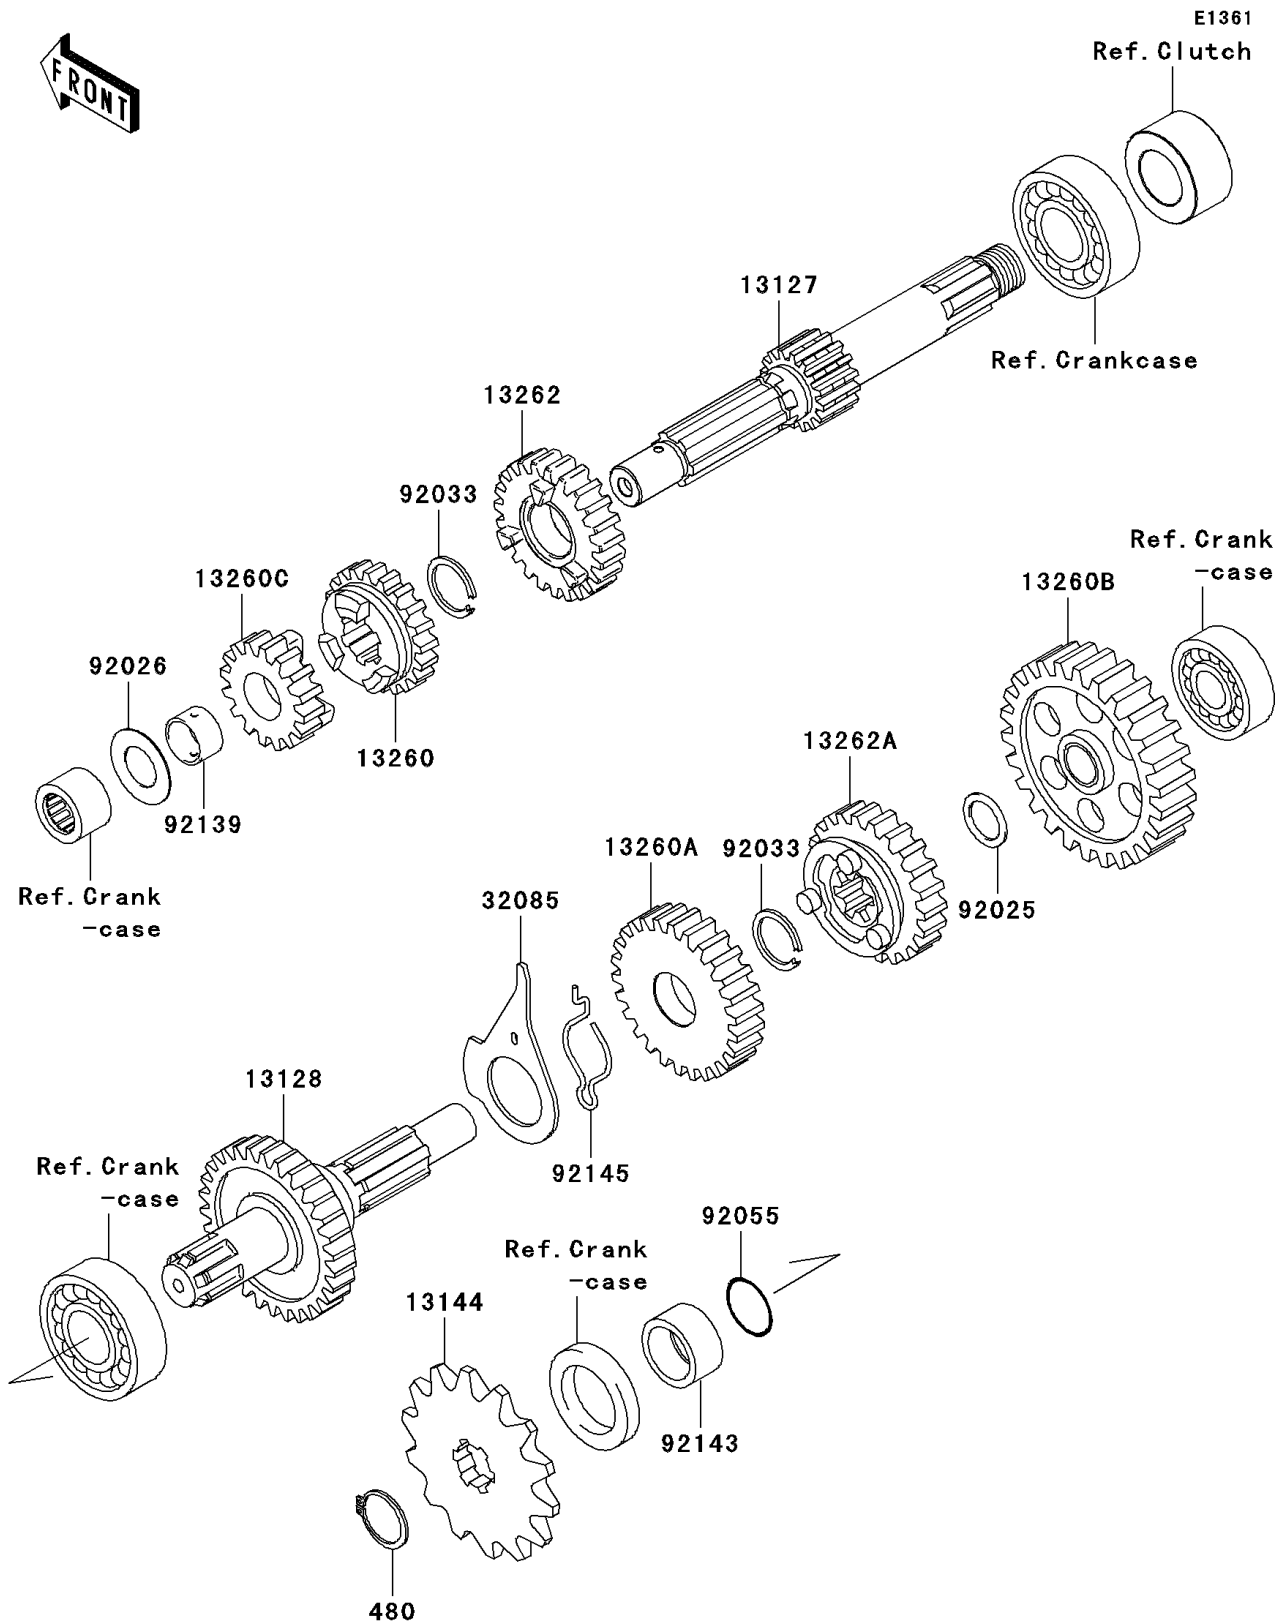

2010 Fury 125R PARTS DIAGRAM

Transmission

2010 Fury 125R PARTS LIST

Transmission

| ITEM NAME | PART NUMBER | QUANTITY |
|--|-------------|----------|
| CIRCLIP-TYPE-C,17MM (Ref # 480) | 480J1700 | 1 |
| SHAFT-TRANSMISSION INPUT,12T (Ref # 13127) | 13127-1280 | 1 |
| SHAFT-TRANSMISSION OUTPUT (Ref # 13128) | 13128-0042 | 1 |
| SPROCKET-OUTPUT,14T (Ref # 13144) | 13144-1323 | 1 |
| GEAR,INPUT 3RD,20T (Ref # 13260) | 13260-1839 | 1 |
| GEAR,OUTPUT 3RD,27T (Ref # 13260A) | 13260-1860 | 1 |
| GEAR,OUTPUT LOW,36T (Ref # 13260B) | 13260-1862 | 1 |
| GEAR,INPUT 2ND,16T (Ref # 13260C) | 13260-1986 | 1 |
| GEAR,INPUT 4TH,23T (Ref # 13262) | 13262-0666 | 1 |
| GEAR,OUTPUT 4TH,25T (Ref # 13262A) | 13262-0667 | 1 |
| STOPPER (Ref # 32085) | 32085-1515 | 1 |
| SHIM (Ref # 92025) | 92025-1280 | 1 |
| SPACER (Ref # 92026) | 92026-1091 | 1 |
| RING-SNAP,17MM (Ref # 92033) | 92033-1060 | 2 |
| RING-O,16.8MM (Ref # 92055) | 92055-1235 | 1 |
| BUSHING (Ref # 92139) | 92139-1102 | 1 |
| COLLAR,SPROCKET (Ref # 92143) | 92143-1680 | 1 |
| SPRING (Ref # 92145) | 92145-1381 | 1 |