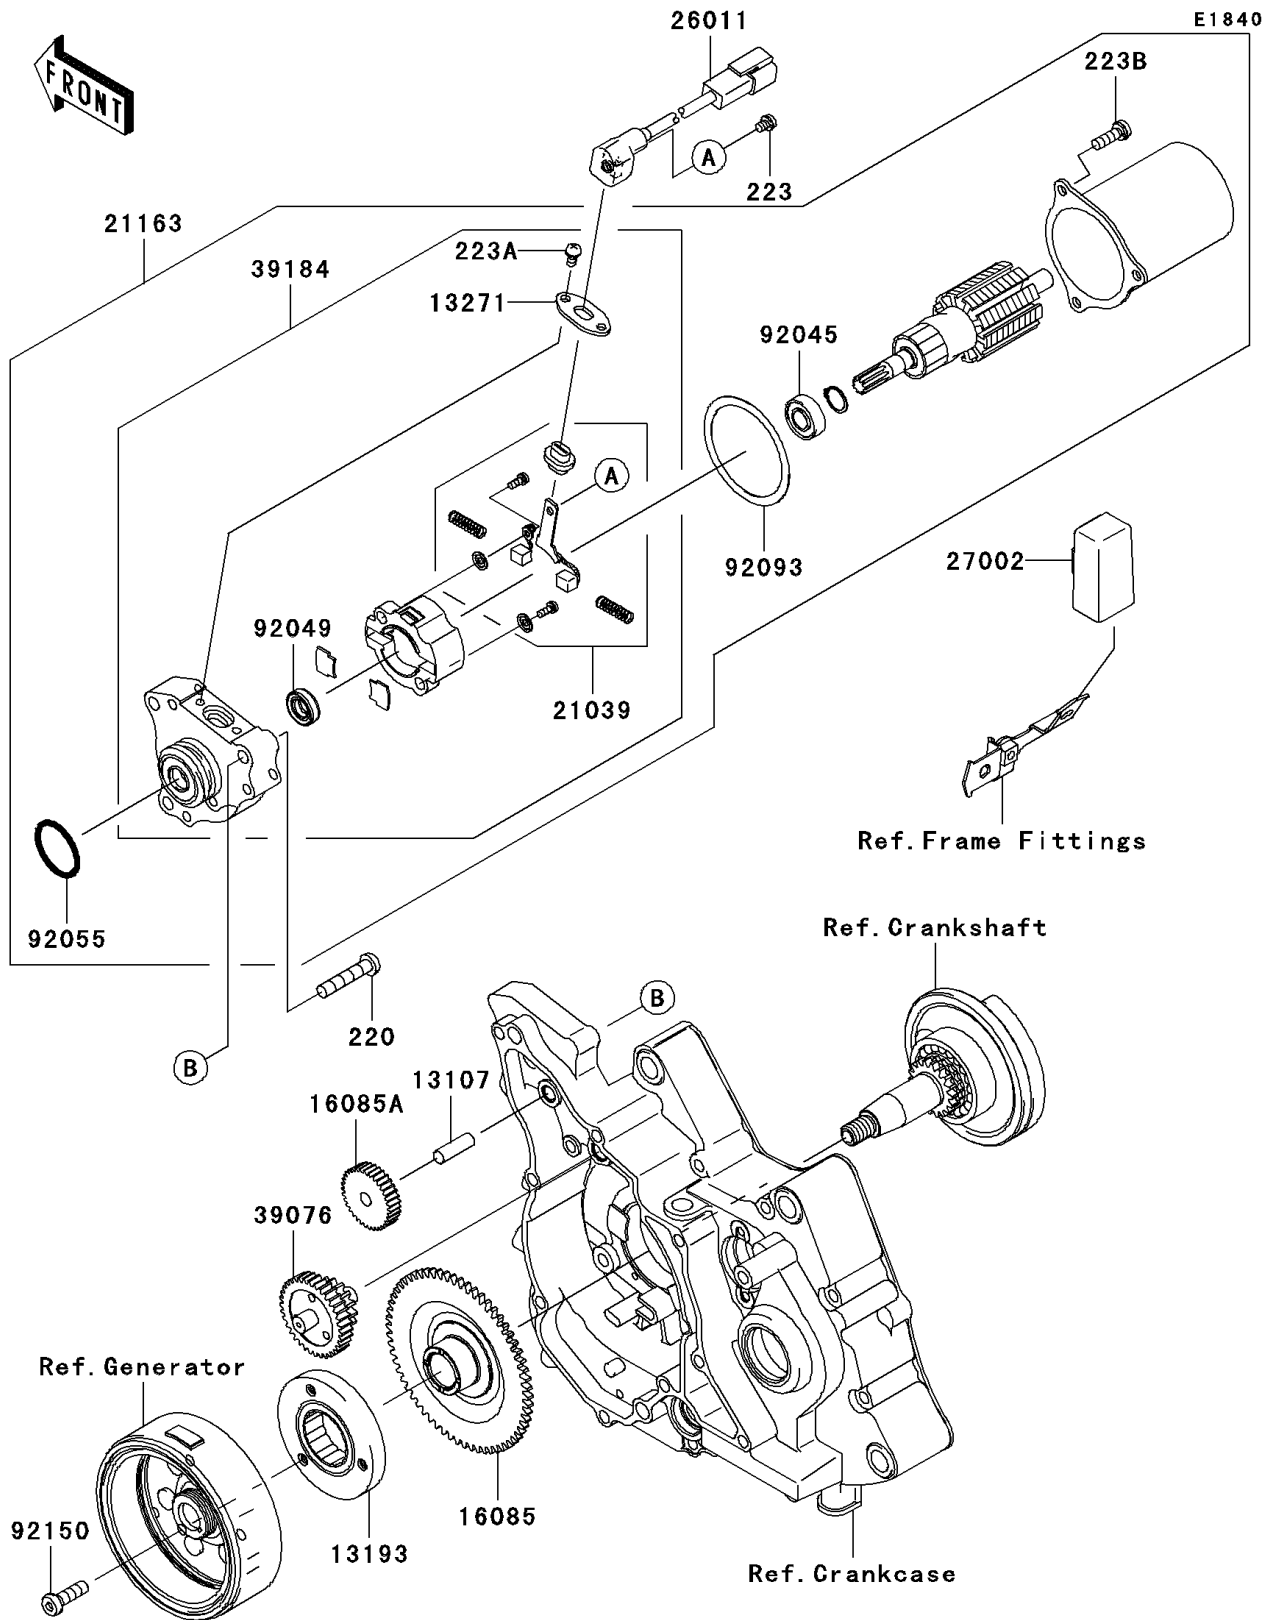

# 2010 Fury 125R PARTS DIAGRAM

Starter Motor

## 2010 Fury 125R PARTS LIST

### Starter Motor

ITEM NAME	PART NUMBER	QUANTITY
SCREW-PAN-CROS,6X30 (Ref # 220)	220AD0630	3
SCREW-PAN-WS-CROS,4X6 (Ref # 223)	223AA0406	1
SCREW-PAN-WS-CROS,4X8 (Ref # 223A)	223AA0408	2
SCREW-PAN-WS-CROS,5X16 (Ref # 223B)	223AA0516	3
SHAFT,8X25 (Ref # 13107)	13107-1142	1
CLUTCH-ASSY-ONEWAY (Ref # 13193)	13193-0003	1
PLATE (Ref # 13271)	13271-0674	1
GEAR (Ref # 16085)	16085-0096	1
GEAR,IDLE,45T (Ref # 16085A)	16085-1264	1
BRUSH,STARTER MOTOR(SET) (Ref # 21039)	21039-1067	1
STARTER-ELECTRIC (Ref # 21163)	21163-0049	1
WIRE-LEAD (Ref # 26011)	26011-1819	1
RELAY-ASSY (Ref # 27002)	27002-1118	1
LIMITER (Ref # 39076)	39076-1078	1
BRACKET-ASSY (Ref # 39184)	39184-0014	1
BEARING-BALL,STARTER MOTOR (Ref # 92045)	92045-1349	1
SEAL-OIL,STARTER MOTOR (Ref # 92049)	92049-1465	1
RING-O (Ref # 92055)	92055-1276	1
SEAL,STARTER MOTOR (Ref # 92093)	92093-1079	1
BOLT,6X20 (Ref # 92150)	92150-1907	3