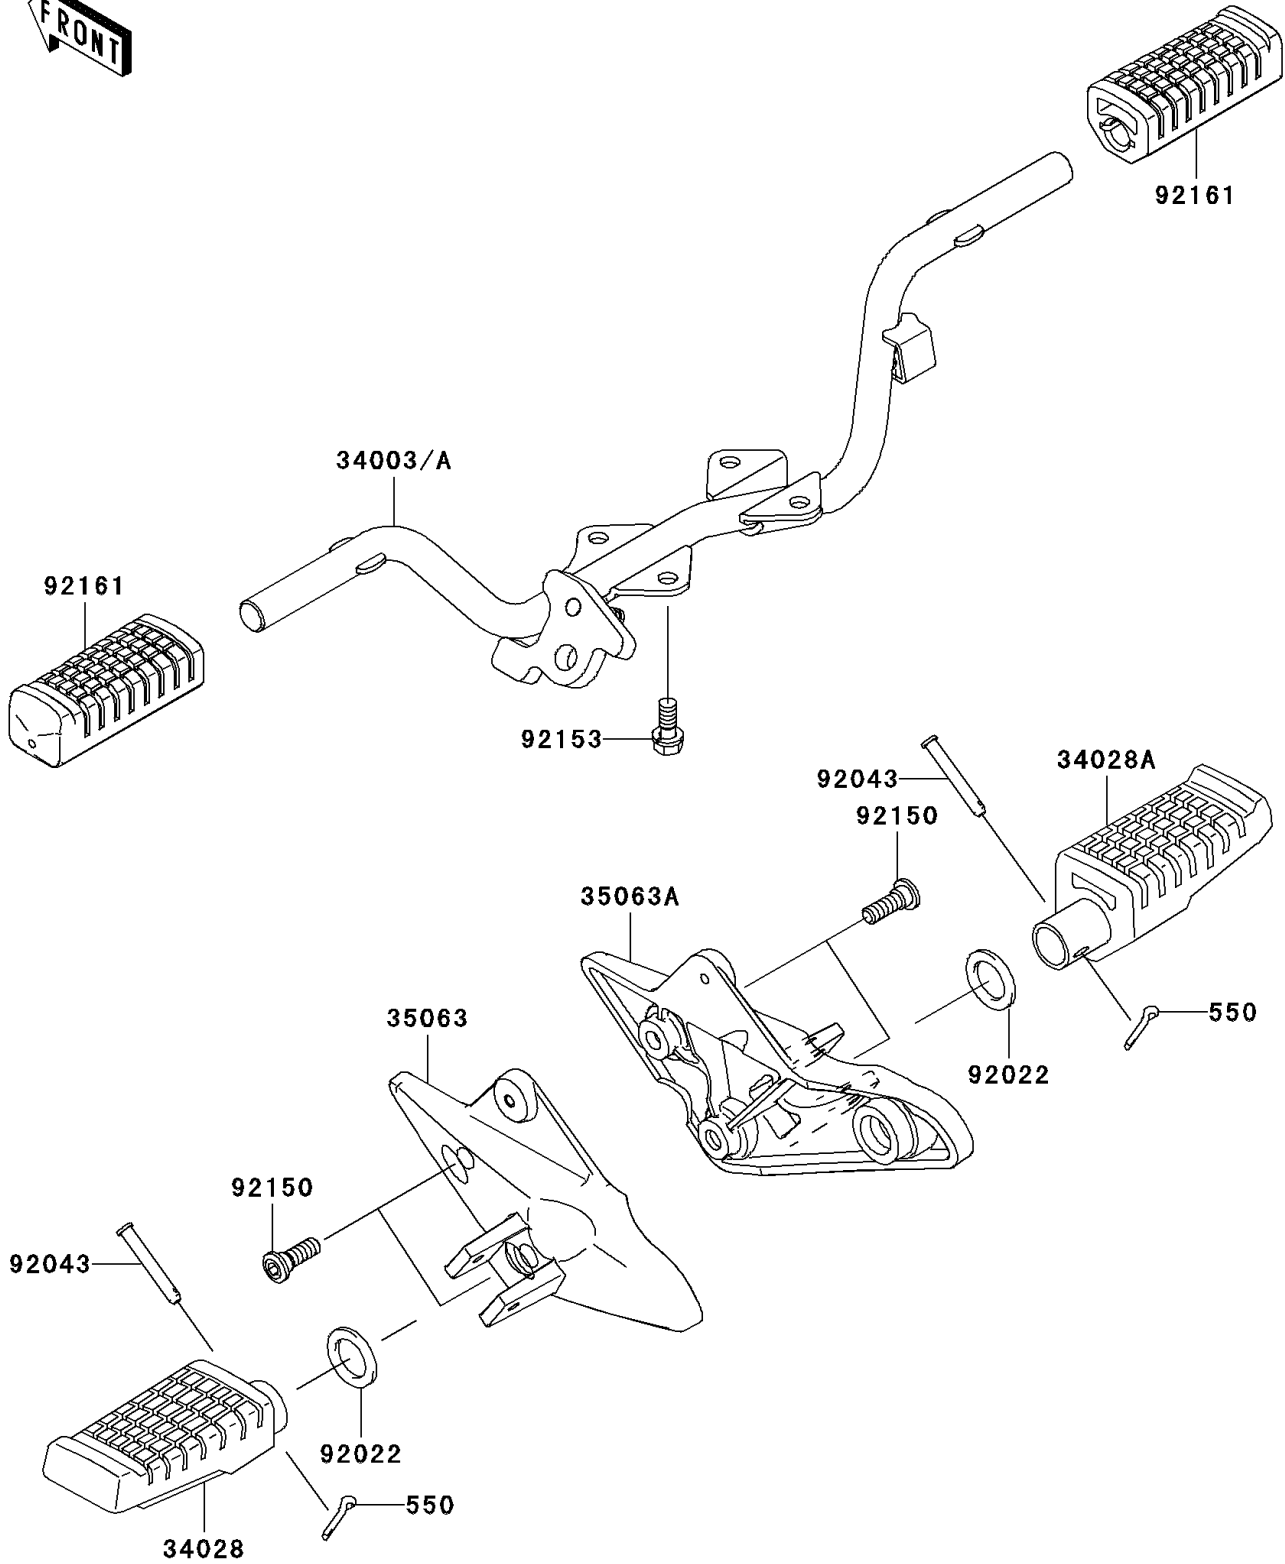

2010 Fury 125R PARTS DIAGRAM

Footrests

F2160

2010 Fury 125R PARTS LIST

Footrests

ITEM NAME	PART NUMBER	QUANTITY
PIN-COTTER,2.0X15 (Ref # 550)	550AA2015	2
HOLDER-STEP,FR (Ref # 34003)	34003-0078	1
STEP,RR,LH (Ref # 34028)	34028-1349	1
STEP,RR,RH (Ref # 34028A)	34028-1350	1
STAY,RR,LH,P.SILVER (Ref # 35063)	35063-0629-458	1
STAY,RR,RH,P.SILVER (Ref # 35063A)	35063-0630-458	1
WASHER,20X30X2.3 (Ref # 92022)	92022-1568	2
PIN,6X37 (Ref # 92043)	92043-0045	2
BOLT,SOCKET,8X25 (Ref # 92150)	92150-1837	4
BOLT,8X20 (Ref # 92153)	92153-1940	4
DAMPER,STEP (Ref # 92161)	92161-0619	2