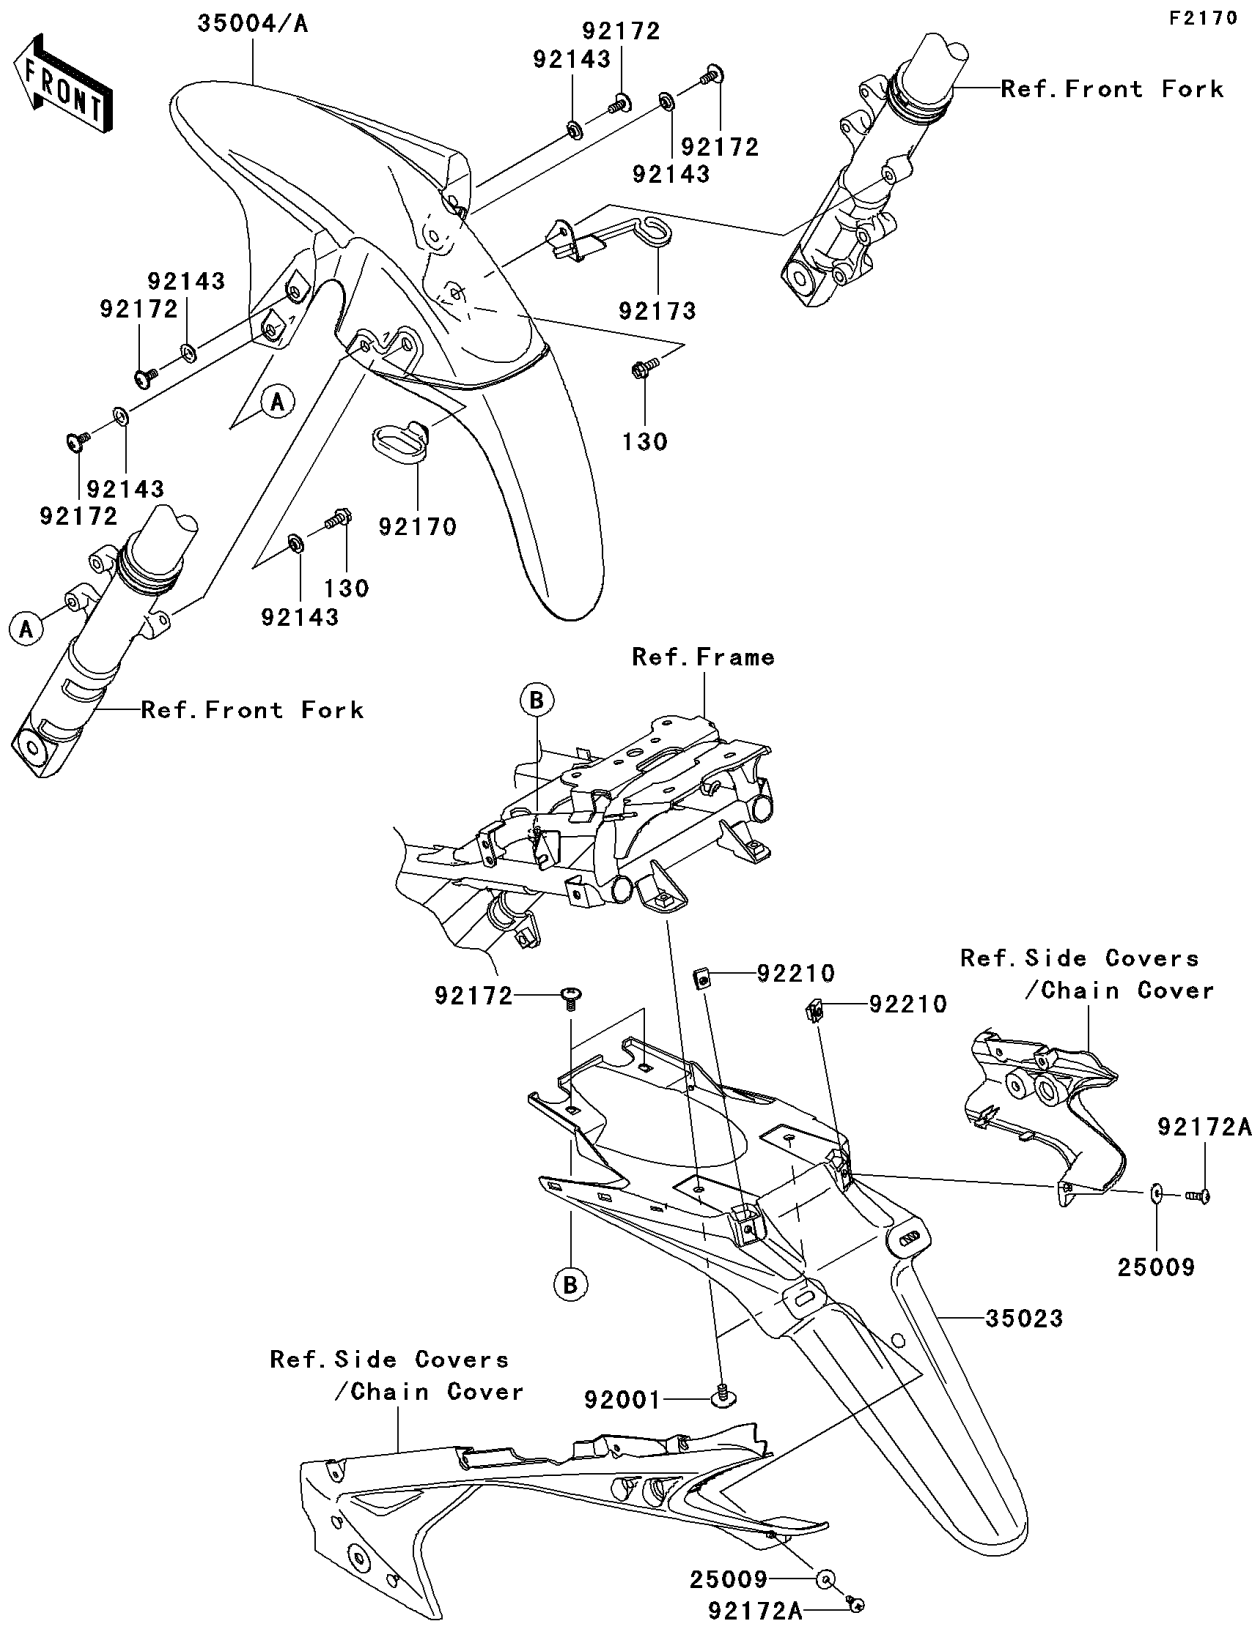

2010 Fury 125R PARTS DIAGRAM

Fenders

2010 Fury 125R PARTS LIST

Fenders

ITEM NAME	PART NUMBER	QUANTITY
BOLT-FLANGED,6X16 (Ref # 130)	130BB0616	2
WASHER,5.2X16X1.2 (Ref # 25009)	25009-004	2
FENDER-FRONT,EBONY/BLACK (Ref # 35004)	35004-0122-EI	1
FENDER-REAR (Ref # 35023)	35023-0112	1
BOLT,6X14,BLACK (Ref # 92001)	92001-1847	2
COLLAR (Ref # 92143)	92143-1087	5
CLAMP,CABLE (Ref # 92170)	92170-1574	1
SCREW,6X14 (Ref # 92172)	92172-0055	6
SCREW,5X16 (Ref # 92172A)	92172-0462	2
CLAMP,BRAKE HOSE (Ref # 92173)	92173-0004	1
NUT,PLATE,5MM (Ref # 92210)	92210-0262	2