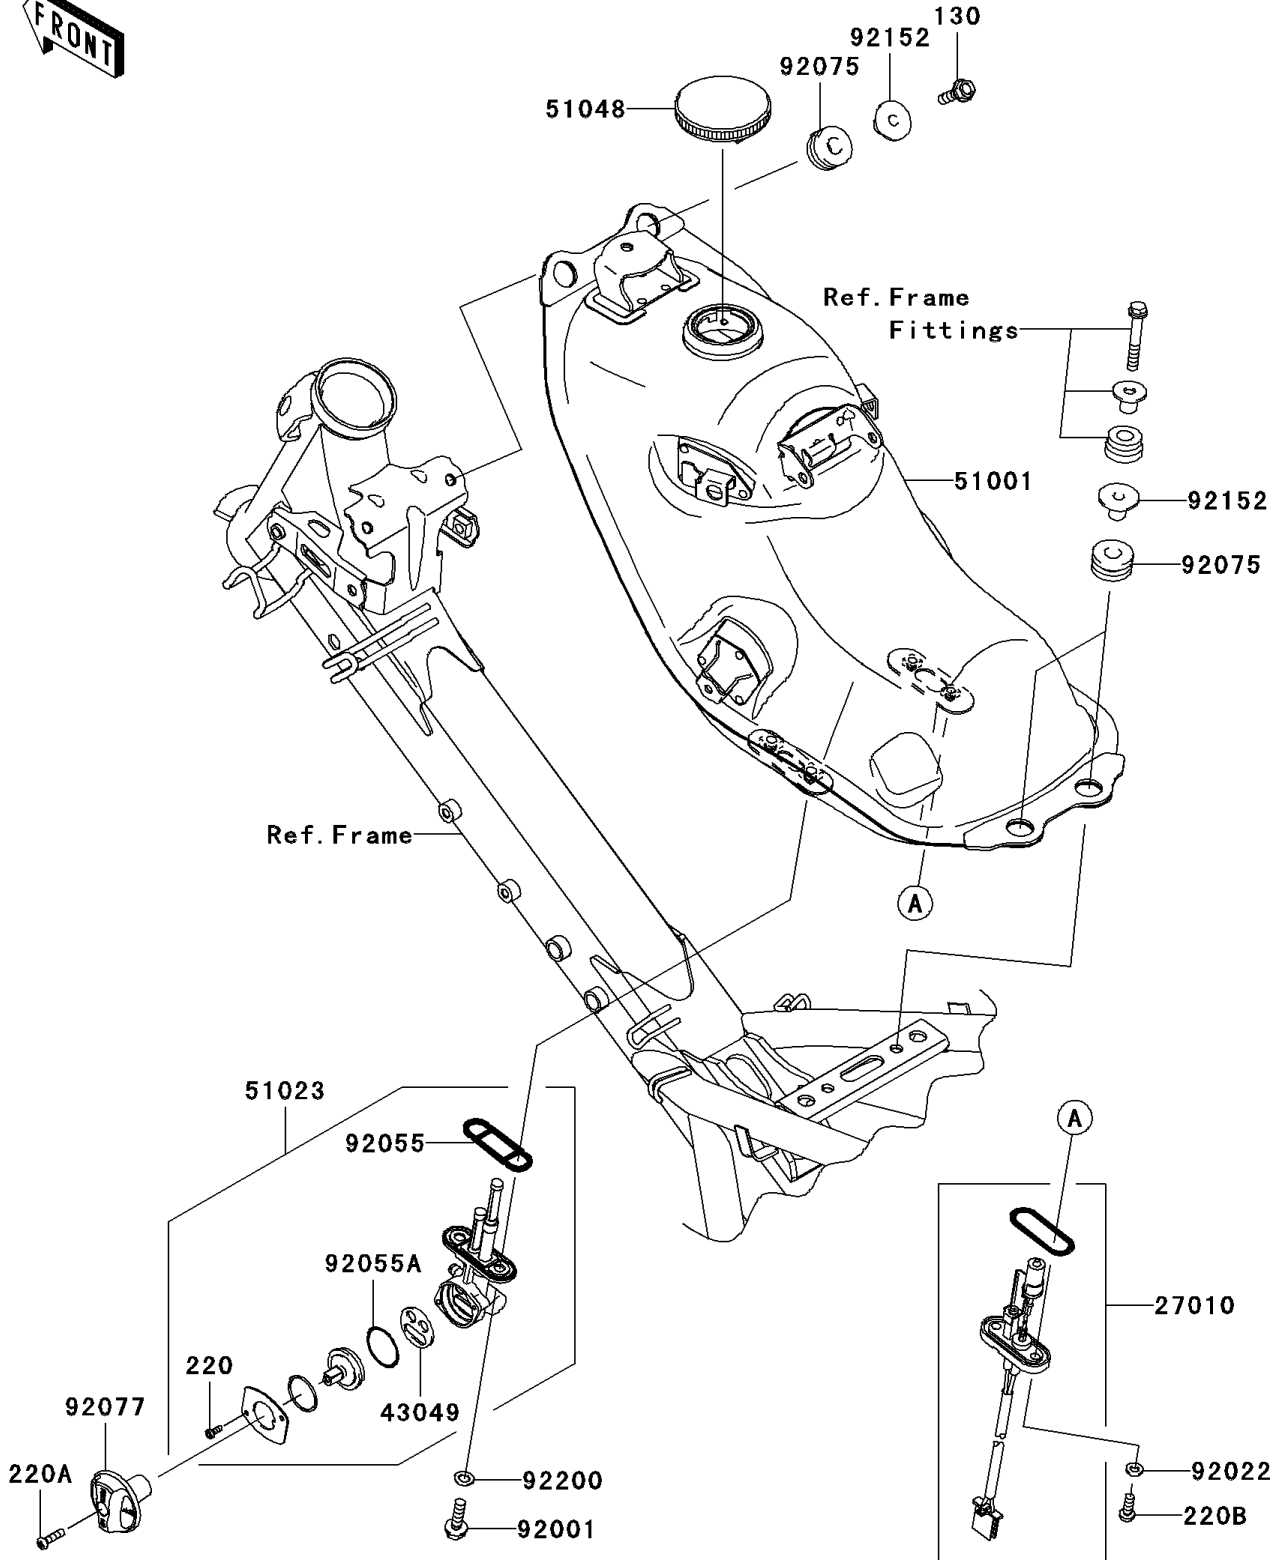

# 2010 Fury 125R PARTS DIAGRAM

Fuel Tank

F2410

## 2010 Fury 125R PARTS LIST

### Fuel Tank

ITEM NAME	PART NUMBER	QUANTITY
BOLT-FLANGED,6X22 (Ref # 130)	130BB0622	2
SCREW-PAN-CROS,3X8 (Ref # 220)	220AA0308	2
SCREW-PAN-CROSS,4X16 (Ref # 220A)	220AB0416	1
SCREW-PAN-CROS,5X14 (Ref # 220B)	220AD0514	2
SWITCH,FUEL LEVEL (Ref # 27010)	27010-0077	1
PACKING,TAP VALVE (Ref # 43049)	43049-1091	1
TANK-COMP-FUEL (Ref # 51001)	51001-0287	1
TAP-ASSY,FUEL (Ref # 51023)	51023-0029	1
CAP-ASSY-TANK (Ref # 51048)	51048-1119	1
BOLT,6X20 (Ref # 92001)	92001-1091	2
WASHER,5.2X10X1.5 (Ref # 92022)	92022-1023	2
RING-O,FUEL TAP PACKING (Ref # 92055)	92055-1112	1
RING-O,TAP LEVER (Ref # 92055A)	92055-1419	1
DAMPER (Ref # 92075)	92075-1690	4
KNOB,FUEL TAP (Ref # 92077)	92077-0009	1
COLLAR (Ref # 92152)	92152-0697	4
WASHER,6.5X11.5X0.8 (Ref # 92200)	92200-0117	2