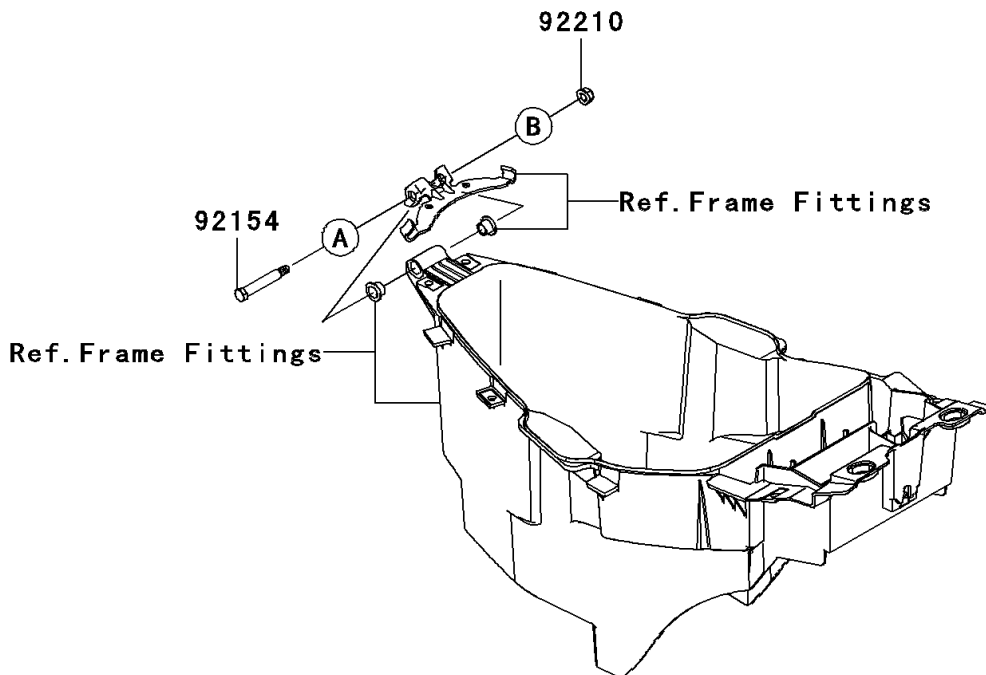

2010 Fury 125R PARTS DIAGRAM

Seat

F2510

2010 Fury 125R PARTS LIST

Seat

ITEM NAME	PART NUMBER	QUANTITY
SEAT-ASSY,DUAL,BLACK (Ref # 53066)	53066-0275-MA	1
DAMPER (Ref # 92075)	92075-099	2
DAMPER (Ref # 92075A)	92075-1927	2
BOLT,6MM (Ref # 92154)	92154-0135	1
DAMPER,SEAT (Ref # 92161)	92161-0636	2
NUT,LOCK,FLANGED,6MM (Ref # 92210)	92210-0181	1