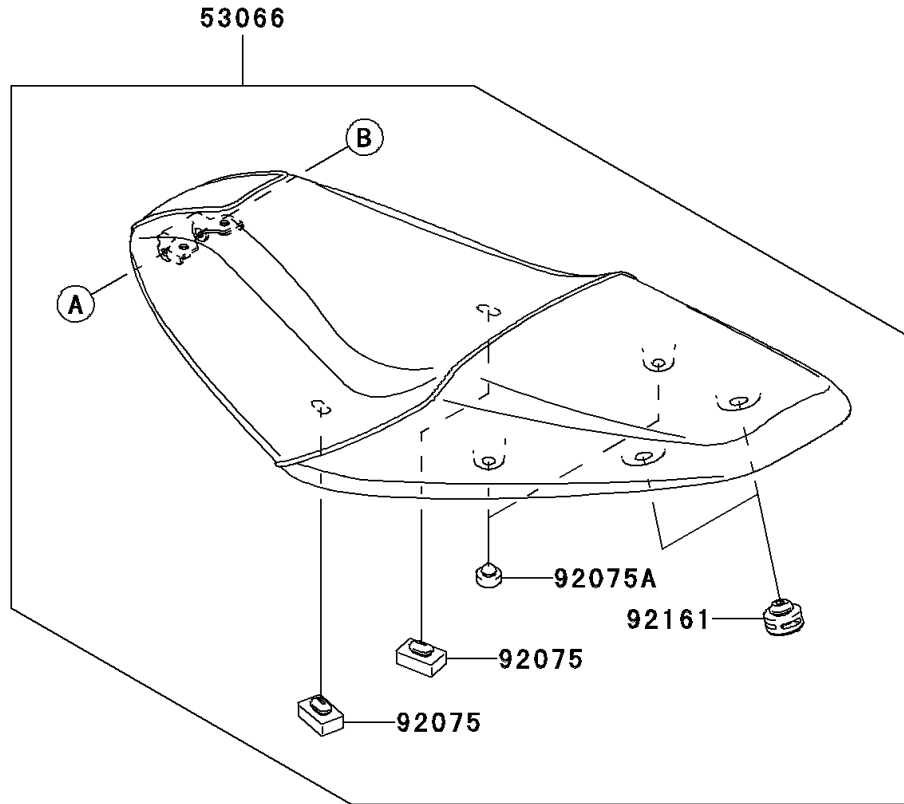

2010 Fury 125R PARTS DIAGRAM

Seat

F2510

2010 Fury 125R PARTS LIST

Seat

ITEM NAME	PART NUMBER	QUANTITY
SEAT-ASSY,DUAL,BLACK (Ref # 53066)	53066-0275-MA	1
DAMPER (Ref # 92075)	92075-099	2
DAMPER (Ref # 92075A)	92075-1927	2
BOLT,6MM (Ref # 92154)	92154-0135	1
DAMPER,SEAT (Ref # 92161)	92161-0636	2
NUT,LOCK,FLANGED,6MM (Ref # 92210)	92210-0181	1