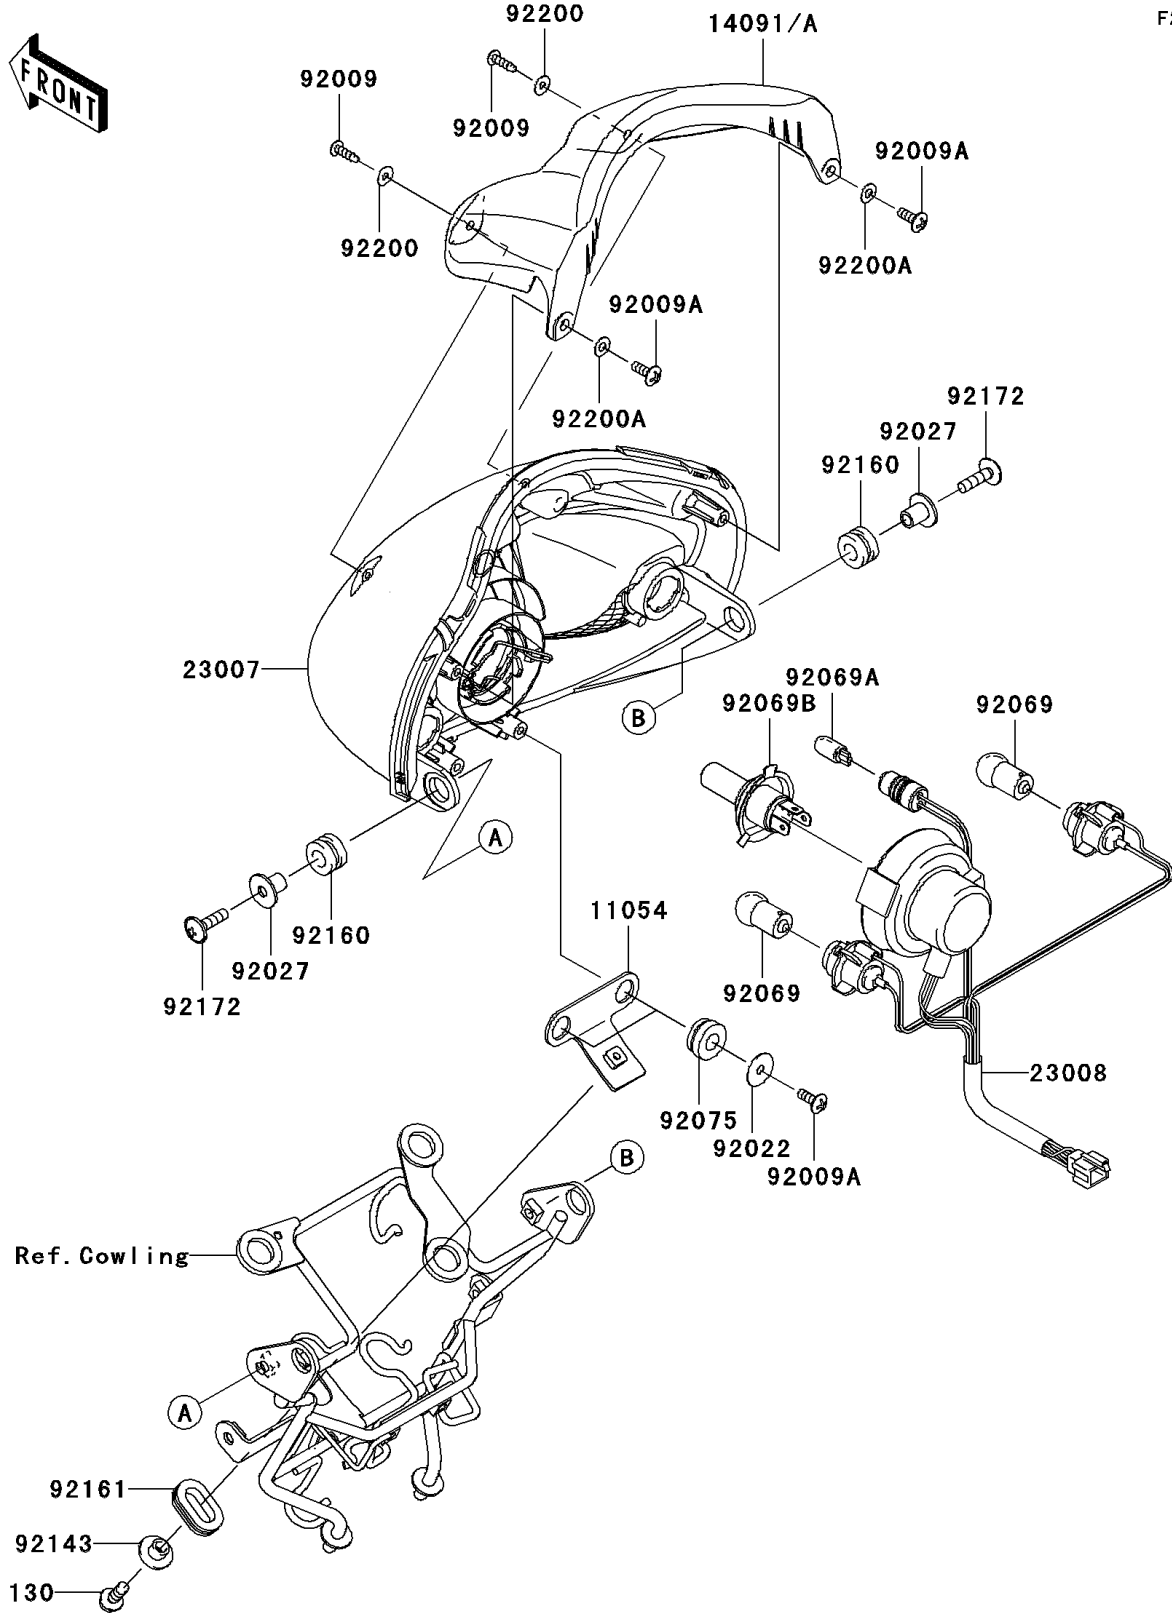

2010 Fury 125R PARTS DIAGRAM

Headlight(s)

F2710

2010 Fury 125R PARTS LIST

Headlight(s)

ITEM NAME	PART NUMBER	QUANTITY
BOLT-FLANGED,6X18 (Ref # 130)	130BB0618	1
BRACKET,HEAD LAMP (Ref # 11054)	11054-1690	1
COVER,HEAD LAMP,L.GREEN (Ref # 14091A)	14091-1719-777	1
LENS-COMP,HEAD LAMP (Ref # 23007)	23007-0116	1
SOCKET-ASSY,HEAD LAMP (Ref # 23008)	23008-0106	1
SCREW,4X16,BLACK (Ref # 92009)	92009-1158	2
SCREW,TAPPING,5X14 (Ref # 92009A)	92009-1197	4
WASHER,5.5X20X1.2 (Ref # 92022)	92022-1405	2
COLLAR,L=14.1 (Ref # 92027)	92027-1920	2
BULB,12V 10W (Ref # 92069)	92069-0003	2
BULB,12V 5W (Ref # 92069A)	92069-1016	1
BULB,12V 35/35W (Ref # 92069B)	92069-1120	1
DAMPER (Ref # 92075)	92075-277	2
COLLAR (Ref # 92143)	92143-1833	1
DAMPER (Ref # 92160)	92160-1167	2
DAMPER (Ref # 92161)	92161-0522	1
SCREW,6X22 (Ref # 92172)	92172-0373	2
WASHER,4.2X11.5X0.5 (Ref # 92200)	92200-0412	2
WASHER,NYLON,5.3X11.5X0.5 (Ref # 92200A)	92200-1480	2