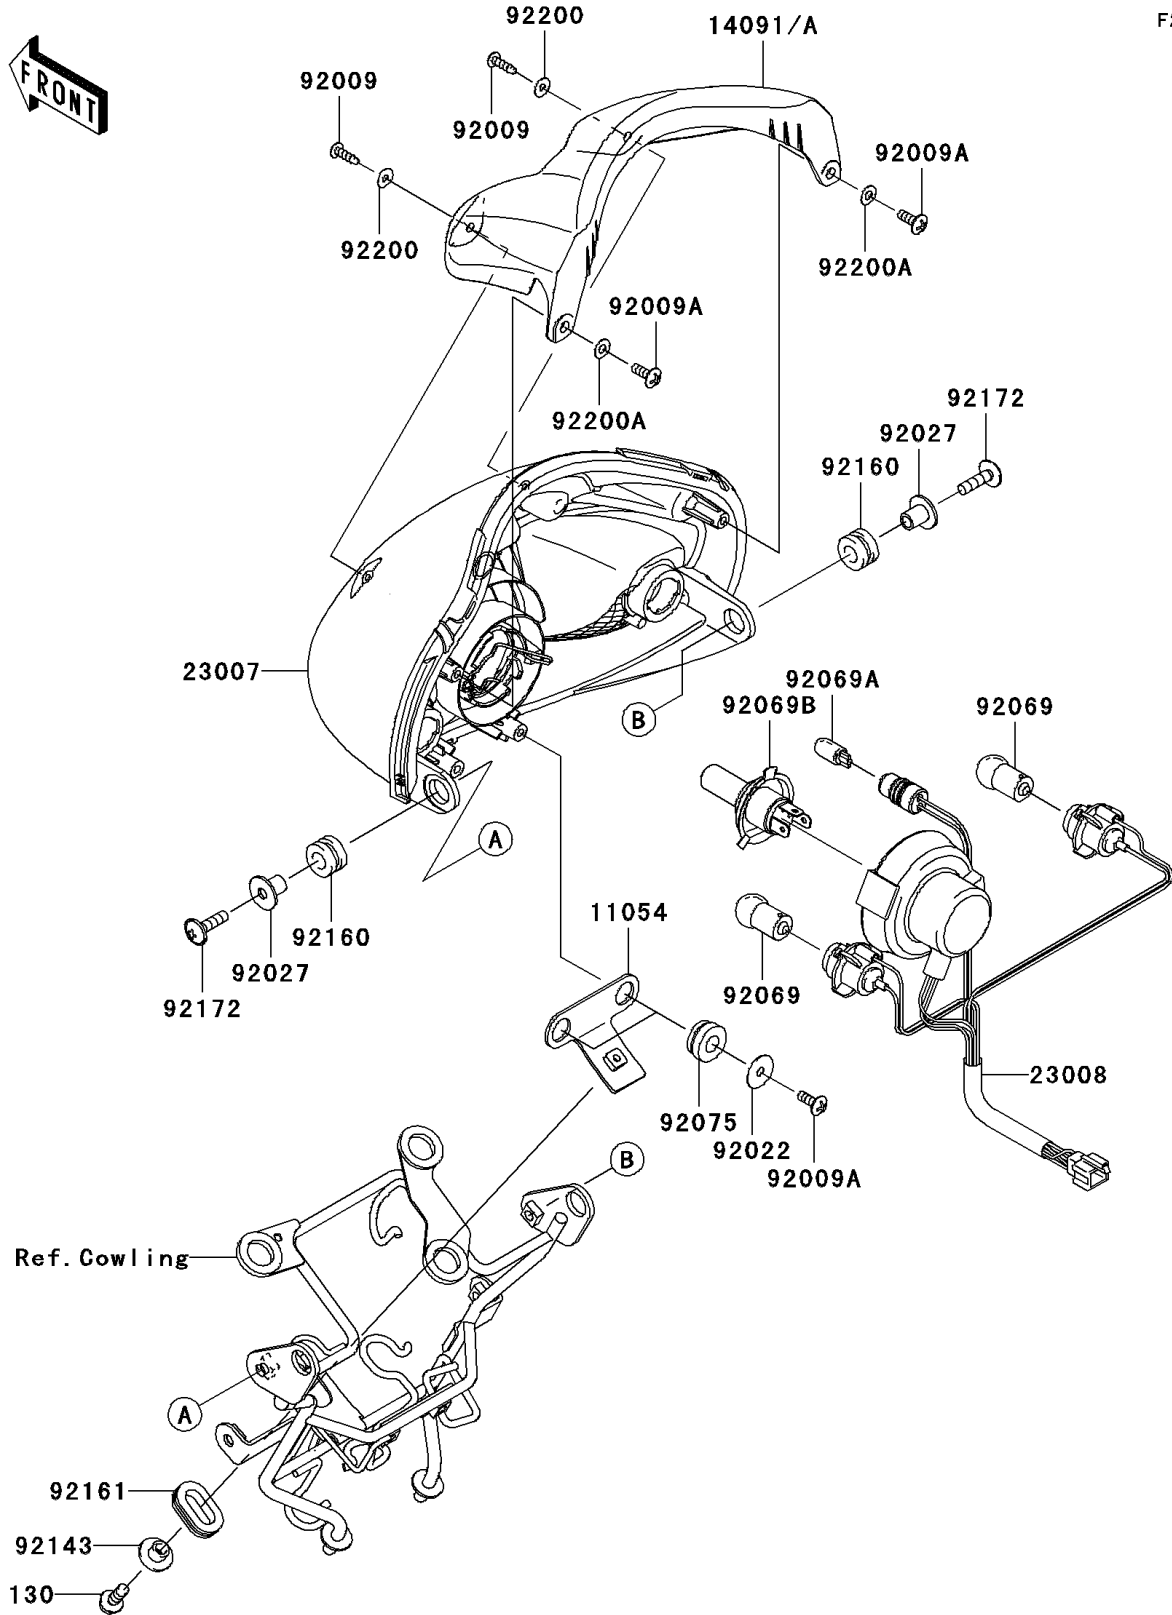

2010 Fury 125R PARTS DIAGRAM

Headlight(s)

F2710

2010 Fury 125R PARTS LIST

Headlight(s)

ITEM NAME	PART NUMBER	QUANTITY
BOLT-FLANGED,6X18 (Ref # 130)	130BB0618	1
BRACKET,HEAD LAMP (Ref # 11054)	11054-1690	1
COVER,HEAD LAMP,EBONY (Ref # 14091)	14091-1719-QE	1
LENS-COMP,HEAD LAMP (Ref # 23007)	23007-0116	1
SOCKET-ASSY,HEAD LAMP (Ref # 23008)	23008-0106	1
SCREW,4X16,BLACK (Ref # 92009)	92009-1158	2
SCREW,TAPPING,5X14 (Ref # 92009A)	92009-1197	4
WASHER,5.5X20X1.2 (Ref # 92022)	92022-1405	2
COLLAR,L=14.1 (Ref # 92027)	92027-1920	2
BULB,12V 10W (Ref # 92069)	92069-0003	2
BULB,12V 5W (Ref # 92069A)	92069-1016	1
BULB,12V 35/35W (Ref # 92069B)	92069-1120	1
DAMPER (Ref # 92075)	92075-277	2
COLLAR (Ref # 92143)	92143-1833	1
DAMPER (Ref # 92160)	92160-1167	2
DAMPER (Ref # 92161)	92161-0522	1
SCREW,6X22 (Ref # 92172)	92172-0373	2
WASHER,4.2X11.5X0.5 (Ref # 92200)	92200-0412	2
WASHER,NYLON,5.3X11.5X0.5 (Ref # 92200A)	92200-1480	2