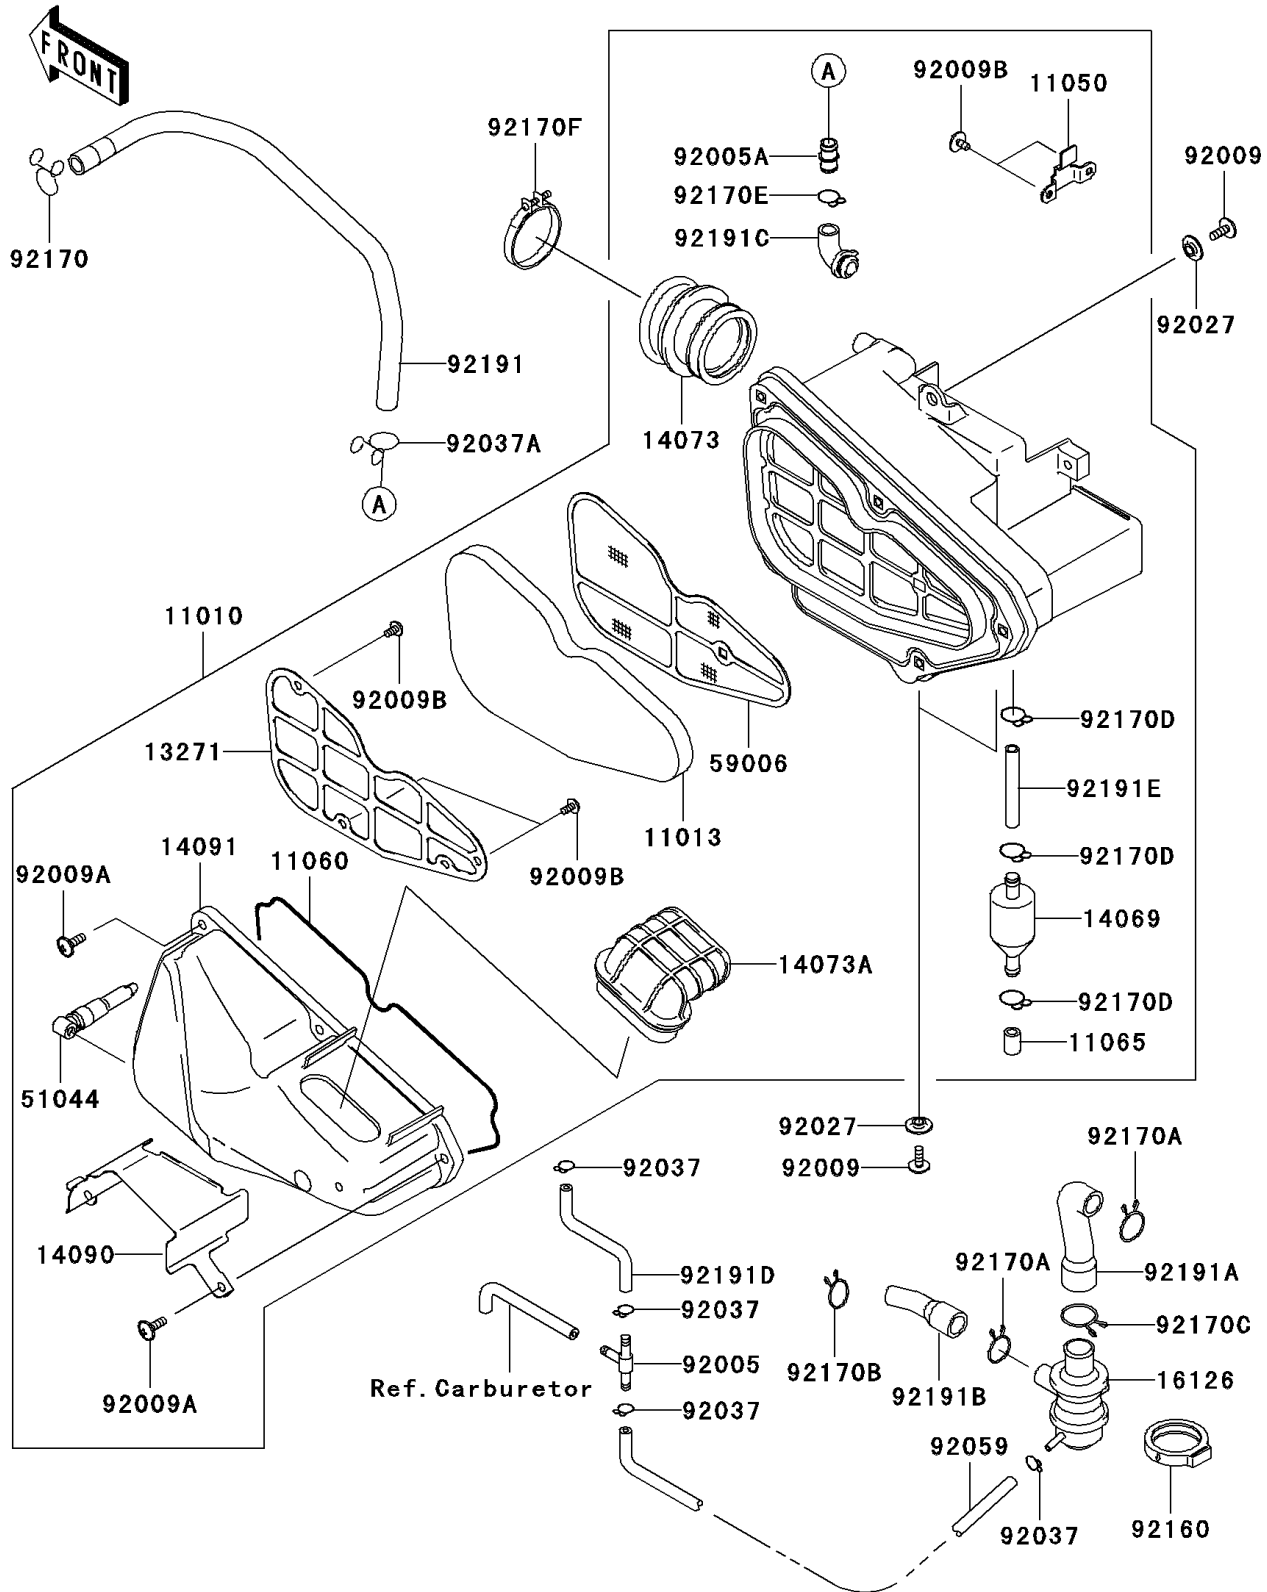

2003 Eliminator 125 (Canada Only) PARTS DIAGRAM

Air Cleaner(CN,US)

E1130

2003 Eliminator 125 (Canada Only) PARTS LIST

Air Cleaner(CN,US)

ITEM NAME	PART NUMBER	QUANTITY
FILTER-ASSY-AIR (Ref # 11010)	11010-1719	1
ELEMENT-AIR FILTER (Ref # 11013)	11013-1268	1
BRACKET (Ref # 11050)	11050-1427	1
GASKET,AIR FILTER (Ref # 11060)	11060-1808	1
CAP,BREATHER (Ref # 11065)	11065-1088	1
PLATE,ELEMENT (Ref # 13271)	13271-1103	1
BREATHER (Ref # 14069)	14069-1064	1
DUCT,CARBURETOR (Ref # 14073)	14073-1702	1
DUCT,INTAKE (Ref # 14073A)	14073-1703	1
COVER,INTAKE DUCT (Ref # 14090)	14090-1891	1
COVER,AIR FILTER (Ref # 14091)	14091-1114	1
VALVE (Ref # 16126)	16126-1353	1
TUBE-ASSY,DRAIN (Ref # 51044)	51044-1196	1
ARRESTER-FLAME (Ref # 59006)	59006-1057	1
FITTING,TUBE,T-TYPE (Ref # 92005)	92005-1017	1
FITTING (Ref # 92005A)	92005-1247	1
SCREW,6X16 (Ref # 92009)	92009-1621	3
SCREW,6X18 (Ref # 92009A)	92009-1830	5
SCREW,TAPPING 5X10 (Ref # 92009B)	92009-1831	5
COLLAR (Ref # 92027)	92027-1757	3
CLAMP (Ref # 92037)	92037-1610	4
CLAMP,BREATHER TUBE (Ref # 92037A)	92037-192	1
TUBE,4X9X260 (Ref # 92059)	92059-1712	1
DAMPER,VALVE (Ref # 92160)	92160-1867	1
CLAMP (Ref # 92170)	92170-1017	1
CLAMP,TUBE (Ref # 92170A)	92170-1445	2
CLAMP (Ref # 92170B)	92170-1695	1
CLAMP (Ref # 92170C)	92170-1786	1
CLAMP (Ref # 92170D)	92170-1796	3

2003 Eliminator 125 (Canada Only) PARTS LIST

Air Cleaner(CN,US)

ITEM NAME	PART NUMBER	QUANTITY
CLAMP (Ref # 92170E)	92170-1845	1
CLAMP (Ref # 92170F)	92170-1864	1
TUBE,BREATHER (Ref # 92191)	92191-1162	1
TUBE,AIR FILTER-VALVE (Ref # 92191A)	92191-1163	1
TUBE,VALVE-ENGINE (Ref # 92191B)	92191-1164	1
TUBE,BREATHER (Ref # 92191C)	92191-1208	1
TUBE,L=115 (Ref # 92191D)	92191-1210	1
TUBE,7X12X45 (Ref # 92191E)	92191-1241	1