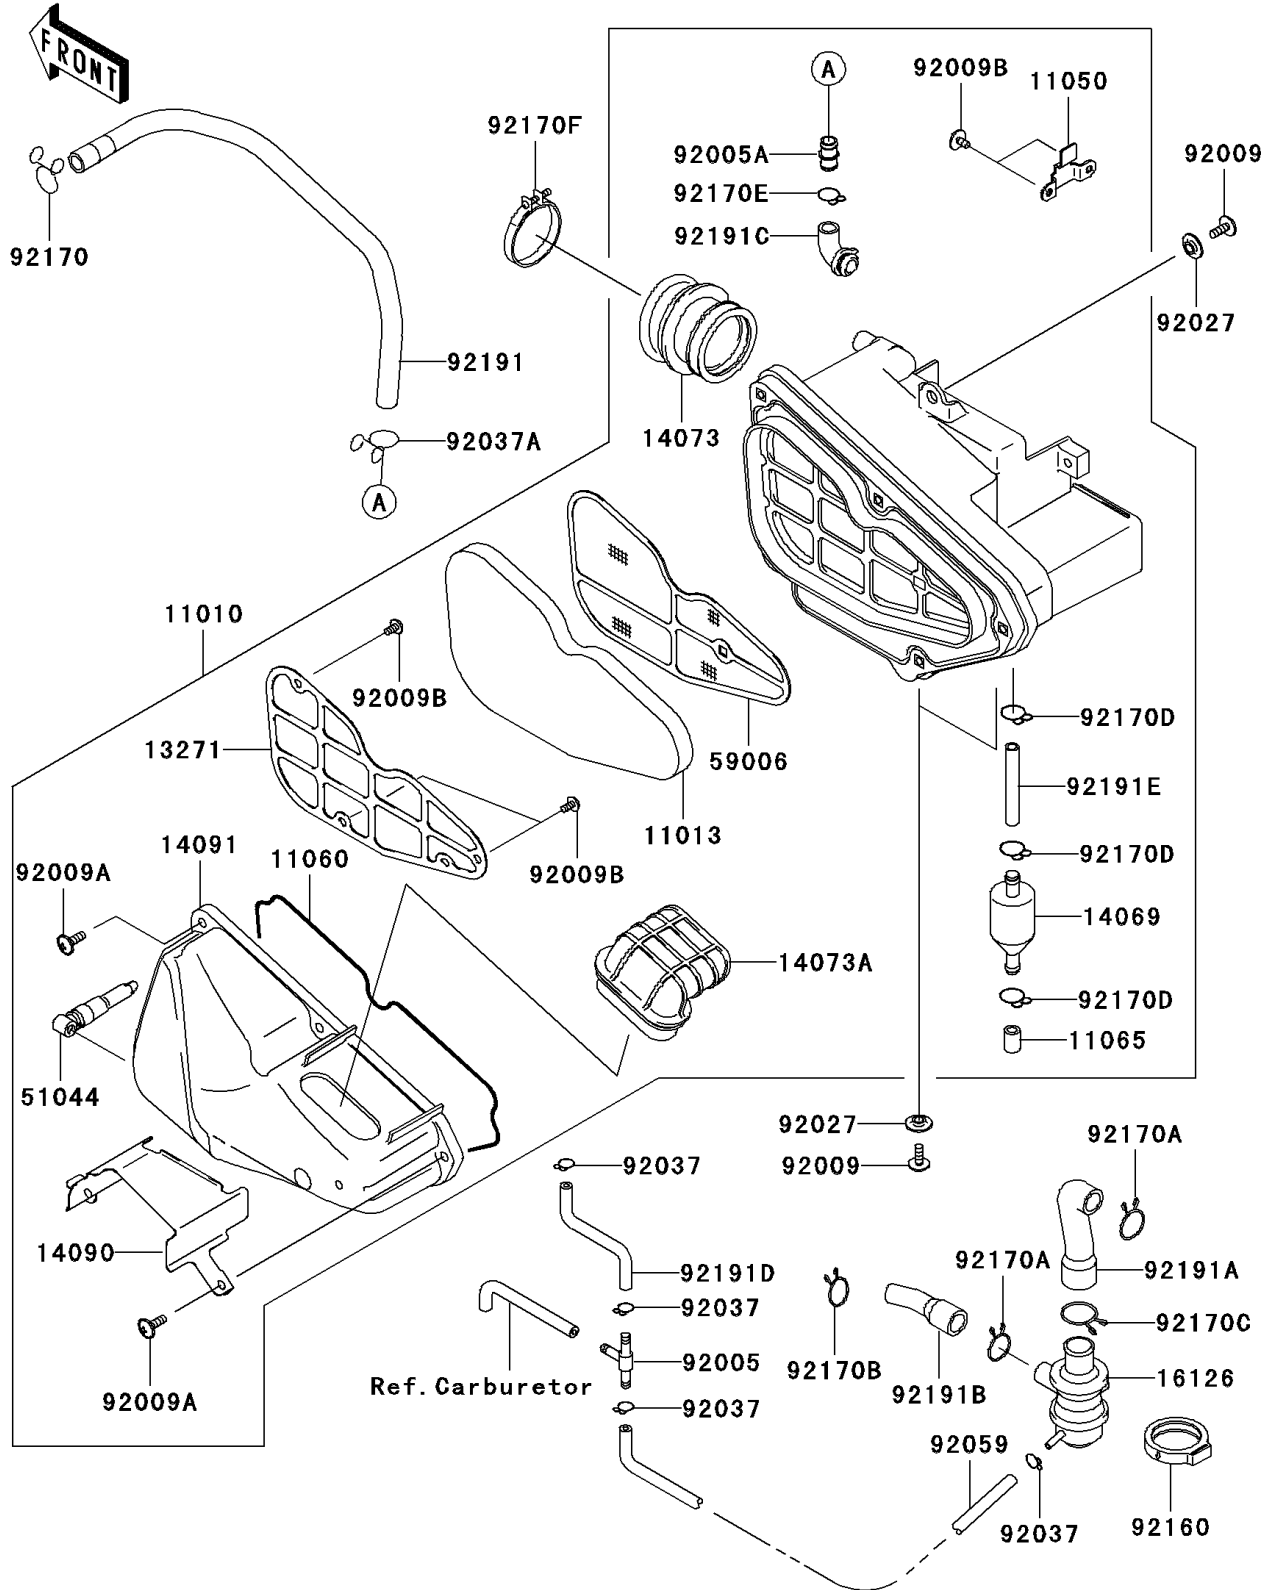

# 2005 Eliminator 125 PARTS DIAGRAM

Air Cleaner(CN,US)

E1130

## 2005 Eliminator 125 PARTS LIST

Air Cleaner(CN,US)

ITEM NAME	PART NUMBER	QUANTITY
FILTER-ASSY-AIR (Ref # 11010)	11010-1719	1
ELEMENT-AIR FILTER (Ref # 11013)	11013-1268	1
BRACKET (Ref # 11050)	11050-1427	1
GASKET,AIR FILTER (Ref # 11060)	11060-1808	1
CAP,BREATHER (Ref # 11065)	11065-1088	1
PLATE,ELEMENT (Ref # 13271)	13271-1103	1
BREATHER (Ref # 14069)	14069-1064	1
DUCT,CARBURETOR (Ref # 14073)	14073-1702	1
DUCT,INTAKE (Ref # 14073A)	14073-1703	1
COVER,INTAKE DUCT (Ref # 14090)	14090-1891	1
COVER,AIR FILTER (Ref # 14091)	14091-1114	1
VALVE (Ref # 16126)	16126-1353	1
TUBE-ASSY,DRAIN (Ref # 51044)	51044-1196	1
ARRESTER-FLAME (Ref # 59006)	59006-1057	1
FITTING,TUBE,T-TYPE (Ref # 92005)	92005-1017	1
FITTING (Ref # 92005A)	92005-1247	1
SCREW,6X16 (Ref # 92009)	92009-1621	3
SCREW,6X18 (Ref # 92009A)	92009-1830	5
SCREW,TAPPING 5X10 (Ref # 92009B)	92009-1831	5
COLLAR (Ref # 92027)	92027-1757	3
CLAMP (Ref # 92037)	92037-1610	4
CLAMP,BREATHER TUBE (Ref # 92037A)	92037-192	1
TUBE,4X9X260 (Ref # 92059)	92059-1712	1
DAMPER,VALVE (Ref # 92160)	92160-1867	1
CLAMP (Ref # 92170)	92170-1017	1
CLAMP,TUBE (Ref # 92170A)	92170-1445	2
CLAMP (Ref # 92170B)	92170-1695	1
CLAMP (Ref # 92170C)	92170-1786	1
CLAMP (Ref # 92170D)	92170-1796	3

## 2005 Eliminator 125 PARTS LIST

Air Cleaner(CN,US)

ITEM NAME	PART NUMBER	QUANTITY
CLAMP (Ref # 92170E)	92170-1845	1
CLAMP (Ref # 92170F)	92170-1864	1
TUBE,BREATHER (Ref # 92191)	92191-1162	1
TUBE,AIR FILTER-VALVE (Ref # 92191A)	92191-1163	1
TUBE,VALVE-ENGINE (Ref # 92191B)	92191-1164	1
TUBE,BREATHER (Ref # 92191C)	92191-1208	1
TUBE,L=115 (Ref # 92191D)	92191-1210	1
TUBE,7X12X45 (Ref # 92191E)	92191-1241	1