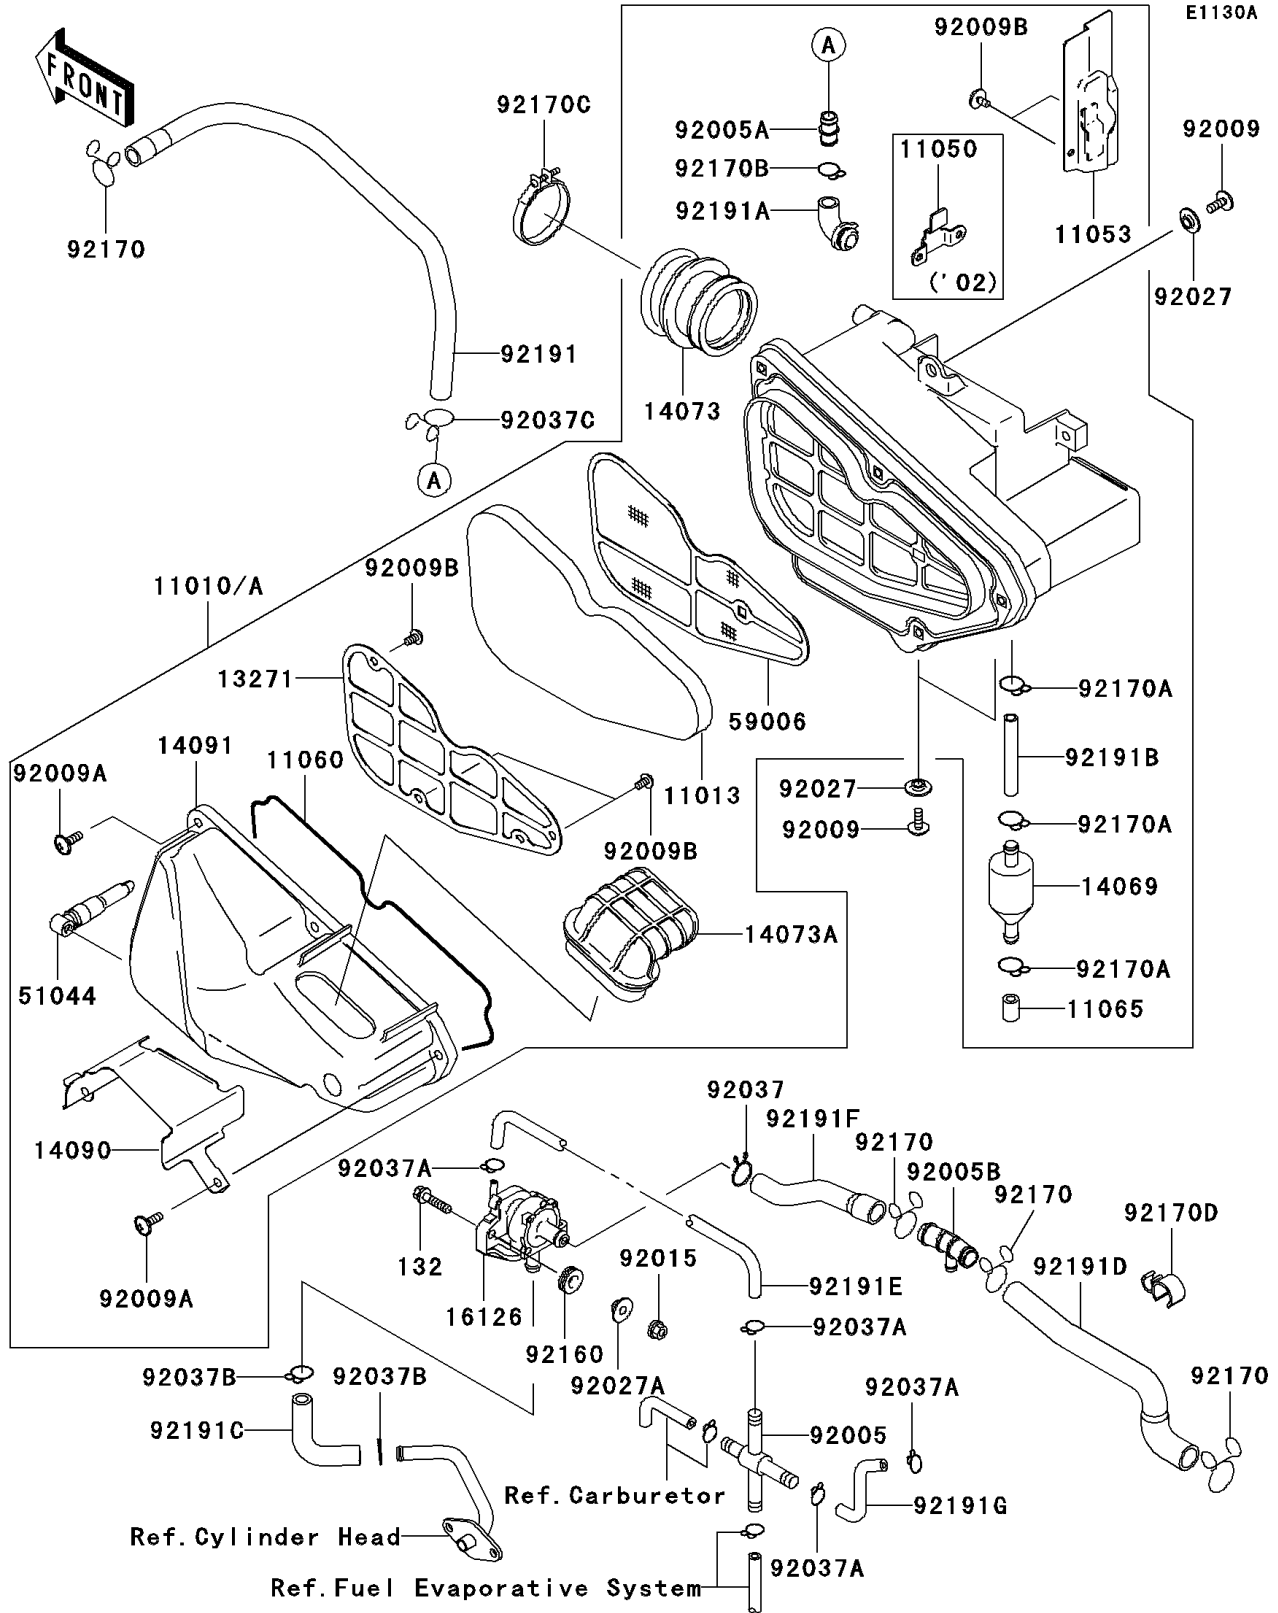

2005 Eliminator 125 PARTS DIAGRAM

Air Cleaner(CA)

2005 Eliminator 125 PARTS LIST

Air Cleaner(CA)

ITEM NAME	PART NUMBER	QUANTITY
FILTER-ASSY-AIR (Ref # 11010)	11010-0008	1
ELEMENT-AIR FILTER (Ref # 11013)	11013-1268	1
BRACKET (Ref # 11053)	11053-0124	1
GASKET,AIR FILTER (Ref # 11060)	11060-1808	1
CAP,BREATHER (Ref # 11065)	11065-1088	1
PLATE,ELEMENT (Ref # 13271)	13271-1103	1
BREATHER (Ref # 14069)	14069-1064	1
DUCT,CARBURETOR (Ref # 14073)	14073-1702	1
DUCT,INTAKE (Ref # 14073A)	14073-1703	1
COVER,INTAKE DUCT (Ref # 14090)	14090-1891	1
COVER,AIR FILTER (Ref # 14091)	14091-1114	1
VALVE (Ref # 16126)	16126-1407	1
TUBE-ASSY,DRAIN (Ref # 51044)	51044-1196	1
ARRESTER-FLAME (Ref # 59006)	59006-1057	1
FITTING,TUBE,X-TYPE (Ref # 92005)	92005-1051	1
FITTING (Ref # 92005A)	92005-1247	1
FITTING (Ref # 92005B)	92005-1373	1
SCREW,6X16 (Ref # 92009)	92009-1621	3
SCREW,6X18 (Ref # 92009A)	92009-1830	5
SCREW,TAPPING 5X10 (Ref # 92009B)	92009-1831	5
BOLT-FLANGED-SMALL (Ref # 132)	132V0625	2
NUT,FLANGED,6MM,BLACK (Ref # 92015)	92015-1233	2
COLLAR (Ref # 92027)	92027-1757	3
COLLAR,L=7.4 (Ref # 92027A)	92027-1848	2
CLAMP (Ref # 92037)	92037-1468	1
CLAMP (Ref # 92037A)	92037-1610	4
CLAMP,14MM (Ref # 92037B)	92037-1862	2
CLAMP,BREATHER TUBE (Ref # 92037C)	92037-192	1
DAMPER (Ref # 92160)	92160-1278	2

2005 Eliminator 125 PARTS LIST

Air Cleaner(CA)

ITEM NAME	PART NUMBER	QUANTITY
CLAMP (Ref # 92170)	92170-1017	4
CLAMP (Ref # 92170A)	92170-1796	3
CLAMP (Ref # 92170B)	92170-1845	1
CLAMP (Ref # 92170C)	92170-1864	1
CLAMP (Ref # 92170D)	92170-3737	1
TUBE,BREATHER (Ref # 92191)	92191-1162	1
TUBE,BREATHER (Ref # 92191A)	92191-1208	1
TUBE,7X12X45 (Ref # 92191B)	92191-1241	1
TUBE,L=108 (Ref # 92191C)	92191-1616	1
TUBE,A/C-FITTING (Ref # 92191D)	92191-1617	1
TUBE,L=337 (Ref # 92191E)	92191-1618	1
TUBE,ASV-FITTING (Ref # 92191F)	92191-1621	1
TUBE,L=88 (Ref # 92191G)	92191-1634	1